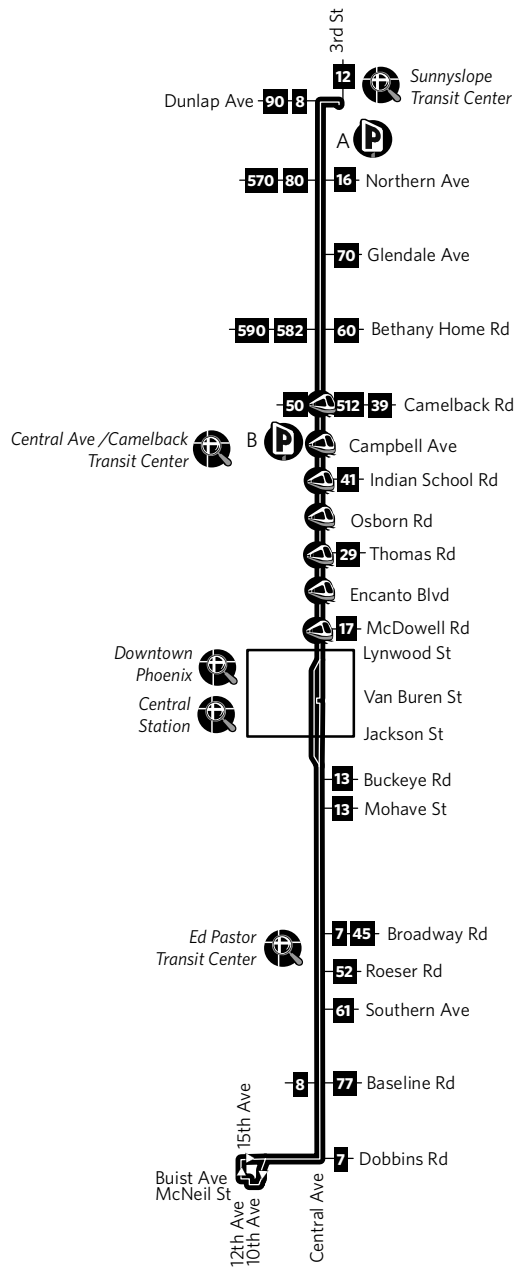

Route 0 — Central

P Park-and-Ride
 A Sunnyslope Transit Center, ½ block south of Dunlap Ave on 3rd St
 B Central Ave/Camelback Transit Center, SW corner of Camelback Rd and Central Ave
 A Centro de Transporte Sunnyslope, ½ cuadra al Sur de Dunlap Ave en 3rd St
 B Centro de Transporte Avenida Central y Camelback, esquina suroeste de Camelback Rd y Central Ave