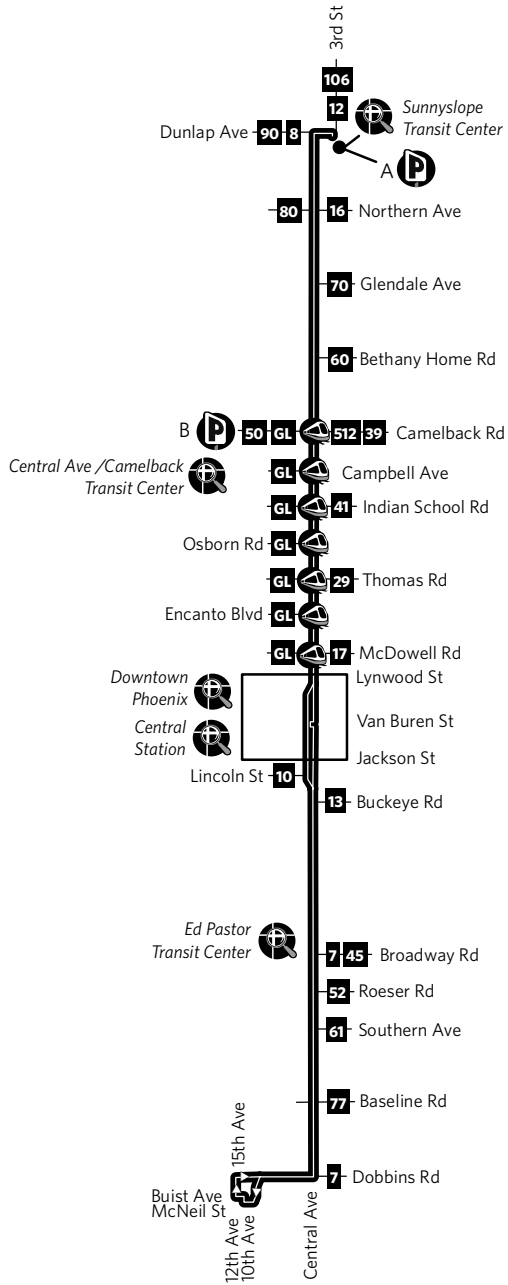

Route 0 — Central

P Park-and-Ride
 A Sunnyslope Transit Center, ½ block south of Dunlap Ave on 3rd St
 B Central Ave/Camelback Transit Center, SW corner of Camelback Rd and Central Ave
 A Centro de Transporte Sunnyslope, ½ cuadra al Sur de Dunlap Ave en 3rd St
 B Centro de Transporte Avenida Central y Camelback, esquina suroeste de Camelback Rd y Central Ave