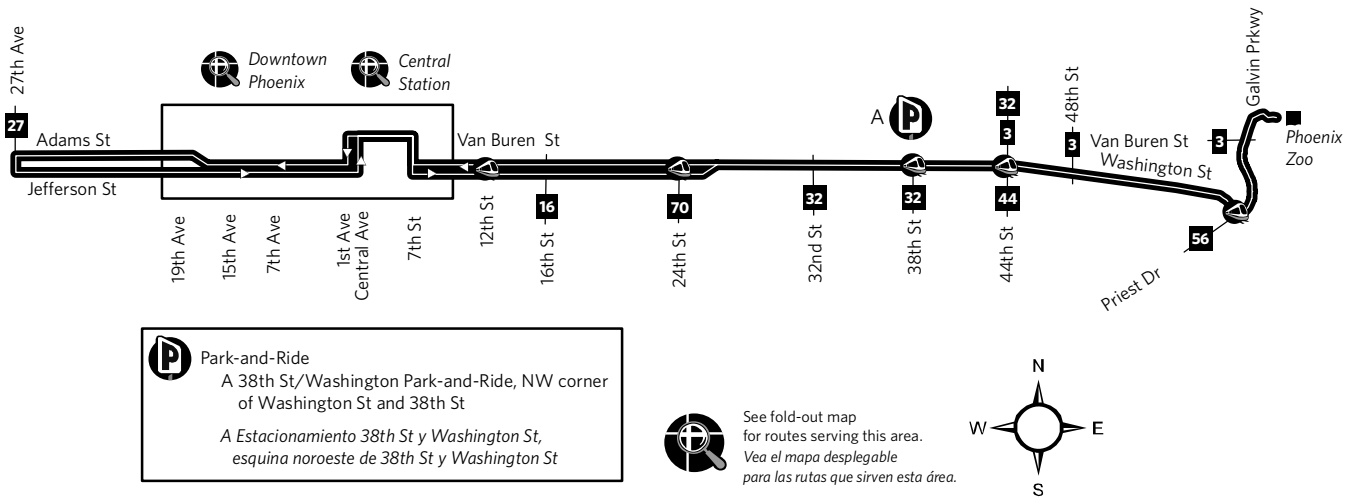

Route 1 – Washington/Jefferson

Monday-Friday Eastbound Lunes a Viernes, Rumbo al este

27TH AVENUE AT JEFFERSON	19TH AVE AT JEFFERSON	CENTRAL AT VAN BUREN	24TH ST AT JEFFERSON	44TH ST AT WASHINGTON	PHOENIX ZOO
5:05	5:08	5:16	5:27	5:37	5:50
5:35	5:38	5:46	5:57	6:07	6:20
6:05	6:08	6:16	6:27	6:38	6:52
6:35	6:39	6:48	7:00	7:11	7:25
7:05	7:09	7:18	7:30	7:41	7:55
7:35	7:39	7:48	8:00	8:11	8:25
8:05	8:09	8:18	8:30	8:41	8:55
8:35	8:39	8:48	9:00	9:11	9:25
9:05	9:09	9:18	9:30	9:41	9:55
9:35	9:39	9:48	10:00	10:11	10:25
10:05	10:09	10:18	10:30	10:41	10:55
10:35	10:39	10:48	11:00	11:11	11:25
11:05	11:09	11:18	11:30	11:41	11:55
11:35	11:39	11:48	12:00	12:11	12:25
12:05	12:09	12:18	12:30	12:41	12:55
12:35	12:39	12:48	1:00	1:11	1:25
1:05	1:09	1:18	1:30	1:41	1:55
1:35	1:39	1:48	2:00	2:11	2:25
2:05	2:09	2:18	2:30	2:41	2:55
2:35	2:39	2:48	3:00	3:11	3:25
3:05	3:09	3:18	3:30	3:41	3:55
3:37	3:41	3:50	4:02	4:13	4:27
4:07	4:11	4:20	4:32	4:43	4:57
4:37	4:41	4:50	5:02	5:13	5:27
5:07	5:11	5:20	5:32	5:43	5:57
5:37	5:41	5:50	6:02	6:12	6:25
6:07	6:10	6:18	6:29	6:39	6:52
6:37	6:40	6:48	6:59	7:09	7:22
7:07	7:10	7:18	7:29	7:39	7:52