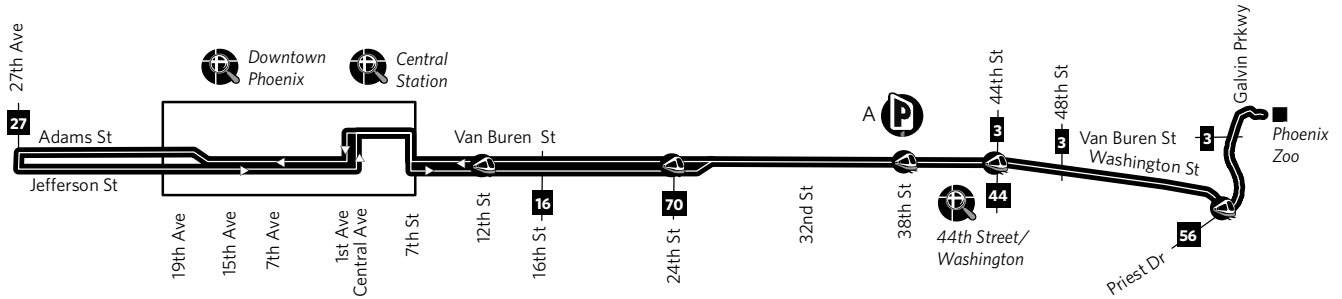

# Route 1 — Washington/Jefferson

**P** Park-and-Ride  
 A 38th St/Washington Park-and-Ride, NW corner of Washington St and 38th St  
 A Estacionamiento 38th St y Washington St, esquina noroeste de 38th St y Washington St

## Monday-Friday Eastbound Lunes a Viernes, Rumbo al este

27TH AVE AT JEFFERSON	19TH AVE AT JEFFERSON	CENTRAL AT VAN BUREN	24TH ST AT JEFFERSON	44TH ST AT WASHINGTON	PRIEST AT WASHINGTON	PHOENIX ZOO
5:05	5:08	5:16	5:27	5:37	5:47	
5:50	5:53	6:01	6:12	6:22		6:35
6:35	6:39	6:48	7:00	7:11		7:25
7:20	7:24	7:33	7:45	7:56		8:10
8:05	8:09	8:18	8:30	8:41		8:55
8:50	8:54	9:03	9:15	9:26		9:40
9:35	9:39	9:48	10:00	10:11		10:25
10:20	10:24	10:33	10:45	10:56		11:10
11:05	11:09	11:18	11:30	11:41		11:55
11:50	11:54	<b>12:03</b>	<b>12:15</b>	<b>12:26</b>		<b>12:40</b>
<b>12:35</b>	<b>12:39</b>	<b>12:48</b>	<b>1:00</b>	<b>1:11</b>		<b>1:25</b>
<b>1:20</b>	<b>1:24</b>	<b>1:33</b>	<b>1:45</b>	<b>1:56</b>		<b>2:10</b>
<b>2:05</b>	<b>2:09</b>	<b>2:18</b>	<b>2:30</b>	<b>2:41</b>		<b>2:55</b>
<b>2:50</b>	<b>2:54</b>	<b>3:03</b>	<b>3:15</b>	<b>3:26</b>		<b>3:40</b>
<b>3:35</b>	<b>3:39</b>	<b>3:48</b>	<b>4:00</b>	<b>4:11</b>		<b>4:25</b>
<b>4:20</b>	<b>4:24</b>	<b>4:33</b>	<b>4:45</b>	<b>4:56</b>		<b>5:10</b>
<b>5:05</b>	<b>5:09</b>	<b>5:18</b>	<b>5:30</b>	<b>5:41</b>		<b>5:55</b>
<b>5:50</b>	<b>5:54</b>	<b>6:03</b>	<b>6:14</b>	<b>6:24</b>		<b>6:37</b>
<b>6:35</b>	<b>6:38</b>	<b>6:46</b>	<b>6:57</b>	<b>7:07</b>	<b>7:17</b>	
<b>7:20</b>	<b>7:23</b>	<b>7:31</b>	<b>7:42</b>	<b>7:52</b>	<b>8:02</b>	
<b>8:05</b>	<b>8:08</b>	<b>8:16</b>	<b>8:27</b>	<b>8:37</b>	<b>8:47</b>	
<b>8:50</b>	<b>8:53</b>	<b>9:01</b>	<b>9:12</b>	<b>9:22</b>	<b>9:32</b>	

# Route 1 — Washington/Jefferson