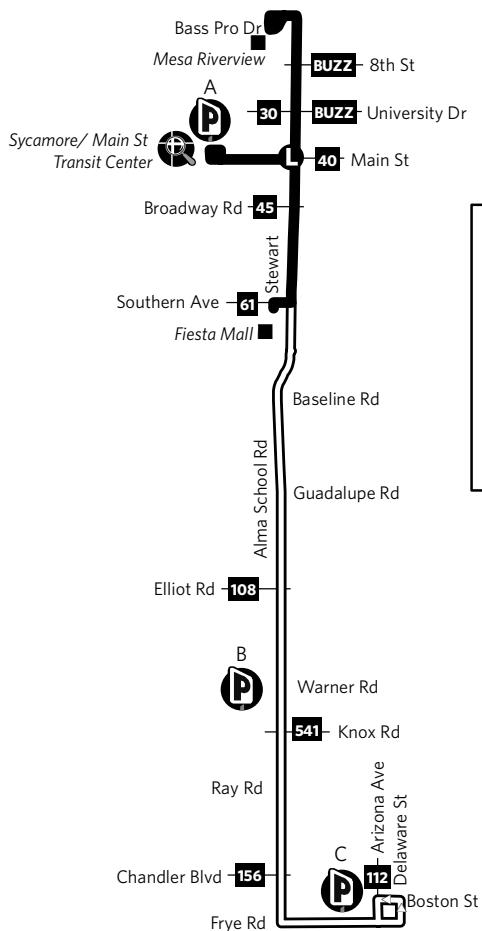

# Route 104 — Alma School

**P** Park-and-Ride  
 A Sycamore/ Main St Transit Center, NW corner of Main St and Sycamore  
 B Carl's Jr., SW corner of Alma School Rd and Warner Rd  
 C Parking lot, NW corner of Chicago St and Arizona Ave  
 A Centro de Transporte Sycamore y Main St, esquina noreste de Main St y Sycamore  
 B Carl's Jr., esquina suroeste de Alma School Rd y Warner Rd  
 C Estacionamiento, esquina noroeste de Chicago St y Arizona Ave

## Monday-Friday Northbound Lunes a Viernes, Rumbo al norte

BOSTON AT WASHINGTON	ALMA SCHOOL AT CHANDLER BLVD	ALMA SCHOOL AT ELLIOT RD	FIESTA MALL	ALMA SCHOOL AT BROADWAY	MAIN AT SYCAMORE	ALMA SCHOOL AT UNIVERSITY	MESA RIVERVIEW
5:28	5:34	5:41	5:57	6:09	6:15	6:20	6:26
5:58	6:04	6:11	6:27	6:39	6:45	6:50	6:56
6:28	6:34	6:41	6:57	7:09	7:15	7:20	7:26
6:58	7:04	7:11	7:27	7:39	7:45	7:50	7:56
7:28	7:34	7:41	7:57	8:09	8:15	8:20	8:26
7:58	8:04	8:11	8:27	8:39	8:45	8:50	8:56
8:28	8:34	8:41	8:57	9:09	9:15	9:20	9:26
8:58	9:04	9:11	9:27	9:39	9:45	9:50	9:56
9:28	9:34	9:41	9:57	10:09	10:15	10:20	10:26

## Monday-Friday Southbound Lunes a Viernes, Rumbo al sur

MESA RIVERVIEW	ALMA SCHOOL AT UNIVERSITY	MAIN AT SYCAMORE	ALMA SCHOOL AT BROADWAY	FIESTA MALL	ALMA SCHOOL AT ELLIOT RD	ALMA SCHOOL AT CHANDLER BLVD	BOSTON AT WASHINGTON
6:15	6:21	6:27	6:33	6:41	6:54	7:01	7:10
6:45	6:51	6:57	7:03	7:11	7:24	7:31	7:40
7:15	7:21	7:27	7:33	7:41	7:54	8:01	8:10
7:45	7:51	7:57	8:03	8:11	8:24	8:31	8:40
8:15	8:21	8:27	8:33	8:41	8:54	9:01	9:10
8:45	8:51	8:57	9:03	9:11	9:24	9:31	9:40
9:15	9:21	9:27	9:33	9:41	9:54	10:01	10:10
9:45	9:51	9:57	10:03	10:11	10:24	10:31	10:40
10:15	10:21	10:27	10:33	10:41	10:54	11:01	11:10

# Route 104 — Alma School

(continued / continua)