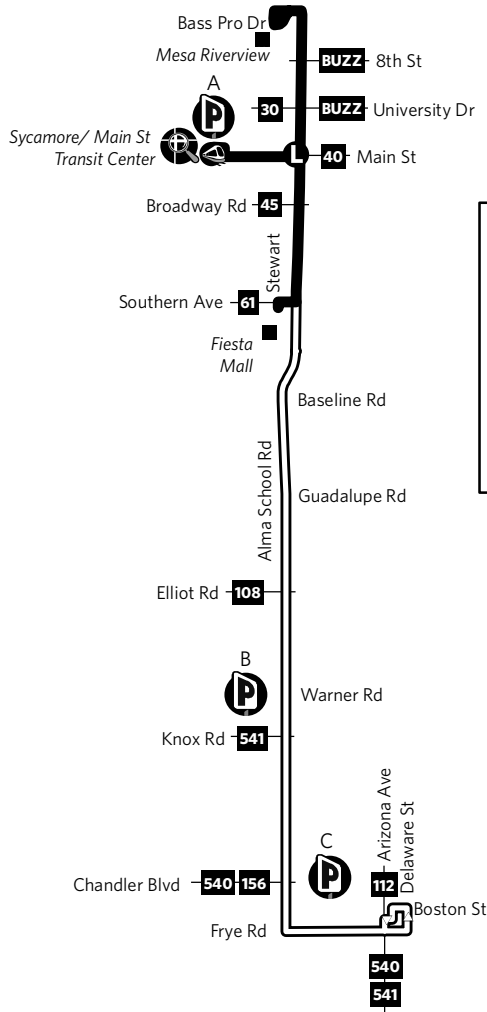

# Route 104 — Alma School

**P** Park-and-Ride  
 A Sycamore/ Main St Transit Center, NW corner of Main St and Sycamore  
 B Carl's Jr., SW corner of Alma School Rd and Warner Rd  
 C Parking lot, NW corner of Chicago St and Arizona Ave  
*A Centro de Transporte Sycamore y Main St, esquina noreste de Main St y Sycamore*  
*B Carl's Jr., esquina suroeste de Alma School Rd y Warner Rd*  
*C Estacionamiento, esquina noroeste de Chicago St y Arizona Ave*

# Route 104 — Alma School