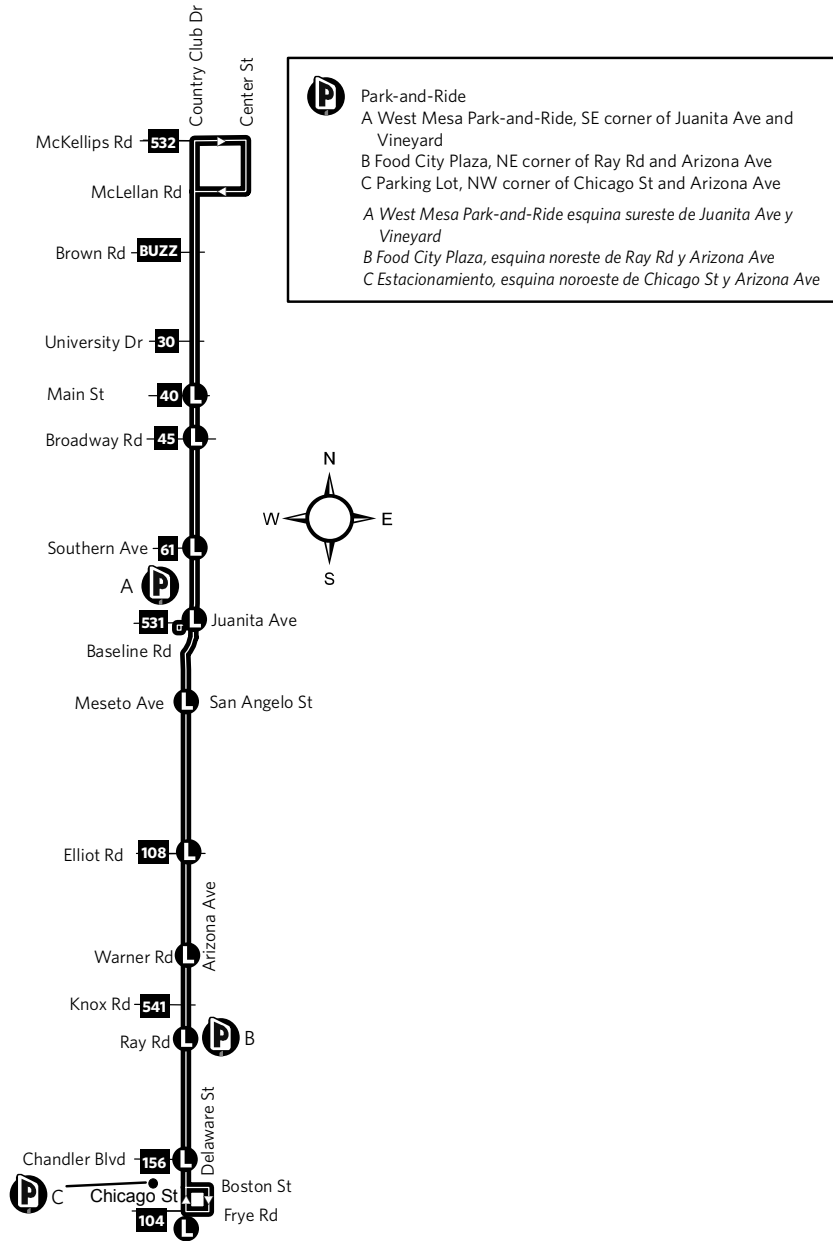

Route 112 — Country Club/Arizona Ave

Route 112 — Country Club/Arizona Ave

Monday-Friday Northbound Lunes a Viernes, Rumbo al norte

ARIZONA AVE AT FRYE	ARIZONA AVE AT CHANDLER BLVD	ARIZONA AVE AT RAY	ARIZONA AVE AT ELLIOT	COUNTRY CLUB AT GUADALUPE RD	WEST MESA PARK-AND-RIDE	SOUTHERN AT COUNTRY CLUB	COUNTRY CLUB AT MAIN	CENTER AT MCKELLIPS
5:35	5:39	5:44	5:49	5:53	5:58	6:04	6:08	6:20
6:04	6:08	6:13	6:18	6:22	6:26	6:31	6:35	6:47
6:34	6:38	6:43	6:48	6:52	6:56	7:01	7:05	7:17
7:04	7:08	7:13	7:18	7:22	7:26	7:31	7:35	7:47
7:34	7:38	7:43	7:48	7:52	7:56	8:01	8:05	8:17
8:04	8:08	8:13	8:18	8:22	8:26	8:31	8:35	8:47
8:34	8:38	8:43	8:48	8:52	8:56	9:01	9:05	9:17
9:04	9:08	9:13	9:18	9:22	9:26	9:31	9:35	9:47
9:34	9:38	9:43	9:48	9:52	9:56	10:01	10:05	10:17
10:04	10:08	10:13	10:18	10:22	10:26	10:31	10:35	10:47
10:34	10:38	10:43	10:48	10:52	10:56	11:01	11:05	11:17
11:04	11:08	11:13	11:18	11:22	11:26	11:31	11:35	11:47
11:34	11:38	11:43	11:48	11:52	11:56	12:01	12:05	12:17
12:04	12:08	12:13	12:18	12:22	12:26	12:31	12:35	12:47
12:34	12:38	12:43	12:48	12:52	12:56	1:01	1:05	1:17
1:04	1:08	1:13	1:18	1:22	1:26	1:31	1:35	1:47
1:34	1:38	1:43	1:48	1:52	1:56	2:01	2:05	2:17
2:02	2:06	2:11	2:16	2:21	2:26	2:33	2:40	2:55
2:32	2:36	2:41	2:46	2:51	2:56	3:03	3:10	3:25
3:02	3:06	3:11	3:16	3:21	3:26	3:33	3:40	3:55
3:32	3:36	3:41	3:46	3:51	3:56	4:03	4:10	4:25
4:02	4:06	4:11	4:16	4:21	4:26	4:33	4:40	4:55
4:32	4:36	4:41	4:46	4:51	4:56	5:03	5:10	5:25
5:02	5:06	5:11	5:16	5:21	5:26	5:33	5:40	5:55
5:32	5:36	5:41	5:46	5:51	5:56	6:03	6:10	6:25
6:02	6:06	6:11	6:16	6:21	6:26	6:33	6:40	6:55
6:32	6:36	6:41	6:46	6:51	6:56	7:03	7:10	7:25
7:14	7:18	7:23	7:28	7:33	7:38	7:45	7:52	8:07
					8:08	8:15	8:22	8:37
8:14	8:18	8:23	8:28	8:33	8:38	8:45	8:52	9:07
					9:08	9:15	9:22	9:37
9:14	9:18	9:23	9:28	9:33	9:38	9:45	9:52	10:07