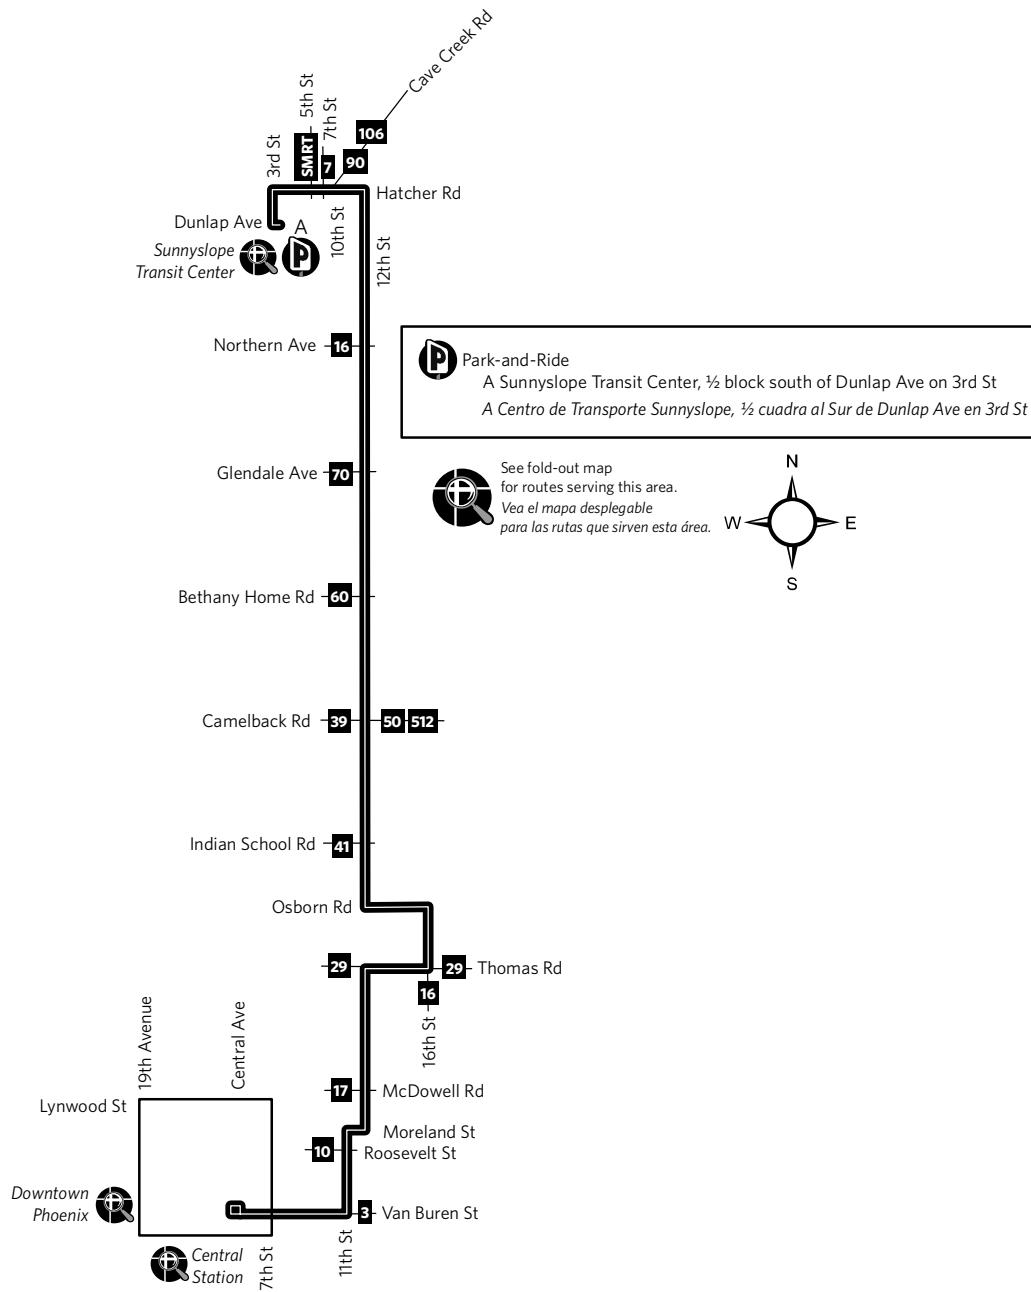

Route 12 — 12th St

Route 12 — 12th St

Monday-Friday Northbound Lunes a Viernes, Rumbo al norte

CENTRAL STATION	11TH ST AT VAN BUREN	12TH ST AT THOMAS	12TH ST AT CAMELBACK	12TH ST AT GLENDALE	SUNNYSLOPE TRANS CTR
5:45	5:50	5:58	6:10	6:17	6:30
6:15	6:20	6:28	6:41	6:49	7:03
6:44	6:50	6:58	7:11	7:19	7:33
7:14	7:20	7:28	7:41	7:49	8:03
7:44	7:50	7:58	8:11	8:19	8:33
8:14	8:20	8:28	8:41	8:49	9:03
9:14	9:20	9:28	9:41	9:49	10:03
10:14	10:20	10:28	10:41	10:49	11:03
11:14	11:20	11:28	11:41	11:49	12:03
11:45	11:51	11:59	12:12	12:20	12:34
12:14	12:20	12:28	12:41	12:49	1:03
12:45	12:51	12:59	1:12	1:20	1:34
1:14	1:20	1:28	1:41	1:49	2:03
1:45	1:51	1:59	2:12	2:20	2:34
2:14	2:20	2:28	2:41	2:49	3:03
2:44	2:50	2:58	3:11	3:19	3:33
3:14	3:20	3:28	3:41	3:49	4:03
3:45	3:51	3:59	4:12	4:20	4:34
4:15	4:21	4:29	4:42	4:50	5:04
4:45	4:51	4:59	5:12	5:20	5:34
5:15	5:21	5:29	5:42	5:50	6:04
6:14	6:20	6:28	6:41	6:49	7:03
7:15	7:20	7:28	7:40	7:47	8:00
8:14	8:19	8:27	8:39	8:46	8:59
9:14	9:19	9:27	9:39	9:46	9:59

Monday-Friday Southbound Lunes a Viernes, Rumbo al sur

SUNNYSLOPE TRANS CTR	12TH ST AT GLENDALE	12TH ST AT CAMELBACK	12TH ST AT THOMAS	11TH ST AT VAN BUREN	CENTRAL STATION
5:14	5:27	5:34	5:45	5:53	6:00
5:41	5:54	6:01	6:15	6:24	6:31
6:09	6:23	6:31	6:45	6:54	7:01
6:39	6:53	7:01	7:15	7:24	7:31
7:09	7:23	7:31	7:45	7:54	8:01
7:39	7:53	8:01	8:15	8:24	8:31
8:09	8:23	8:31	8:45	8:54	9:01
9:09	9:23	9:31	9:45	9:54	10:01
10:09	10:23	10:31	10:45	10:54	11:01
11:09	11:23	11:31	11:45	11:54	12:01
11:45	11:59	12:07	12:21	12:30	12:37
12:09	12:23	12:31	12:45	12:54	1:01
12:45	12:59	1:07	1:21	1:30	1:37
1:09	1:23	1:31	1:45	1:54	2:01
1:45	1:59	2:07	2:21	2:30	2:37
2:14	2:28	2:36	2:50	2:59	3:06
2:39	2:53	3:01	3:15	3:24	3:31
3:09	3:23	3:31	3:45	3:54	4:01
3:39	3:53	4:01	4:15	4:24	4:31
4:09	4:23	4:31	4:45	4:54	5:01
4:39	4:53	5:01	5:15	5:24	5:31
5:09	5:23	5:31	5:45	5:54	6:01
6:09	6:23	6:31	6:45	6:54	7:01
7:13	7:26	7:33	7:45	7:53	8:00
8:13	8:26	8:33	8:45	8:53	9:00
9:13	9:26	9:33	9:45	9:53	10:00