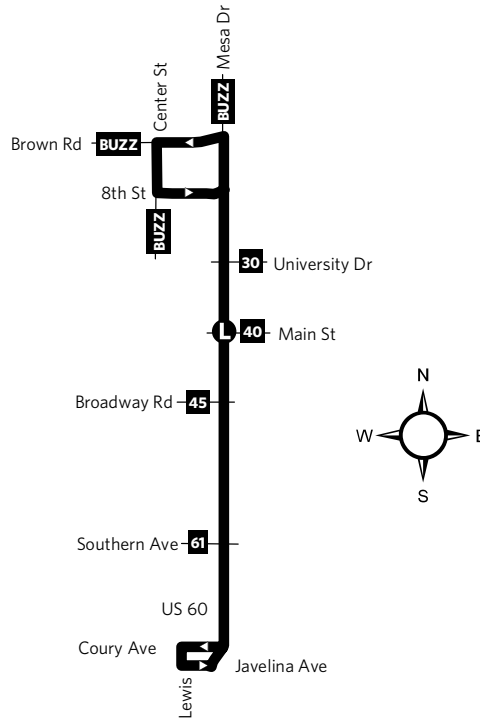

Route 120 — Mesa Dr

Monday-Friday Northbound Lunes a Viernes, Rumbo al norte

LEWIS AT COURY	MESA DR AT BROADWAY	MESA DR AT UNIVERSITY	CENTER AT 8TH ST
8:50	8:59	9:04	9:13
9:20	9:29	9:34	9:43
9:50	9:59	10:04	10:13
10:20	10:29	10:34	10:43
10:50	10:59	11:04	11:13
11:20	11:29	11:34	11:43
11:50	11:59	12:04	12:13
12:20	12:29	12:34	12:43
12:50	12:59	1:04	1:13
1:20	1:29	1:34	1:43
1:50	1:59	2:04	2:13
2:20	2:29	2:34	2:43
2:50	2:59	3:04	3:13
3:20	3:29	3:34	3:43
3:50	3:59	4:04	4:13
4:20	4:29	4:34	4:43
4:50	4:59	5:04	5:13

Monday-Friday Southbound Lunes a Viernes, Rumbo al sur

CENTER AT 8TH ST	MESA DR AT UNIVERSITY	MESA DR AT BROADWAY	LEWIS AT COURY
8:46	8:49	8:54	9:03
9:16	9:19	9:24	9:33
9:46	9:49	9:54	10:03
10:16	10:19	10:24	10:33
10:46	10:49	10:54	11:03
11:16	11:19	11:24	11:33
11:46	11:49	11:54	12:03
12:16	12:19	12:24	12:33
12:46	12:49	12:54	1:03
1:16	1:19	1:24	1:33
1:46	1:49	1:54	2:03
2:16	2:19	2:24	2:33
2:46	2:49	2:54	3:03
3:16	3:19	3:24	3:33
3:46	3:49	3:54	4:03
4:16	4:19	4:24	4:33
4:46	4:49	4:54	5:03

Continued on next page / Continúa en la página siguiente

Route 120 — Mesa Dr

(continued / continua)

Monday-Friday Northbound Lunes a Viernes, Rumbo al norte

LEWIS AT COURY	MESA DR AT BROADWAY	MESA DR AT UNIVERSITY	CENTER AT 8TH ST
5:20	5:29	5:34	5:43
5:50	5:59	6:04	6:13
6:20	6:29	6:34	6:43
6:50	6:59	7:04	7:13
7:20	7:29	7:34	7:43
7:50	7:59	8:04	8:13

Saturday Southbound Sábado, Rumbo al sur

CENTER AT 8TH ST	MESA DR AT UNIVERSITY	MESA DR AT BROADWAY	LEWIS AT COURY
9:16	9:19	9:24	9:33
10:16	10:19	10:24	10:33
11:16	11:19	11:24	11:33
12:16	12:19	12:24	12:33
1:16	1:19	1:24	1:33
2:16	2:19	2:24	2:33
3:16	3:19	3:24	3:33
4:16	4:19	4:24	4:33
5:16	5:19	5:24	5:33
6:16	6:19	6:24	6:33
7:16	7:19	7:24	7:33
8:16	8:19	8:24	8:33