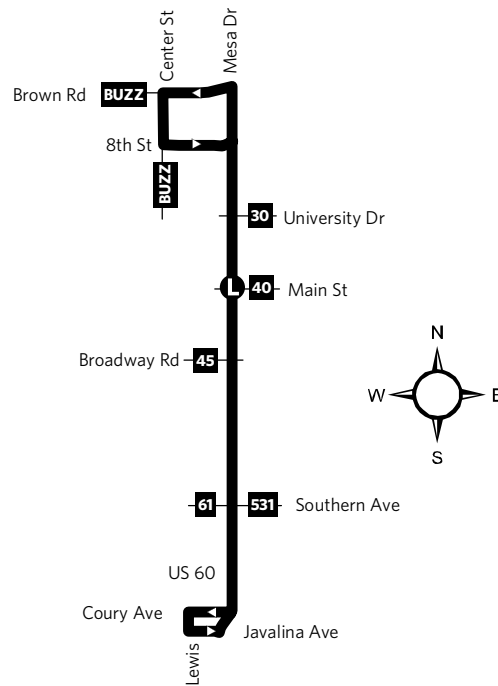

Route 120 — Mesa Dr

Monday-Friday Northbound Lunes a Viernes, Rumbo al norte

LEWIS AT COURY	MESA DR AT BROADWAY	MESA DR AT UNIVERSITY	CENTER AT 8TH ST
6:50	6:59	7:04	7:11
7:20	7:29	7:34	7:41
7:50	7:59	8:04	8:11
8:20	8:29	8:34	8:41
8:50	8:59	9:04	9:11
9:20	9:29	9:34	9:41
9:50	9:59	10:04	10:11
10:20	10:29	10:34	10:41
10:50	10:59	11:04	11:11
11:20	11:29	11:34	11:41
11:50	11:59	12:04	12:11
12:20	12:29	12:34	12:41
12:50	12:59	1:04	1:11
1:20	1:29	1:34	1:41
1:50	1:59	2:04	2:11
2:20	2:29	2:34	2:41
2:50	2:59	3:04	3:11
3:20	3:29	3:34	3:41
3:50	3:59	4:04	4:11
4:20	4:29	4:34	4:41
4:50	4:59	5:04	5:11
5:20	5:29	5:34	5:41

Monday-Friday Southbound Lunes a Viernes, Rumbo al sur

CENTER AT 8TH ST	MESA DR AT UNIVERSITY	MESA DR AT BROADWAY	LEWIS AT COURY
7:16	7:19	7:24	7:33
7:46	7:49	7:54	8:03
8:16	8:19	8:24	8:33
8:46	8:49	8:54	9:03
9:16	9:19	9:24	9:33
9:46	9:49	9:54	10:03
10:16	10:19	10:24	10:33
10:46	10:49	10:54	11:03
11:16	11:19	11:24	11:33
11:46	11:49	11:54	12:03
12:16	12:19	12:24	12:33
12:46	12:49	12:54	1:03
1:16	1:19	1:24	1:33
1:46	1:49	1:54	2:03
2:16	2:19	2:24	2:33
2:46	2:49	2:54	3:03
3:16	3:19	3:24	3:33
3:46	3:49	3:54	4:03
4:16	4:19	4:24	4:33
4:46	4:49	4:54	5:03
5:16	5:19	5:24	5:33
5:46	5:49	5:54	6:03

Route 120 — Mesa Dr

Monday-Friday Northbound Lunes a Viernes, Rumbo al norte

LEWIS AT COURY	MESA DR AT BROADWAY	MESA DR AT UNIVERSITY	CENTER AT 8TH ST
<i>(continued / continua)</i>			
5:50	5:59	6:04	6:11
6:20	6:29	6:34	6:41
6:50	6:59	7:04	7:11
7:20	7:29	7:34	7:41
7:50	7:59	8:04	8:11

Monday-Friday Southbound Lunes a Viernes, Rumbo al sur

CENTER AT 8TH ST	MESA DR AT UNIVERSITY	MESA DR AT BROADWAY	LEWIS AT COURY
<i>(continued / continua)</i>			
6:16	6:19	6:24	6:33
6:46	6:49	6:54	7:03
7:16	7:19	7:24	7:33
7:46	7:49	7:54	8:03
8:46	8:49	8:54	9:03