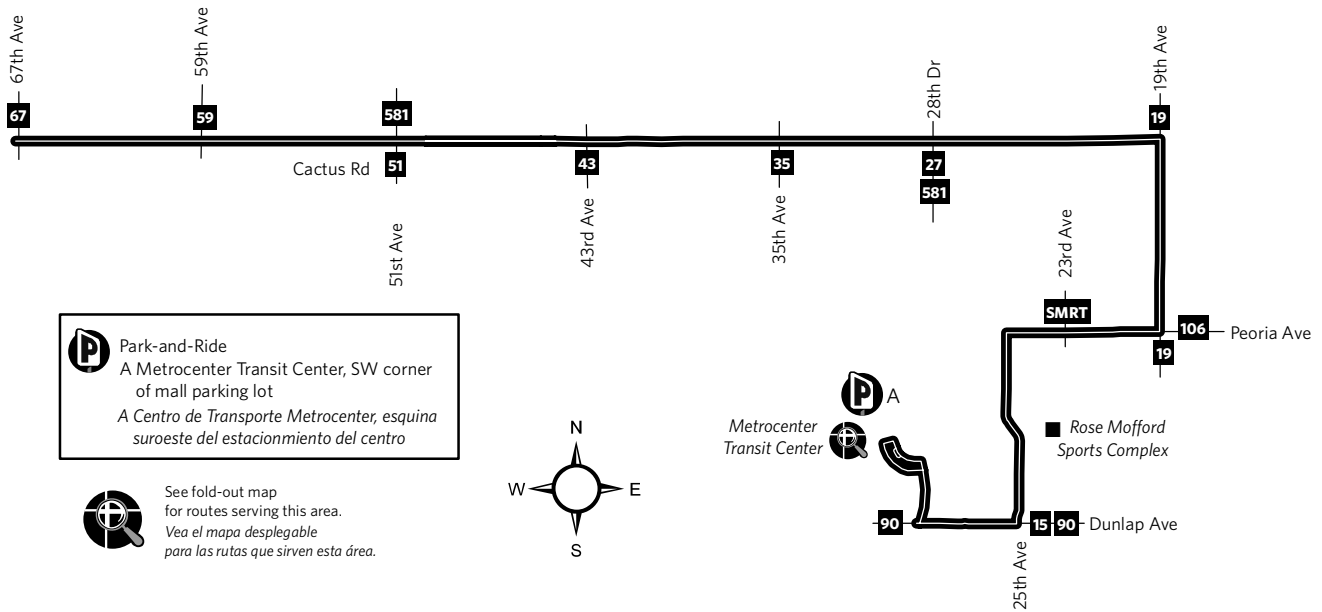

Route 122 — Cactus

Monday-Friday Eastbound Lunes a Viernes, Rumbo al este

67TH AVE AT CACTUS RD	51ST AVE AT CACTUS	35TH AVE AT CACTUS	19TH AVE AT PEORIA	25TH AVE AT MOUNTAIN VIEW	METROCENTER
5:19	5:27	5:35	5:45	5:50	6:00
6:19	6:27	6:35	6:45	6:50	7:00
7:19	7:27	7:35	7:45	7:50	8:00
8:19	8:27	8:35	8:45	8:50	9:00
9:19	9:27	9:35	9:45	9:50	10:00
10:19	10:27	10:35	10:45	10:50	11:00
11:19	11:27	11:35	11:45	11:50	12:00
12:19	12:27	12:35	12:45	12:50	1:00
1:19	1:27	1:35	1:45	1:50	2:00
2:19	2:27	2:35	2:45	2:50	3:00
3:19	3:27	3:35	3:45	3:50	4:00
4:19	4:27	4:35	4:45	4:50	5:00
5:19	5:27	5:35	5:45	5:50	6:00
6:19	6:27	6:35	6:45	6:50	7:00
7:19	7:27	7:35	7:45	7:50	8:00
8:19	8:27	8:35	8:45	8:50	9:00

Monday-Friday Westbound Lunes a Viernes, Rumbo al oeste

METROCENTER	25TH AVE AT MOUNTAIN VIEW	19TH AVE AT PEORIA	35TH AVE AT CACTUS	51ST AVE AT CACTUS	67TH AVE AT CACTUS RD
6:05	6:15	6:20	6:29	6:34	6:42
7:05	7:15	7:20	7:29	7:34	7:42
8:05	8:15	8:20	8:29	8:34	8:42
9:05	9:15	9:20	9:29	9:34	9:42
10:05	10:15	10:20	10:29	10:34	10:42
11:05	11:15	11:20	11:29	11:34	11:42
12:05	12:15	12:20	12:29	12:34	12:42
1:05	1:15	1:20	1:29	1:34	1:42
2:05	2:15	2:20	2:29	2:35	2:43
3:05	3:15	3:20	3:30	3:36	3:44
4:05	4:15	4:20	4:30	4:36	4:44
5:05	5:15	5:20	5:30	5:36	5:44
6:05	6:15	6:20	6:29	6:34	6:42
7:05	7:15	7:20	7:29	7:34	7:42
8:05	8:15	8:20	8:29	8:34	8:42
9:05	9:15	9:20	9:29	9:34	9:42

Saturday-Sunday Westbound Sábado a Domingo, Rumbo al oeste

METROCENTER	25TH AVE AT MOUNTAIN VIEW	19TH AVE AT PEORIA	35TH AVE AT CACTUS	51ST AVE AT CACTUS	67TH AVE AT CACTUS RD
7:00	7:10	7:13	7:22	7:27	7:35
8:00	8:10	8:13	8:22	8:27	8:35
9:00	9:10	9:13	9:22	9:27	9:35
10:00	10:10	10:13	10:22	10:27	10:35
11:00	11:10	11:13	11:22	11:28	11:36
12:00	12:10	12:13	12:22	12:28	12:36
1:00	1:10	1:13	1:22	1:28	1:36
2:00	2:10	2:13	2:22	2:28	2:36
3:00	3:10	3:13	3:22	3:28	3:36
4:00	4:10	4:13	4:22	4:28	4:36
5:00	5:10	5:13	5:22	5:28	5:36
6:00	6:10	6:13	6:22	6:28	6:36
7:00	7:10	7:13	7:22	7:27	7:35
8:00	8:10	8:13	8:22	8:27	8:35