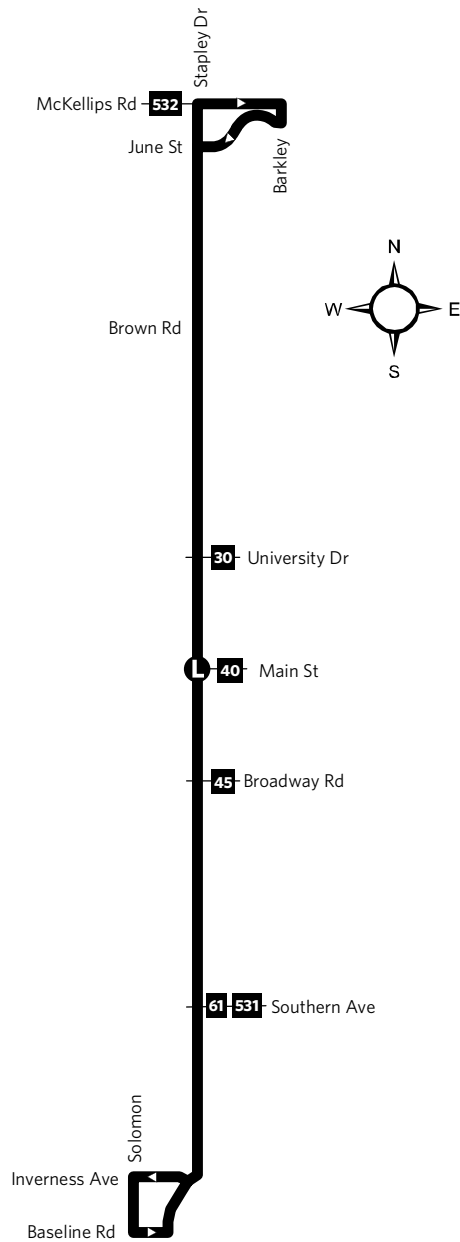

Route 128 — Stapley

Light type indicates AM times. **Bold type indicates PM times.** *Texto normal indica los horarios de la mañana. Texto remarcado indica los horarios de la tarde.*

Route 128 — Stapley

Monday-Friday Northbound Lunes a Viernes, Rumbo al norte

INVERNESS AT STAPLEY	STAPLEY AT SOUTHERN	STAPLEY AT BROADWAY	STAPLEY AT UNIVERSITY	STAPLEY AT MCKELLIPS
5:46	5:53	5:58	6:03	6:09
6:16	6:23	6:28	6:33	6:39
6:46	6:53	6:58	7:03	7:09
7:16	7:23	7:28	7:33	7:39
7:46	7:53	7:58	8:03	8:09
8:16	8:23	8:28	8:33	8:39
8:46	8:53	8:58	9:03	9:09
9:16	9:23	9:28	9:33	9:39
9:46	9:53	9:58	10:03	10:09
10:16	10:23	10:28	10:33	10:39
10:46	10:53	10:58	11:03	11:09
11:16	11:23	11:28	11:33	11:39
11:46	11:53	11:58	12:03	12:09
12:16	12:23	12:28	12:33	12:39
12:46	12:53	12:58	1:03	1:09
1:16	1:23	1:28	1:33	1:39
1:46	1:53	1:58	2:03	2:09
2:16	2:23	2:28	2:33	2:39
2:46	2:53	2:58	3:03	3:09
3:16	3:23	3:28	3:33	3:39
3:46	3:53	3:58	4:03	4:09
4:16	4:23	4:28	4:33	4:39
4:46	4:53	4:58	5:03	5:09
5:16	5:23	5:28	5:33	5:39
5:46	5:53	5:58	6:03	6:09
6:16	6:23	6:28	6:33	6:39

Saturday Northbound Sábado, Rumbo al norte

INVERNESS AT STAPLEY	STAPLEY AT SOUTHERN	STAPLEY AT BROADWAY	STAPLEY AT UNIVERSITY	STAPLEY AT MCKELLIPS
6:12	6:19	6:24	6:29	6:35
7:12	7:19	7:24	7:29	7:35
8:12	8:19	8:24	8:29	8:35
9:12	9:19	9:24	9:29	9:35
10:12	10:19	10:24	10:29	10:35
11:12	11:19	11:24	11:29	11:35
12:12	12:19	12:24	12:29	12:35
1:12	1:19	1:24	1:29	1:35
2:12	2:19	2:24	2:29	2:35
3:12	3:19	3:24	3:29	3:35
4:12	4:19	4:24	4:29	4:35
5:12	5:19	5:24	5:29	5:35
6:12	6:19	6:24	6:29	6:35
7:12	7:19	7:24	7:29	7:35