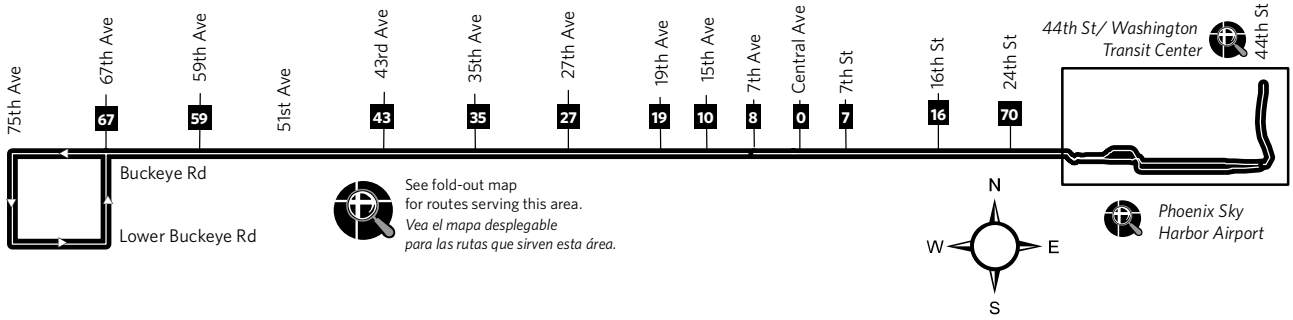

Route 13 — Buckeye

Monday-Friday Eastbound Lunes a Viernes, Rumbo al este

75TH AVE AT LOWER BUCKEYE	67TH AVE AT BUCKEYE	BUCKEYE AT 43RD AVE	BUCKEYE AT 19TH AVE	BUCKEYE AT CENTRAL	BUCKEYE AT 16TH ST	SKY HARBOR TERMINAL #4	44TH ST AT WASHINGTON
5:31	5:36	5:46	5:58	6:04	6:10	6:23	6:30
6:01	6:07	6:18	6:30	6:36	6:42	6:55	7:02
6:37	6:43	6:54	7:06	7:12	7:18	7:31	7:38
7:09	7:15	7:26	7:38	7:44	7:50	8:03	8:10
7:45	7:51	8:02	8:14	8:20	8:26	8:39	8:46
8:18	8:24	8:34	8:46	8:52	8:58	9:11	9:18
8:54	9:00	9:10	9:22	9:28	9:34	9:47	9:54
9:26	9:32	9:42	9:54	10:00	10:06	10:19	10:26
10:02	10:08	10:18	10:30	10:36	10:42	10:55	11:02
10:34	10:40	10:50	11:02	11:08	11:14	11:27	11:34
11:10	11:16	11:26	11:38	11:44	11:50	12:03	12:10
11:42	11:48	11:58	12:10	12:16	12:22	12:35	12:42
12:18	12:24	12:34	12:46	12:52	12:58	1:11	1:18
12:50	12:56	1:06	1:18	1:24	1:30	1:43	1:50
1:26	1:32	1:42	1:54	2:00	2:06	2:19	2:26
1:58	2:04	2:14	2:26	2:32	2:38	2:51	2:58
2:34	2:40	2:50	3:02	3:08	3:14	3:27	3:34
3:06	3:12	3:22	3:34	3:40	3:46	3:59	4:06
3:42	3:48	3:58	4:10	4:16	4:22	4:35	4:42
4:14	4:20	4:30	4:42	4:48	4:54	5:07	5:14
4:50	4:56	5:06	5:18	5:24	5:30	5:43	5:50
5:22	5:28	5:38	5:50	5:56	6:02	6:15	6:22
5:58	6:04	6:14	6:26	6:32	6:38	6:51	6:58
6:30	6:36	6:46	6:58	7:04	7:10	7:23	7:30
7:09	7:14	7:21	7:32	7:38	7:44	7:57	8:04
7:39	7:44	7:51	8:02	8:08	8:14	8:27	8:34
8:09	8:14	8:21	8:32	8:38	8:44	8:57	9:04
8:39	8:44	8:51	9:02	9:08	9:14	9:27	9:34
9:08	9:13	9:20	9:31	9:37	9:43	9:56	10:03