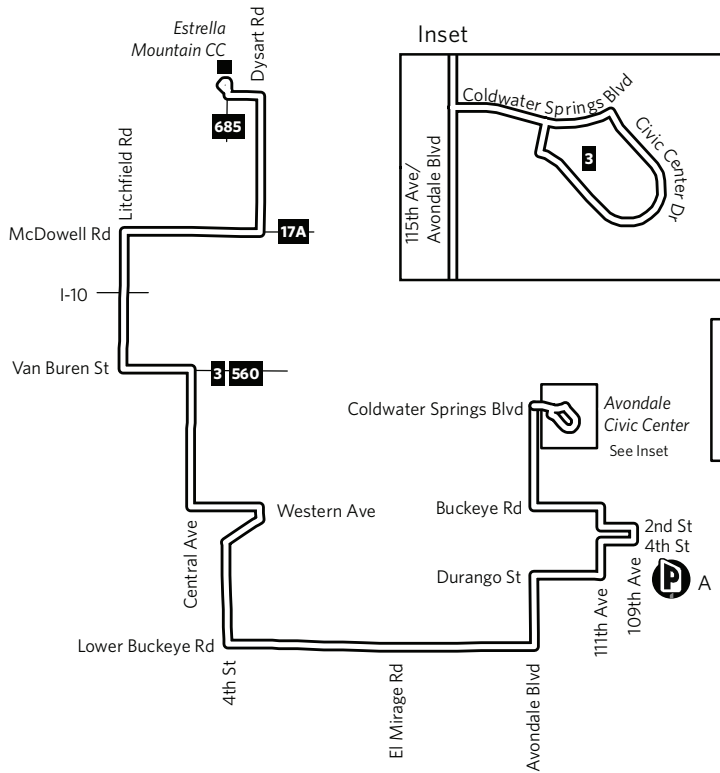

Route 131 — START

P Park-and-Ride
 A Donnie Hale Park, SE corner of 4th St and 109th Ave
 A Parque Donnie Hale, esquina sureste de 4th St y 109th Ave

Monday-Friday Eastbound Lunes a Viernes, Rumbo al este

ESTRELLA MTN COMM COLLEGE	LITCHFIELD AT VAN BUREN	VAN BUREN AT CENTRAL	CENTRAL AT WESTERN	4TH ST AT LOWER BUCKEYE RD	LOWER BUCKEYE AT EL MIRAGE	111 AVE AT 4TH ST	AVONDALE CIVIC CTR
5:10	5:26	5:28	5:31	5:37	5:40	5:45	5:54
6:10	6:26	6:28	6:31	6:37	6:40	6:45	6:54
7:10	7:26	7:28	7:31	7:37	7:40	7:45	7:54
8:10	8:26	8:28	8:31	8:37	8:40	8:45	8:54
9:10	9:26	9:28	9:31	9:37	9:40	9:45	9:54
10:10	10:26	10:28	10:31	10:37	10:40	10:45	10:54
11:10	11:26	11:28	11:31	11:37	11:40	11:45	11:54
12:10	12:26	12:28	12:31	12:37	12:40	12:45	12:54
1:10	1:26	1:28	1:31	1:37	1:40	1:45	1:54
2:10	2:26	2:28	2:31	2:37	2:40	2:45	2:54
3:10	3:26	3:28	3:31	3:37	3:40	3:45	3:54
4:10	4:26	4:28	4:31	4:37	4:40	4:45	4:54
5:10	5:26	5:28	5:31	5:37	5:40	5:45	5:54
6:10	6:26	6:28	6:31	6:37	6:40	6:45	6:54

Monday-Friday Westbound Lunes a Viernes, Rumbo al oeste

AVONDALE CIVIC CTR	111 AVE AT 4TH ST	LOWER BUCKEYE AT EL MIRAGE	4TH ST AT LOWER BUCKEYE RD	CENTRAL AT WESTERN	VAN BUREN AT CENTRAL	LITCHFIELD AT VAN BUREN	ESTRELLA MTN COMM COLLEGE
5:57	6:09	6:14	6:17	6:24	6:27	6:30	6:38
6:57	7:09	7:14	7:17	7:24	7:27	7:30	7:38
7:57	8:09	8:14	8:17	8:24	8:27	8:30	8:38
8:57	9:09	9:14	9:17	9:24	9:27	9:30	9:38
9:57	10:09	10:14	10:17	10:24	10:27	10:30	10:38
10:57	11:09	11:14	11:17	11:24	11:27	11:30	11:38
11:57	12:09	12:14	12:17	12:24	12:27	12:30	12:38
12:57	1:09	1:14	1:17	1:24	1:27	1:30	1:38
1:57	2:09	2:14	2:17	2:24	2:27	2:30	2:38
2:57	3:09	3:14	3:17	3:24	3:27	3:30	3:38
3:57	4:09	4:14	4:17	4:24	4:27	4:30	4:38
4:57	5:09	5:14	5:17	5:24	5:27	5:30	5:38
5:57	6:09	6:14	6:17	6:24	6:27	6:30	6:38
6:57	7:09	7:14	7:17	7:24	7:27	7:30	7:38

Light type indicates AM times. **Bold type indicates PM times.**

Texto normal indica los horarios de la mañana. **Texto remarcado indica los horarios de la tarde.**