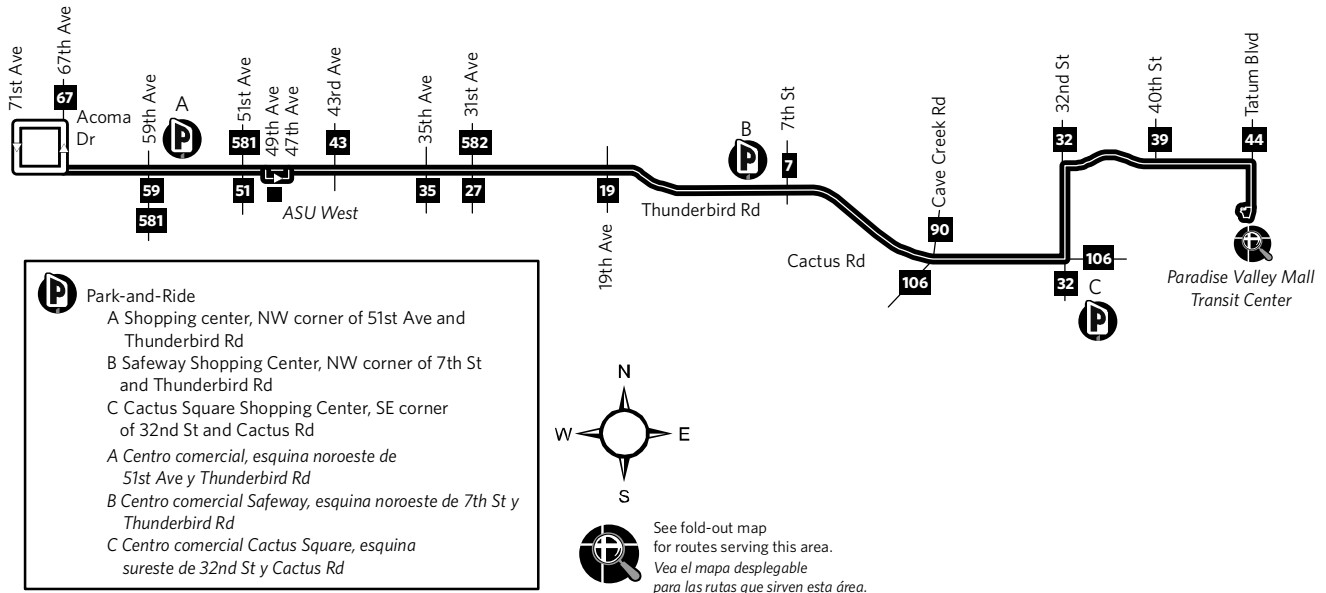

Route 138 — Thunderbird

Monday-Friday Eastbound Lunes a Viernes, Rumbo al este

THUNDERBIRD AT 67TH AVE	ASU WEST	THUNDERBIRD AT 19TH AVE	7TH ST AT THUNDERBIRD	CACTUS AT CAVE CREEK	32ND ST AT CACTUS	THUNDERBIRD AT 40TH ST	PARADISE VALLEY MALL
5:00	5:09	5:23	5:30	5:35	5:40	5:46	5:53
5:30	5:39	5:53	6:00	6:05	6:10	6:16	6:23
6:00	6:09	6:23	6:30	6:35	6:40	6:46	6:53
6:30	6:39	6:53	7:00	7:05	7:10	7:16	7:23
7:00	7:09	7:23	7:30	7:35	7:40	7:46	7:53
7:30	7:39	7:53	8:00	8:05	8:10	8:16	8:23
8:00	8:09	8:23	8:30	8:35	8:40	8:46	8:53
8:30	8:39	8:53	9:00	9:05	9:10	9:16	9:23
9:00	9:09	9:23	9:30	9:35	9:40	9:46	9:53
9:30	9:39	9:53	10:00	10:05	10:10	10:16	10:23
10:00	10:09	10:23	10:30	10:35	10:40	10:46	10:53
10:30	10:39	10:53	11:00	11:05	11:10	11:16	11:23
11:00	11:09	11:23	11:30	11:35	11:40	11:46	11:53
11:30	11:39	11:53	12:00	12:05	12:10	12:16	12:23
12:00	12:09	12:23	12:30	12:35	12:40	12:46	12:53
12:30	12:39	12:53	1:00	1:05	1:10	1:16	1:23
1:00	1:09	1:23	1:30	1:35	1:40	1:46	1:53
1:30	1:39	1:53	2:00	2:05	2:10	2:16	2:23
2:00	2:09	2:23	2:30	2:35	2:40	2:46	2:53
2:30	2:39	2:53	3:00	3:05	3:10	3:16	3:23
3:00	3:09	3:23	3:30	3:35	3:40	3:46	3:53
3:30	3:39	3:53	4:00	4:05	4:10	4:16	4:23
4:00	4:09	4:23	4:30	4:35	4:40	4:46	4:53
4:30	4:39	4:53	5:00	5:05	5:10	5:16	5:23