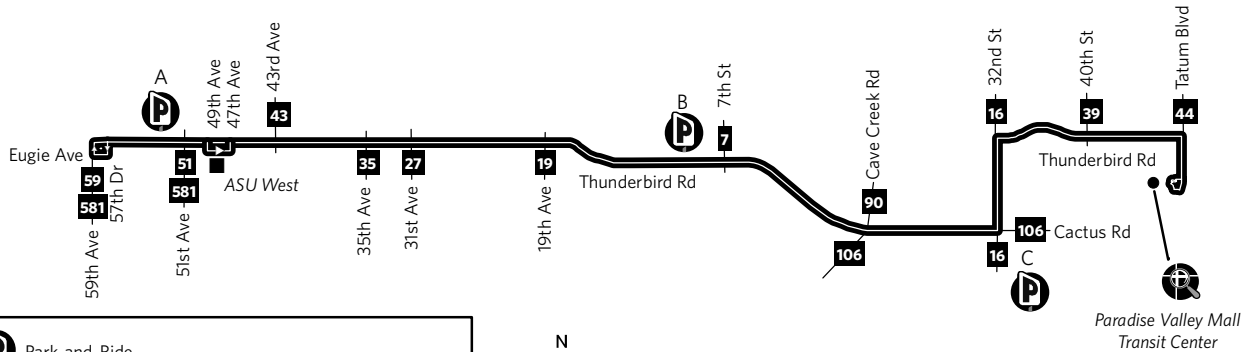

Route 138 — Thunderbird

- P** Park-and-Ride
- A Shopping center, NW corner of 51st Ave and Thunderbird Rd
 - B Safeway Shopping Center, NW corner of 7th St and Thunderbird Rd
 - C Cactus Square Shopping Center, SE corner of 32nd St and Cactus Rd
 - A Centro comercial, esquina noroeste de 51st Ave y Thunderbird Rd
 - B Centro comercial Safeway, esquina noroeste de 7th St y Thunderbird Rd
 - C Centro comercial Cactus Square, esquina sureste de 32nd St y Cactus Rd

Saturday-Sunday Westbound Sábado a Domingo, Rumbo al oeste

PARADISE VALLEY MALL	THUNDERBIRD AT 40TH ST	32ND ST AT CACTUS	CACTUS AT CAVE CREEK RD	7TH ST AT THUNDERBIRD	THUNDERBIRD AT 19TH AVE	ASU WEST	59TH AVE AT THUNDERBIRD
6:00	6:06	6:13	6:18	6:22	6:27	6:40	6:48
7:00	7:06	7:13	7:18	7:22	7:27	7:40	7:48
8:00	8:06	8:13	8:18	8:22	8:27	8:40	8:48
9:00	9:06	9:13	9:18	9:22	9:27	9:40	9:48
10:00	10:06	10:13	10:18	10:22	10:27	10:40	10:48
11:00	11:06	11:13	11:18	11:23	11:29	11:42	11:50
12:00	12:06	12:13	12:18	12:23	12:29	12:42	12:50
1:00	1:06	1:13	1:18	1:23	1:29	1:42	1:50
2:00	2:06	2:13	2:18	2:23	2:29	2:42	2:50
3:00	3:06	3:13	3:18	3:23	3:29	3:42	3:50
4:00	4:06	4:13	4:18	4:23	4:29	4:42	4:50
5:00	5:06	5:13	5:18	5:23	5:29	5:42	5:50
6:00	6:06	6:13	6:18	6:23	6:29	6:42	6:50
7:00	7:06	7:13	7:18	7:22	7:27	7:40	7:48
8:00	8:06	8:13	8:18	8:22	8:27	8:40	8:48