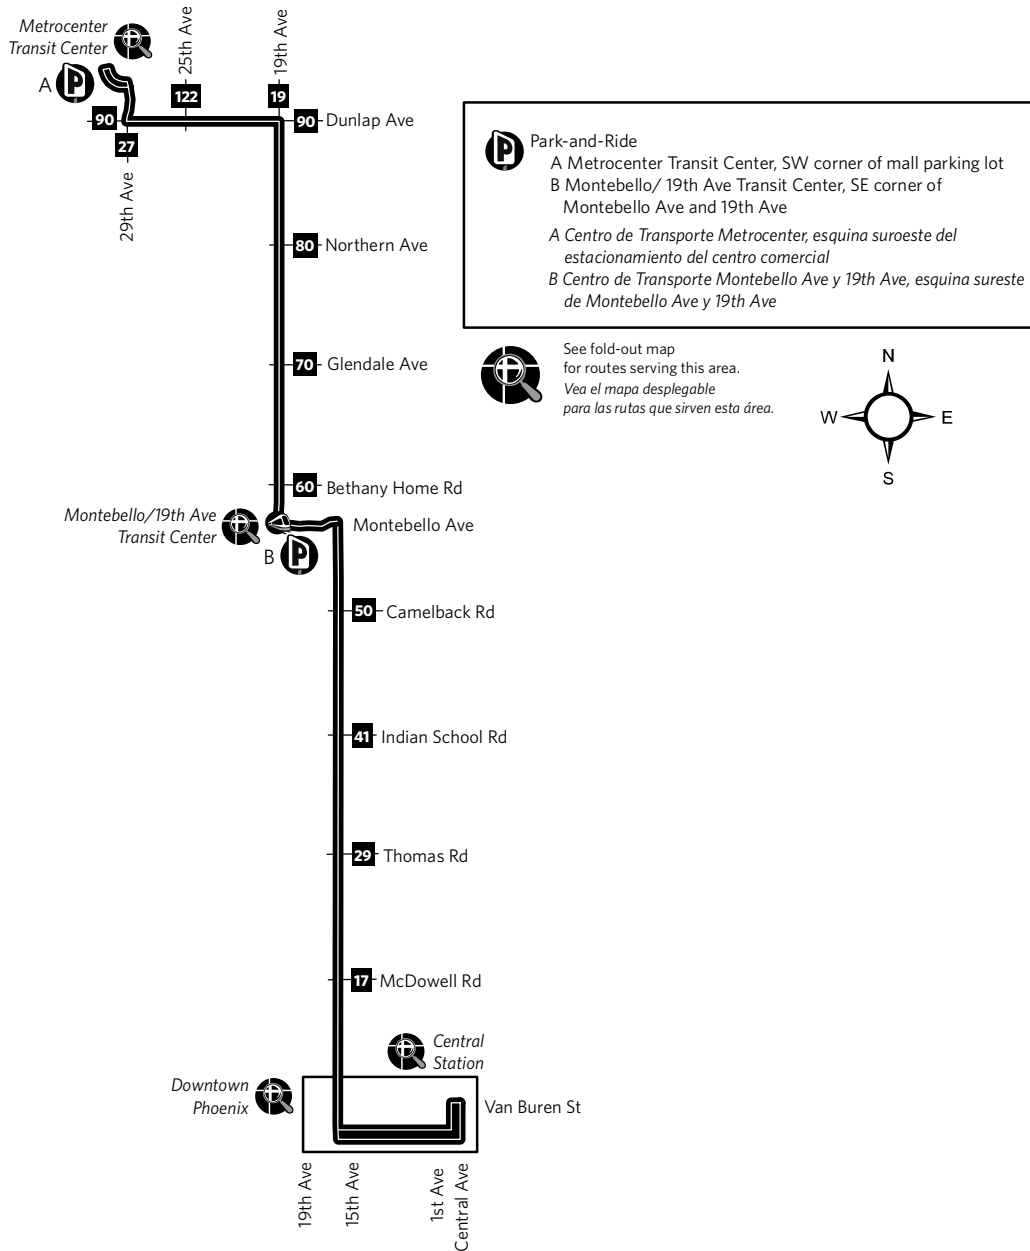

Route 15 — 15th Avenue

Route 15 — 15th Avenue

Monday-Friday Northbound Lunes a Viernes, Rumbo al norte

CENTRAL STATION	15TH AVE AT VAN BUREN	15TH AVE AT THOMAS	15TH AVE AT CAMELBACK	19TH AVE AT MONTEBELLO AVE	LENDALE AT 19TH AVE	19TH AVE AT DUNLAP	METROCENTER
5:25	5:34	5:43	5:53	6:01	6:09	6:19	6:30
5:55	6:04	6:13	6:23	6:31	6:39	6:49	7:00
6:25	6:34	6:43	6:53	7:01	7:09	7:19	7:30
6:55	7:04	7:13	7:23	7:31	7:39	7:49	8:00
7:25	7:34	7:43	7:53	8:01	8:09	8:19	8:30
7:55	8:04	8:13	8:23	8:31	8:39	8:49	9:00
8:25	8:34	8:43	8:53	9:01	9:09	9:19	9:30
8:55	9:04	9:13	9:23	9:31	9:39	9:49	10:00
9:25	9:34	9:43	9:53	10:01	10:09	10:19	10:30
9:55	10:04	10:13	10:23	10:31	10:39	10:49	11:00
10:25	10:34	10:43	10:53	11:01	11:09	11:19	11:30
10:55	11:04	11:13	11:23	11:31	11:39	11:49	12:00
11:25	11:34	11:43	11:53	12:01	12:09	12:19	12:30
11:55	12:04	12:13	12:23	12:31	12:39	12:49	1:00
12:25	12:34	12:43	12:53	1:01	1:09	1:19	1:30
12:55	1:04	1:13	1:23	1:31	1:39	1:49	2:00
1:25	1:34	1:43	1:53	2:01	2:09	2:19	2:30
1:55	2:04	2:13	2:23	2:31	2:39	2:49	3:00
2:25	2:34	2:43	2:53	3:01	3:09	3:19	3:31
2:55	3:04	3:13	3:23	3:31	3:39	3:49	4:01
3:25	3:34	3:43	3:53	4:01	4:09	4:19	4:31
3:55	4:04	4:13	4:23	4:31	4:39	4:49	5:01
4:25	4:34	4:43	4:53	5:01	5:09	5:19	5:31
4:55	5:04	5:13	5:23	5:31	5:39	5:49	6:01
5:25	5:34	5:43	5:53	6:01	6:09	6:19	6:29
5:55	6:04	6:13	6:23	6:31	6:39	6:49	6:59
6:25	6:34	6:43	6:53	7:01	7:09	7:19	7:29
6:55	7:04	7:13	7:23	7:31	7:38	7:46	7:55
7:25	7:34	7:42	7:50	7:57	8:04	8:12	8:21
7:55	8:03	8:11	8:19	8:26	8:33	8:41	8:50
8:25	8:33	8:41	8:49	8:56	9:03	9:10	9:19
8:55	9:03	9:11	9:19	9:26	9:32	9:39	9:48
9:25	9:33	9:41	9:49	9:56	10:02	10:09	10:18
9:55	10:03	10:11	10:19	10:26	10:32	10:39	10:48