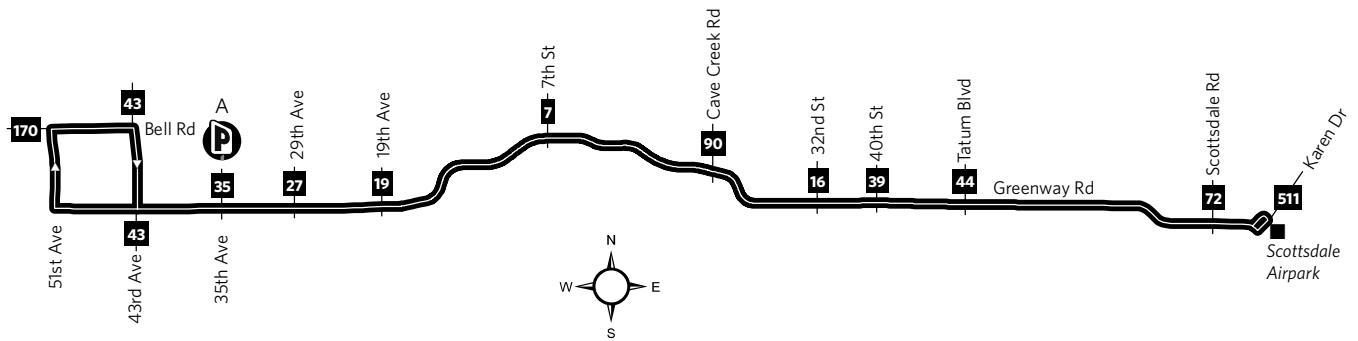

Route 154 — Greenway

P Park-and-Ride
 A Greenway Village Square, SE corner of 35th Ave and Greenway Rd
 A Centro comercial Greenway Village Square, esquina sureste de 35th Ave y Greenway Rd

Monday-Friday Eastbound Lunes a Viernes, Rumbo al este

BELL AT 43RD AVE	GREENWAY RD AT 35TH AVE	GREENWAY RD AT 19TH AVE	GREENWAY PKWY AT 7TH ST	GREENWAY RD AT 32ND ST	GREENWAY RD AT TATUM BLVD	GREENWAY PKWY AT SCOTTSDALE RD	SCOTTSDALE AIRPORT
5:12	5:20	5:28	5:35	5:43	5:50	5:58	6:05
5:42	5:50	5:58	6:05	6:13	6:20	6:28	6:35
6:12	6:20	6:28	6:35	6:43	6:50	6:58	7:05
6:42	6:50	6:58	7:05	7:13	7:20	7:28	7:35
7:12	7:20	7:28	7:35	7:43	7:50	7:58	8:05
7:42	7:50	7:58	8:05	8:13	8:20	8:28	8:35
8:12	8:20	8:28	8:35	8:43	8:50	8:58	9:05
8:42	8:50	8:58	9:05	9:13	9:20	9:28	9:35
9:12	9:20	9:28	9:35	9:43	9:50	9:58	10:05
9:42	9:50	9:58	10:05	10:13	10:20	10:28	10:35
10:12	10:20	10:28	10:35	10:43	10:50	10:58	11:05
10:42	10:50	10:58	11:05	11:13	11:20	11:28	11:35
11:12	11:20	11:28	11:35	11:43	11:50	11:58	12:05
11:42	11:50	11:58	12:05	12:13	12:20	12:28	12:35
12:12	12:20	12:28	12:35	12:43	12:50	12:58	1:05
12:41	12:49	12:57	1:05	1:13	1:21	1:29	1:36
1:10	1:18	1:27	1:35	1:43	1:51	1:59	2:06
1:40	1:48	1:57	2:05	2:13	2:21	2:29	2:36
2:10	2:18	2:27	2:35	2:43	2:51	2:59	3:06
2:40	2:48	2:57	3:05	3:13	3:21	3:29	3:36
3:10	3:18	3:27	3:35	3:43	3:51	3:59	4:06
3:40	3:48	3:57	4:05	4:13	4:21	4:29	4:36
4:10	4:18	4:27	4:35	4:43	4:51	4:59	5:06
4:40	4:48	4:57	5:05	5:13	5:21	5:29	5:36