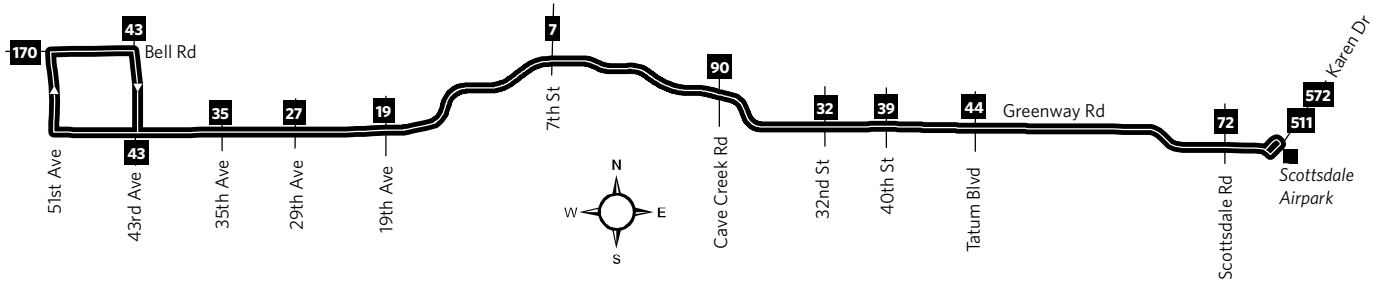

Route 154 — Greenway

Monday-Friday Eastbound Lunes a Viernes, Rumbo al este

BELL AT 43RD AVE	GREENWAY RD AT 35TH AVE	GREENWAY RD AT 19TH AVE	GREENWAY PKWY AT 7TH ST	GREENWAY RD AT 32ND ST	GREENWAY RD AT TATUM BLVD	GREENWAY PKWY AT SCOTTSDALE RD	SCOTTSDALE AIRPORT
5:12	5:20	5:28	5:35	5:43	5:50	5:58	6:05
5:42	5:50	5:58	6:05	6:13	6:20	6:28	6:35
6:12	6:20	6:28	6:35	6:43	6:50	6:58	7:05
6:42	6:50	6:58	7:05	7:13	7:20	7:28	7:35
7:12	7:20	7:28	7:35	7:43	7:50	7:58	8:05
7:42	7:50	7:58	8:05	8:13	8:20	8:28	8:35
8:12	8:20	8:28	8:35	8:43	8:50	8:58	9:05
8:42	8:50	8:58	9:05	9:13	9:20	9:28	9:35
9:12	9:20	9:28	9:35	9:43	9:50	9:58	10:05
9:42	9:50	9:58	10:05	10:13	10:20	10:28	10:35
10:12	10:20	10:28	10:35	10:43	10:50	10:58	11:05
10:42	10:50	10:58	11:05	11:13	11:20	11:28	11:35
11:12	11:20	11:28	11:35	11:43	11:50	11:58	12:05
11:42	11:50	11:58	12:05	12:13	12:20	12:28	12:35
12:12	12:20	12:28	12:35	12:43	12:50	12:58	1:05
12:41	12:49	12:57	1:05	1:13	1:21	1:29	1:36
1:10	1:18	1:27	1:35	1:43	1:51	1:59	2:06
1:40	1:48	1:57	2:05	2:13	2:21	2:29	2:36
2:10	2:18	2:27	2:35	2:43	2:51	2:59	3:06
2:40	2:48	2:57	3:05	3:13	3:21	3:29	3:36
3:10	3:18	3:27	3:35	3:43	3:51	3:59	4:06
3:40	3:48	3:57	4:05	4:13	4:21	4:29	4:36
4:10	4:18	4:27	4:35	4:43	4:51	4:59	5:06
4:40	4:48	4:57	5:05	5:13	5:21	5:29	5:36
5:10	5:18	5:27	5:35	5:43	5:51	5:59	6:06
5:40	5:48	5:57	6:05	6:13	6:21	6:29	6:36
6:10	6:18	6:27	6:35	6:43	6:51	6:59	7:06
6:41	6:49	6:58	7:05	7:13	7:20	7:28	7:35
7:12	7:20	7:28	7:35	7:43	7:50	7:58	8:05
7:42	7:50	7:58	8:05	8:13	8:20	8:28	8:35
8:12	8:20	8:28	8:35	8:43	8:50	8:58	9:05
8:42	8:50	8:58	9:05	9:13	9:20	9:28	9:35
9:12	9:20	9:28	9:35	9:43	9:50	9:58	10:05
9:42	9:50	9:58	10:05	10:13	10:20	10:28	10:35

Monday-Friday Westbound Lunes a Viernes, Rumbo al oeste