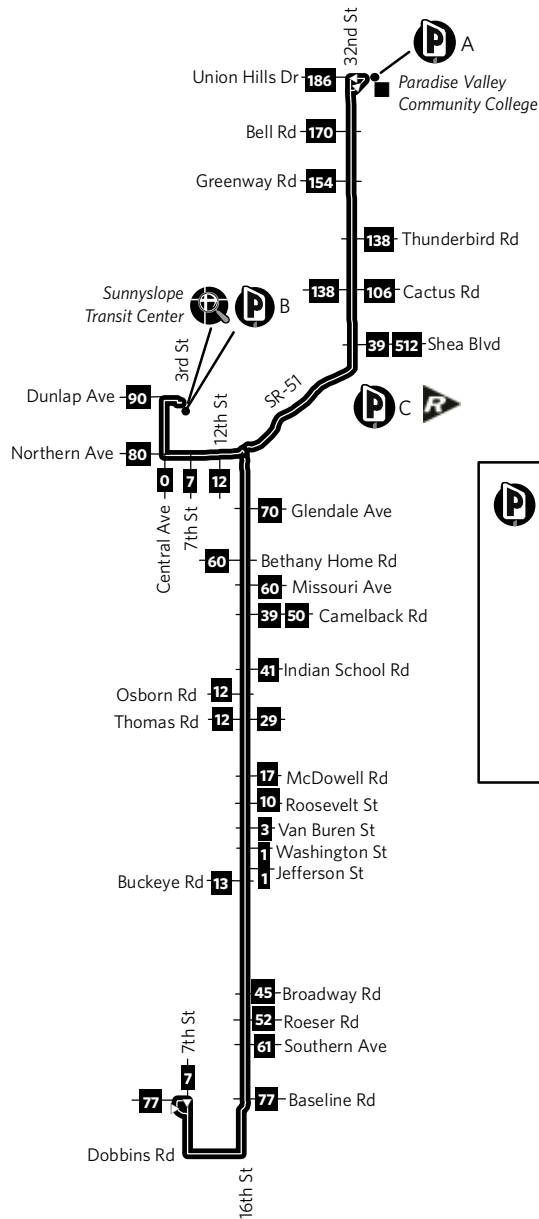

# Route 16 — 16th Street

**P** Park-and-Ride

A Paradise Valley Community College, SE Corner of 32nd St and Union Hills Dr, NW end of parking lot

B Sunnyslope Transit Center, ½ block south of Dunlap Ave on 3rd St

C Shea Blvd/SR-51 Dreamy Draw Park-and-Ride (Boards on 32nd St)

*A Paradise Valley Community College, esquina sureste de 32nd St y Union Hills Dr, al final del lado noroeste del estacionamiento*

*B Centro de Transporte Sunnyslope, ½ cuadra al Sur de Dunlap Ave en 3rd St*

# Route 16 — 16th Street