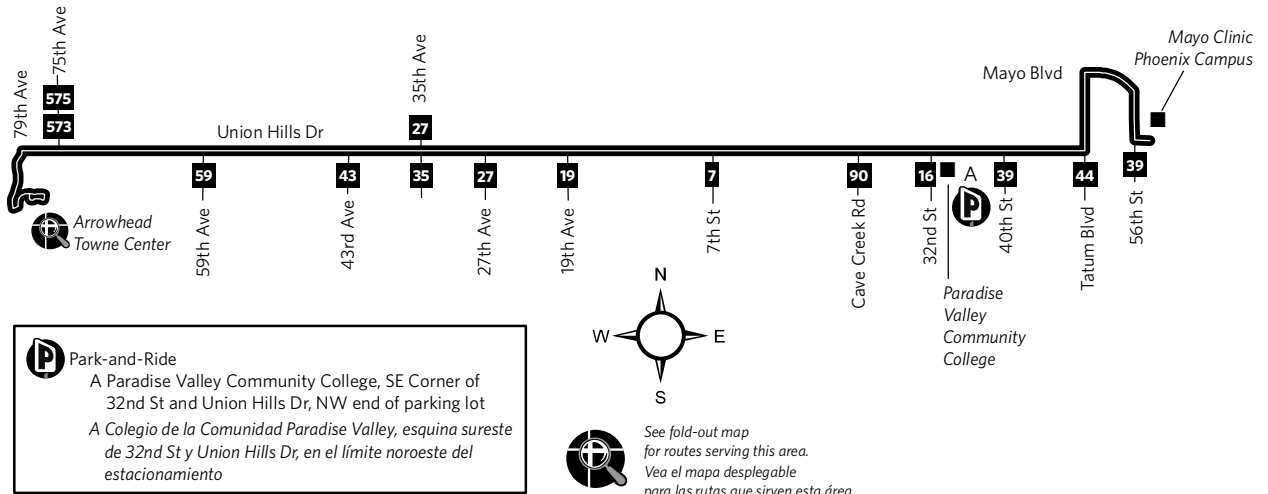

Route 186 — Union Hills

Monday-Friday Eastbound Lunes a Viernes, Rumbo al este

ARROWHEAD TOWNE CTR	67TH AVE AT UNION HILLS	51ST AVE AT UNION HILLS	43RD AVE AT UNION HILLS	19TH AVE AT UNION HILLS	7TH ST AT UNION HILLS	CAVE CREEK RD AT UNION HILLS	40TH ST AT UNION HILLS	PHOENIX MAYO HOSP
		5:06	5:08	5:19	5:26	5:33	5:40	5:49
		5:36	5:38	5:49	5:56	6:03	6:10	6:19
5:47	6:00	6:06	6:08	6:19	6:26	6:33	6:40	6:49
		6:36	6:38	6:49	6:56	7:03	7:10	7:19
6:47	7:00	7:06	7:08	7:19	7:26	7:33	7:40	7:49
		7:36	7:38	7:49	7:56	8:03	8:10	8:19
7:47	8:00	8:06	8:08	8:19	8:26	8:33	8:40	8:49
		8:36	8:38	8:49	8:56	9:03	9:10	9:19
8:47	9:00	9:06	9:08	9:19	9:26	9:33	9:40	9:49
		9:36	9:38	9:49	9:56	10:03	10:10	10:19
9:47	10:00	10:06	10:08	10:19	10:26	10:33	10:40	10:49
		10:36	10:38	10:49	10:56	11:03	11:10	11:19
10:47	11:00	11:06	11:08	11:19	11:26	11:33	11:40	11:49
		11:36	11:38	11:49	11:56	12:03	12:10	12:19
11:47	12:00	12:06	12:08	12:19	12:26	12:33	12:40	12:49
		12:36	12:38	12:49	12:56	1:03	1:10	1:19
12:47	1:00	1:06	1:08	1:19	1:26	1:33	1:40	1:49
		1:36	1:38	1:49	1:56	2:03	2:10	2:19
1:47	2:00	2:06	2:08	2:19	2:26	2:33	2:40	2:49
		2:36	2:38	2:49	2:56	3:03	3:10	3:19
2:47	3:00	3:06	3:08	3:19	3:26	3:33	3:40	3:49
		3:36	3:38	3:49	3:56	4:03	4:10	4:19
3:47	4:00	4:06	4:08	4:19	4:26	4:33	4:40	4:49
		4:36	4:38	4:49	4:56	5:03	5:10	5:19
4:47	5:00	5:06	5:08	5:19	5:26	5:33	5:40	5:49
		5:36	5:38	5:49	5:56	6:03	6:10	6:19