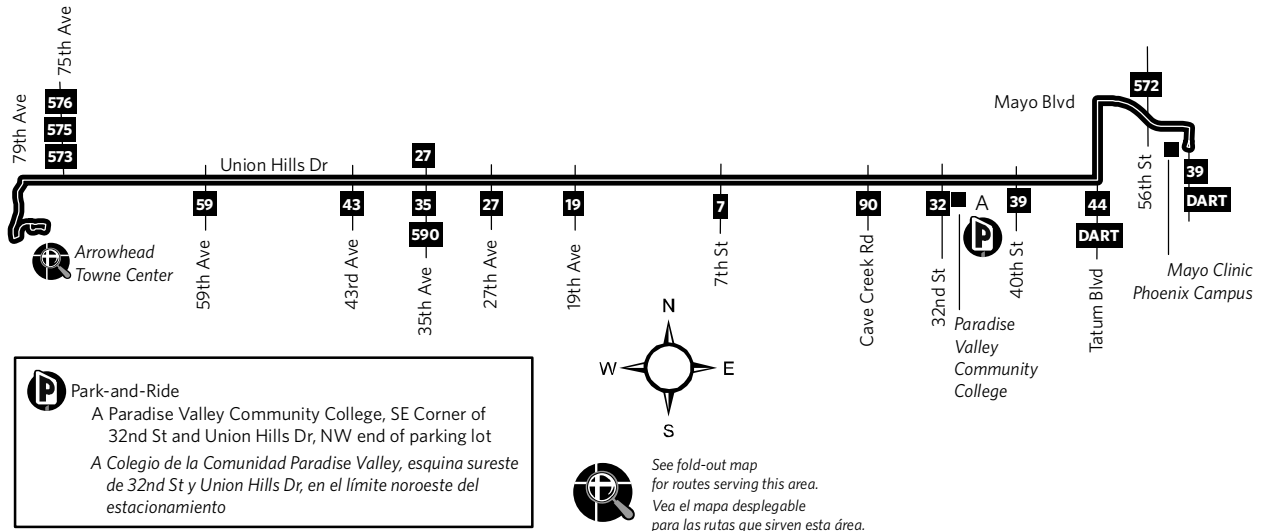

Route 186 — Union Hills

Monday-Friday Eastbound Lunes a Viernes, Rumbo al este

ARROWHEAD TOWNE CTR	67TH AVE AT UNION HILLS	43RD AVE AT UNION HILLS	19TH AVE AT UNION HILLS	7TH ST AT UNION HILLS	CAVE CREEK AT UNION HILLS	40TH ST AT UNION HILLS	PHOENIX MAYO HOSP
4:47	5:00	5:08	5:19	5:26	5:33	5:40	5:49
5:17	5:30	5:38	5:49	5:56	6:03	6:10	6:19
5:47	6:00	6:08	6:19	6:26	6:33	6:40	6:49
6:17	6:30	6:38	6:49	6:56	7:03	7:10	7:19
6:47	7:00	7:08	7:19	7:26	7:33	7:40	7:49
7:17	7:30	7:38	7:49	7:56	8:03	8:10	8:19
7:47	8:00	8:08	8:19	8:26	8:33	8:40	8:49
8:17	8:30	8:38	8:49	8:56	9:03	9:10	9:19
8:47	9:00	9:08	9:19	9:26	9:33	9:40	9:49
9:17	9:30	9:38	9:49	9:56	10:03	10:10	10:19
9:47	10:00	10:08	10:19	10:26	10:33	10:40	10:49
10:17	10:30	10:38	10:49	10:56	11:03	11:10	11:19
10:47	11:00	11:08	11:19	11:26	11:33	11:40	11:49
11:17	11:30	11:38	11:49	11:56	12:03	12:10	12:19
11:47	12:00	12:08	12:19	12:26	12:33	12:40	12:49
12:17	12:30	12:38	12:49	12:56	1:03	1:10	1:19
12:47	1:00	1:08	1:19	1:26	1:33	1:40	1:49
1:17	1:30	1:38	1:49	1:56	2:03	2:10	2:19
1:47	2:00	2:08	2:19	2:26	2:33	2:40	2:49
2:17	2:30	2:38	2:49	2:56	3:03	3:10	3:19
2:47	3:00	3:08	3:19	3:26	3:33	3:40	3:49
3:17	3:30	3:38	3:49	3:56	4:03	4:10	4:19
3:47	4:00	4:08	4:19	4:26	4:33	4:40	4:49
4:17	4:30	4:38	4:49	4:56	5:03	5:10	5:19
4:47	5:00	5:08	5:19	5:26	5:33	5:40	5:49
5:17	5:30	5:38	5:49	5:56	6:03	6:10	6:19
5:47	6:00	6:08	6:19	6:26	6:33	6:40	6:49