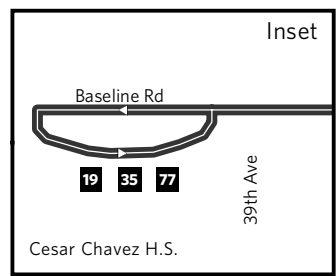

Route 19 — 19th Avenue

P Park-and-Ride
 A Deer Valley Pool, NW corner of 19th Ave and Utopia Dr
 B Montebello Ave /19th Ave Transit Center, SE corner of Montebello Ave and 19th Ave
 C 19th Ave/Camelback Park-and-Ride, SE corner of 19th Ave and Camelback Rd
 A Deer Valley Pool, esquina noroeste de 19th Ave y Utopia Dr
 B Centro de Transporte Montebello Ave y 19th Ave, esquina sureste de Montebello Ave y 19th Ave
 C Park-and-Ride de la 19th Ave/Camelback Rd, esquina sureste