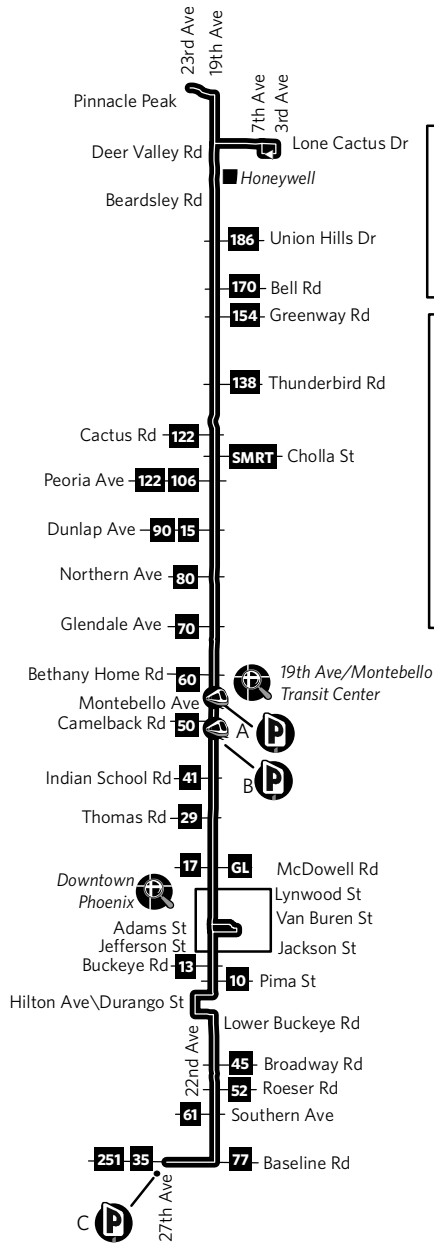

Route 19 — 19th Avenue

NOTICE:
27th Ave/Baseline Rd Park-and-Ride now serves routes 19, 35, 77 and 251.

AVISO:
El estacionamiento de 27th Ave/Baseline Rd ahora sirve a las rutas 19, 35, 77 y 251.

P Park-and-Ride
 A Montebello Ave /19th Ave Transit Center, SE corner of Montebello Ave and 19th Ave
 B 19th Ave/Camelback Park-and-Ride, SE corner of 19th Ave and Camelback Rd
 C 27th Ave/Baseline Rd Park-and-Ride SW corner 27th Ave and Baseline Rd

A Centro de Transporte Montebello Ave y 19th Ave, esquina sureste de Montebello Ave y 19th Ave
B Park-and-Ride de la 19th Ave/Camelback Rd, esquina sureste de 19th Ave y Camelback Rd
C 27th Ave/Baseline Rd Park-and-Ride esquina suroeste corner 27th Ave y Baseline Rd

Route 19 — 19th Avenue

(continued / continua)

Monday-Friday Northbound

Lunes a Viernes, Rumbo al norte

27TH AVE/BASELINE PARK-AND-RIDE	19TH AVE AT SOUTHERN	22ND AVE AT LOWER BUCKEYE	19TH AVE AT VAN BUREN	THOMAS AT 19TH AVE	CAMELBACK AT 19TH AVE	LENDALE AT 19TH AVE	19TH AVE AT PEORIA	THUNDERBIRD AT 19TH AVE	19TH AVE AT UNION HILLS	19TH AVE AT DEER VALLEY	DEER VALLEY AT 7TH AVE	PINNACLE PEAK RD AT 23RD AVE
4:51	5:01	5:10	5:28	5:37	5:48	5:58	6:14	6:24	6:36	6:43	6:50	
		5:25	5:43	5:52	6:03	6:13	6:29	6:39	6:51	6:58		7:03
5:21	5:31	5:40	5:58	6:07	6:18	6:28	6:44	6:54	7:06	7:13	7:20	
		5:55	6:13	6:22	6:33	6:43	6:59	7:09	7:21	7:28		7:33
5:51	6:01	6:10	6:28	6:37	6:48	6:58	7:14	7:24	7:35	7:42	7:49	
		6:25	6:43	6:52	7:03	7:13	7:29	7:37	7:48	7:55		8:00
6:21	6:31	6:40	6:58	7:07	7:18	7:28	7:41	7:49	8:00	8:07	8:14	
		6:55	7:13	7:22	7:33	7:43	7:56	8:04	8:15	8:22		8:27
7:08	7:18	7:27	7:44	7:53	8:03	8:13	8:26	8:34	8:45	8:52	8:59	
		7:58	8:14	8:23	8:33	8:43	8:56	9:04	9:15	9:20		9:25
8:11	8:20	8:28	8:45	8:54	9:04	9:14	9:27	9:35	9:46	9:53	10:00	
		8:59	9:15	9:24	9:34	9:44	9:57	10:05	10:16	10:21		10:26
9:11	9:20	9:28	9:45	9:54	10:04	10:14	10:27	10:35	10:46	10:53	11:00	
		9:59	10:15	10:24	10:34	10:44	10:57	11:05	11:16	11:21		11:26