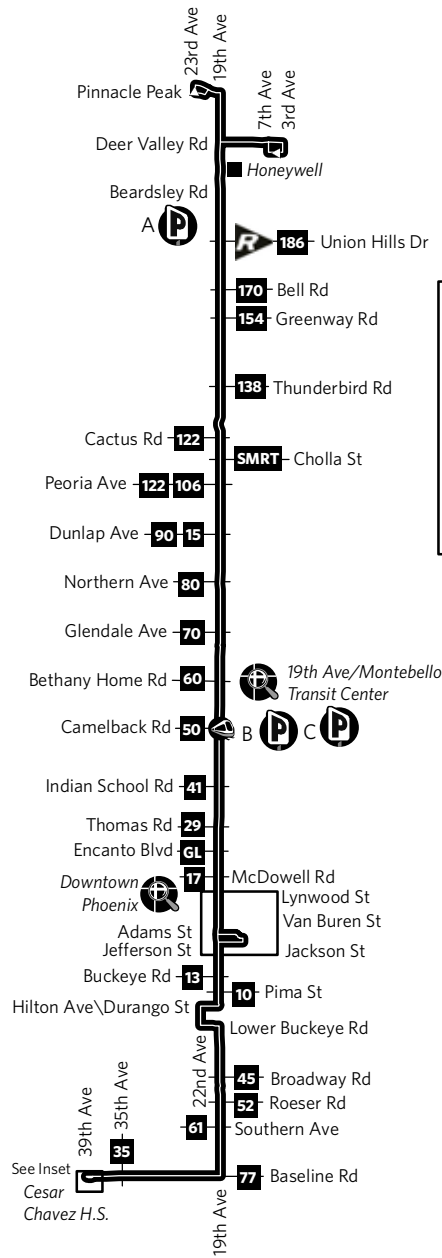

Route 19 — 19th Avenue

P Park-and-Ride
 A Deer Valley Pool, NW corner of 19th Ave and Utopia Dr
 B Montebello Ave /19th Ave Transit Center, SE corner of Montebello Ave and 19th Ave
 C 19th Ave/Camelback Park-and-Ride, SE corner of 19th Ave and Camelback Rd
 A Deer Valley Pool, esquina noroeste de 19th Ave y Utopia Dr
 B Centro de Transporte Montebello Ave y 19th Ave, esquina sureste de Montebello Ave y 19th Ave
 C Park-and-Ride de la 19th Ave/Camelback Rd, esquina sureste

Route 19 — 19th Avenue

Monday-Friday Northbound Lunes a Viernes, Rumbo al norte

CESAR CHAVEZ HIGH SCHOOL	19TH AVE AT SOUTHERN	22ND AVE AT LOWER BUCKEYE	19TH AVE AT VAN BUREN	THOMAS AT 19TH AVE	CAMELBACK AT 19TH AVE	GLENDALE AT 19TH AVE	19TH AVE AT PEORIA	THUNDERBIRD AT 19TH AVE	19TH AVE AT UNION HILLS	19TH AVE AT DEER VALLEY	DEER VALLEY AT 7TH AVE	PINNACLE PEAK RD AT 23RD AVE
5:51	6:01	6:10	6:28	6:37	6:48	6:58	7:14	7:24	7:35	7:42	7:49	
		6:25	6:43	6:52	7:03	7:13	7:29	7:37	7:48	7:55		8:00
6:21	6:31	6:40	6:58	7:07	7:18	7:28	7:41	7:49	8:00	8:07	8:14	
		6:55	7:13	7:22	7:33	7:43	7:56	8:04	8:15	8:22		8:27
7:08	7:18	7:27	7:44	7:53	8:03	8:13	8:26	8:34	8:45	8:52	8:59	
		7:58	8:14	8:23	8:33	8:43	8:56	9:04	9:15	9:20		9:25
8:11	8:20	8:28	8:45	8:54	9:04	9:14	9:27	9:35	9:46	9:53	10:00	
		8:59	9:15	9:24	9:34	9:44	9:57	10:05	10:16	10:21		10:26
9:11	9:20	9:28	9:45	9:54	10:04	10:14	10:27	10:35	10:46	10:53	11:00	
		9:59	10:15	10:24	10:34	10:44	10:57	11:05	11:16	11:21		11:26