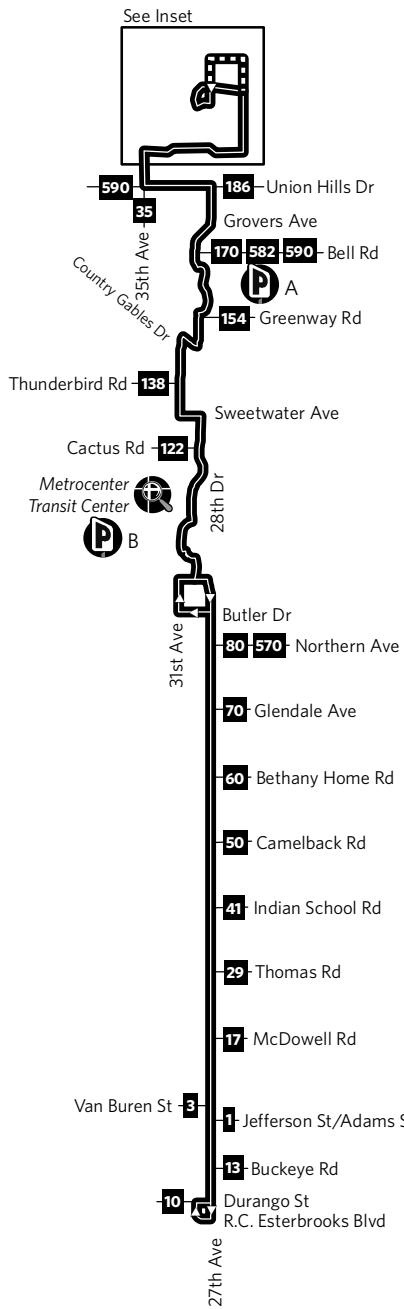

Route 27 — 27th Avenue

P Park-and-Ride
 A Bell Rd/I-17 (Deer Valley) Park-and-Ride, SW corner of Bell Rd and I-17 (Boards on 29th Ave.)
 B Metrocenter Transit Center, SW corner of mall parking lot
 A Bell Rd/I-17 (Deer Valley) Park-and-Ride, esquina suroeste de Bell Rd y I-17 (El autobús se abornda en 29th Ave.)
 B Centro de Transporte Metrocenter, esquina suroeste del estacionamiento del centro comercial

Saturday-Sunday Northbound Sábado a Domingo, Rumbo al norte

| 28TH AVE AT DURANGO | 27TH AVE AT VAN BUREN | 27TH AVE AT THOMAS RD | 27TH AVE AT CAMELBACK RD | 27TH AVE AT GLENDALE | METROCENTER | 31ST AVE AT THUNDERBIRD | 27TH AVE AT UNION HILLS | 31ST AVE AT YORKSHIRE | 29TH AVE AT RUNION |
|---------------------|-----------------------|-----------------------|--------------------------|----------------------|-------------|-------------------------|-------------------------|-----------------------|--------------------|
| 6:02 | 6:10 | 6:17 | 6:25 | 6:33 | 6:45 | 6:58 | 7:09 | 7:15 | 7:28 |
| 6:32 | 6:40 | 6:47 | 6:55 | 7:03 | 7:15 | 7:28 | 7:39 | 7:45 | 7:58 |
| 7:02 | 7:10 | 7:17 | 7:25 | 7:33 | 7:45 | 7:58 | 8:09 | 8:15 | 8:28 |
| 7:32 | 7:40 | 7:47 | 7:55 | 8:03 | 8:15 | 8:28 | 8:39 | 8:45 | 8:58 |
| 8:02 | 8:10 | 8:17 | 8:25 | 8:33 | 8:45 | 8:58 | 9:09 | 9:15 | 9:28 |
| 8:32 | 8:40 | 8:47 | 8:55 | 9:03 | 9:15 | 9:28 | 9:39 | 9:45 | 9:58 |