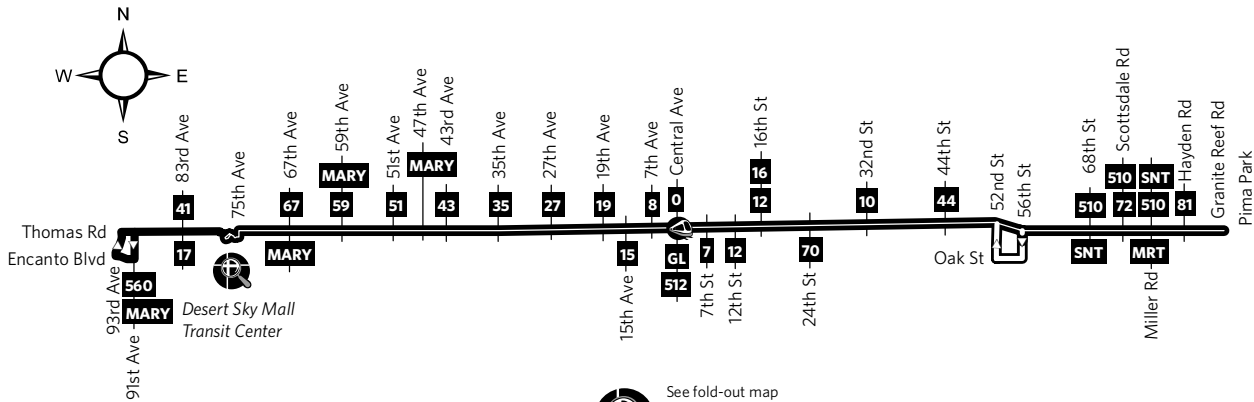

Route 29 — Thomas Road

See fold-out map for routes serving this area.
Vea el mapa desplegable para las rutas que sirven esta área.

Monday-Friday Eastbound Lunes a Viernes, Rumbo al este

THOMAS AT 91ST AVE	DESERT SKY MALL	THOMAS AT 59TH AVE	THOMAS AT 35TH AVE	THOMAS AT 19TH AVE	THOMAS AT CENTRAL	THOMAS AT 24TH ST	THOMAS AT 44TH ST	52ND ST AT THOMAS RD	THOMAS AT SCOTTSDALE	THOMAS AT PIMA
	5:06	5:16	5:29	5:41	5:50	6:02	6:16	6:21		
5:14	5:24	5:34	5:47	5:59	6:10	6:24	6:38		6:51	6:59
	5:43	5:53	6:06	6:19	6:30	6:44	6:58	7:03		
	5:50	6:00	6:14	6:27	6:38	6:52	7:06		7:19	7:27
	6:01	6:12	6:26	6:39	6:50	7:04	7:18	7:23		
	6:11	6:22	6:36	6:49	7:00	7:14	7:28		7:41	7:49
6:11	6:21	6:32	6:46	6:59	7:10	7:24	7:38	7:43		
	6:31	6:42	6:56	7:09	7:20	7:34	7:48		8:01	8:09
	6:41	6:52	7:06	7:19	7:30	7:44	7:58	8:03		
	6:51	7:02	7:16	7:29	7:40	7:54	8:08		8:21	8:29
	7:01	7:12	7:26	7:39	7:50	8:04	8:18	8:23		
	7:11	7:22	7:36	7:49	8:00	8:14	8:28		8:41	8:49
7:13	7:23	7:34	7:48	8:01	8:12	8:26	8:40	8:45		
	7:31	7:42	7:56	8:09	8:20	8:34	8:48	8:53		
	7:51	8:02	8:16	8:29	8:40	8:54	9:08		9:21	9:29
	8:11	8:22	8:36	8:49	9:00	9:14	9:28	9:33		
8:21	8:31	8:42	8:56	9:09	9:20	9:34	9:48		10:01	10:09
	8:51	9:02	9:16	9:29	9:40	9:54	10:08	10:13		
	9:11	9:22	9:36	9:49	10:00	10:14	10:28		10:41	10:49
9:21	9:31	9:42	9:56	10:09	10:20	10:34	10:48	10:53		
	9:51	10:02	10:16	10:29	10:40	10:54	11:08		11:21	11:29
	10:11	10:22	10:36	10:49	11:00	11:14	11:28	11:33		
10:21	10:31	10:42	10:56	11:09	11:20	11:34	11:48		12:01	12:09
	10:51	11:02	11:16	11:29	11:40	11:54	12:08	12:13		
	11:11	11:22	11:36	11:49	12:00	12:14	12:28		12:41	12:49
11:21	11:31	11:42	11:56	12:09	12:20	12:34	12:48	12:53		

Monday-Friday Westbound Lunes a Viernes, Rumbo al oeste

THOMAS AT PIMA	THOMAS AT SCOTTSDALE	52ND ST AT THOMAS RD	THOMAS AT 44TH ST	THOMAS AT 24TH ST	THOMAS AT CENTRAL	THOMAS AT 19TH AVE	THOMAS AT 35TH AVE	THOMAS AT 59TH AVE	DESERT SKY MALL	THOMAS AT 91ST AVE
		5:08	5:13	5:25	5:39	5:47	6:00	6:13	6:24	6:32
5:13	5:21		5:33	5:45	5:59	6:08	6:23	6:36	6:47	
		5:47	5:52	6:05	6:20	6:29	6:44	6:57	7:08	
5:54	6:02		6:14	6:28	6:43	6:52	7:07	7:20	7:31	7:39
		6:16	6:21	6:35	6:50	6:59	7:14	7:27	7:38	
6:14	6:22		6:34	6:48	7:03	7:12	7:27	7:40	7:51	
		6:36	6:41	6:55	7:10	7:19	7:34	7:47	7:58	
6:34	6:42		6:54	7:08	7:23	7:32	7:47	8:00	8:11	
		6:56	7:01	7:15	7:30	7:39	7:54	8:07	8:18	
6:54	7:02		7:14	7:28	7:43	7:52	8:07	8:20	8:31	8:39
		7:16	7:21	7:35	7:50	7:59	8:14	8:27	8:38	
7:14	7:22		7:34	7:48	8:03	8:12	8:27	8:40	8:51	
		7:36	7:41	7:55	8:10	8:19	8:34	8:47	8:58	
		7:46	7:51	8:05	8:20	8:29	8:44	8:57	9:08	
7:44	7:52		8:04	8:18	8:33	8:42	8:57	9:10	9:21	
		8:16	8:21	8:35	8:50	8:59	9:14	9:27	9:38	9:46
8:24	8:32		8:44	8:58	9:13	9:22	9:37	9:50	10:01	
		8:56	9:01	9:15	9:30	9:39	9:54	10:07	10:18	
9:04	9:12		9:24	9:38	9:53	10:02	10:17	10:30	10:41	10:49
		9:36	9:41	9:55	10:10	10:19	10:34	10:47	10:58	
9:44	9:52		10:04	10:18	10:33	10:42	10:57	11:10	11:21	
		10:16	10:21	10:35	10:50	10:59	11:14	11:27	11:38	11:46
10:24	10:32		10:44	10:58	11:13	11:22	11:37	11:50	12:01	
		10:56	11:01	11:15	11:30	11:39	11:54	12:07	12:18	
11:04	11:12		11:24	11:38	11:53	12:02	12:17	12:30	12:41	12:49
		11:36	11:41	11:55	12:10	12:19	12:34	12:47	12:58