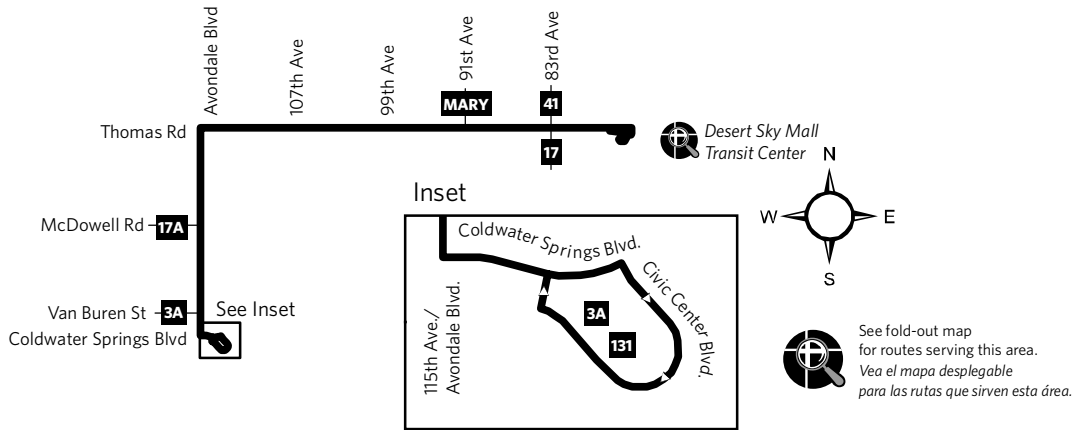

Route 29A — Avondale

Monday-Friday Eastbound Lunes a Viernes, Rumbo al este

AVONDALE CIVIC CTR	THOMAS AT 107TH AVE	THOMAS AT 91ST AVE	DESERT SKY MALL
4:59	5:08	5:12	5:20
5:59	6:08	6:12	6:20
6:59	7:08	7:12	7:20
7:59	8:08	8:12	8:20
8:59	9:08	9:12	9:20
9:59	10:08	10:12	10:20
10:59	11:08	11:12	11:20
11:59	12:08	12:12	12:20
12:59	1:08	1:12	1:20
1:59	2:08	2:12	2:20
2:59	3:08	3:12	3:20
3:59	4:08	4:12	4:20
4:59	5:08	5:12	5:20
5:59	6:08	6:12	6:20
6:59	7:08	7:12	7:20

Monday-Friday Westbound Lunes a Viernes, Rumbo al oeste

DESERT SKY MALL	THOMAS AT 91ST AVE	THOMAS AT 107TH AVE	AVONDALE CIVIC CTR
5:30	5:37	5:42	5:52
6:30	6:37	6:42	6:52
7:30	7:37	7:42	7:52
8:30	8:37	8:42	8:52
9:30	9:37	9:42	9:52
10:30	10:37	10:42	10:52
11:30	11:37	11:42	11:52
12:30	12:37	12:42	12:52
1:30	1:37	1:42	1:52
2:30	2:37	2:42	2:52
3:30	3:37	3:42	3:52
4:30	4:37	4:42	4:52
5:30	5:37	5:42	5:52
6:30	6:37	6:42	6:52
7:30	7:37	7:42	7:52

Route 29A — Avondale

Saturday Eastbound Sábado, Rumbo al este

AVONDALE CIVIC CTR	THOMAS AT 107TH AVE	THOMAS AT 91ST AVE	DESERT SKY MALL
<i>(continued / continua)</i>			
3:59	4:08	4:12	4:20
4:59	5:08	5:12	5:20
5:59	6:08	6:12	6:20
6:59	7:08	7:12	7:20

Saturday Westbound Sábado, Rumbo al oeste

DESERT SKY MALL	THOMAS AT 91ST AVE	THOMAS AT 107TH AVE	AVONDALE CIVIC CTR
<i>(continued / continua)</i>			
4:30	4:37	4:42	4:52
5:30	5:37	5:42	5:52
6:30	6:37	6:42	6:52
7:30	7:37	7:42	7:52