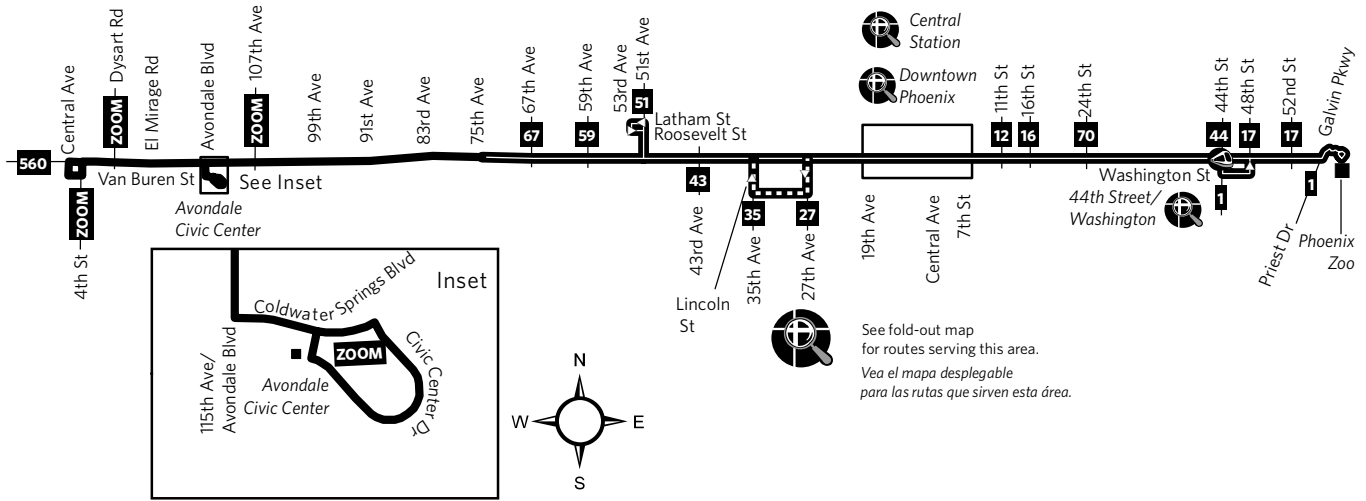

Route 3 — Van Buren

Monday-Friday Eastbound—Lunes a Viernes, Rumbo al este

4TH ST AT LA CANADA	AVONDALE CIVIC CTR	91ST AVE AT VAN BUREN	75TH AVE AT VAN BUREN	67TH AVE AT VAN BUREN	51ST AVE AT ROOSEVELT	51ST AVE AT VAN BUREN	35TH AVE AT VAN BUREN	19TH AVE AT VAN BUREN	CENTRAL AT VAN BUREN	24TH ST AT VAN BUREN	48TH ST AT VAN BUREN	PRIEST AT WASHINGTON	PHOENIX ZOO
			5:09	5:13	5:02	5:05	5:13	5:22	5:30	5:41	5:55		
					5:32	5:35	5:43	5:52	6:00	6:12	6:26		6:16
5:08	5:22	5:32	5:38	5:42	6:00	6:03	6:12	6:22	6:30	6:42	6:56		6:47
			6:07	6:11		6:18	6:27	6:37	6:45	6:57	7:08		7:17
					6:30	6:33	6:42	6:52	7:00	7:12	7:26		
6:07	6:21	6:31	6:37	6:41		6:48	6:57	7:07	7:15	7:27	7:38		7:47
					7:00	7:03	7:12	7:22	7:30	7:42	7:56		
			7:07	7:11		7:18	7:27	7:37	7:45	7:57	8:08		8:17
					7:30	7:33	7:42	7:52	8:00	8:12	8:26		
7:07	7:21	7:31	7:37	7:41		7:48	7:57	8:07	8:15	8:27	8:38		8:47
					8:00	8:03	8:12	8:22	8:30	8:42	8:56		
			8:07	8:11		8:18	8:27	8:37	8:45	8:57	9:08		9:17
					8:30	8:33	8:42	8:52	9:00	9:12	9:26		
8:07	8:21	8:31	8:37	8:41		8:48	8:57	9:07	9:15	9:27	9:38		9:47
					9:00	9:03	9:12	9:22	9:30	9:42	9:56		
			9:07	9:11		9:18	9:27	9:37	9:45	9:57	10:08		10:17
					9:30	9:33	9:42	9:52	10:00	10:12	10:26		
9:07	9:21	9:31	9:37	9:41		9:48	9:57	10:07	10:15	10:27	10:38		10:47
					10:00	10:03	10:12	10:22	10:30	10:42	10:56		
			10:07	10:11		10:18	10:27	10:37	10:45	10:57	11:08		11:17
					10:30	10:33	10:42	10:52	11:00	11:12	11:26		
10:07	10:21	10:31	10:37	10:41		10:48	10:57	11:07	11:15	11:27	11:38		11:47
					11:00	11:03	11:12	11:22	11:30	11:42	11:56		
			11:07	11:11		11:18	11:27	11:37	11:45	11:57	12:08		12:17
					11:30	11:33	11:42	11:52	12:00	12:12	12:26		