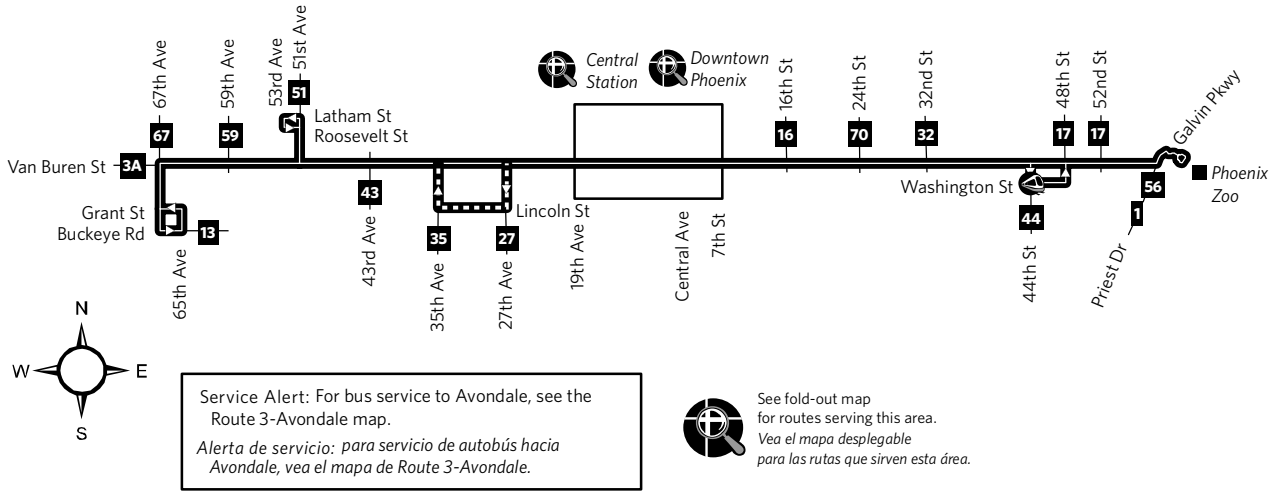

Route 3 — Van Buren

Monday-Friday Eastbound Lunes a Viernes, Rumbo al este

65TH AVE AT GRANT	67TH AVE AT VAN BUREN	51ST AVE AT ROOSEVELT	51ST AVE AT VAN BUREN	35TH AVE AT VAN BUREN	19TH AVE AT VAN BUREN	CENTRAL AT VAN BUREN	24TH ST AT VAN BUREN	48TH ST AT VAN BUREN	PHOENIX ZOO
		5:02	5:05	5:13	5:22	5:30	5:41	5:55	
5:09	5:13		5:20	5:28	5:37	5:45	5:56	6:07	6:16
		5:32	5:35	5:43	5:52	6:00	6:12	6:26	
5:38	5:42		5:49	5:57	6:07	6:15	6:27	6:38	6:47
		6:00	6:03	6:12	6:22	6:30	6:42	6:56	
6:07	6:11		6:18	6:27	6:37	6:45	6:57	7:08	7:17
		6:30	6:33	6:42	6:52	7:00	7:12	7:26	
6:37	6:41		6:48	6:57	7:07	7:15	7:27	7:38	7:47
		7:00	7:03	7:12	7:22	7:30	7:42	7:56	
7:07	7:11		7:18	7:27	7:37	7:45	7:57	8:08	8:17
		7:30	7:33	7:42	7:52	8:00	8:12	8:26	
7:37	7:41		7:48	7:57	8:07	8:15	8:27	8:38	8:47
		8:00	8:03	8:12	8:22	8:30	8:42	8:56	
8:07	8:11		8:18	8:27	8:37	8:45	8:57	9:08	9:17
		8:30	8:33	8:42	8:52	9:00	9:12	9:26	
8:37	8:41		8:48	8:57	9:07	9:15	9:27	9:38	9:47
		9:00	9:03	9:12	9:22	9:30	9:42	9:56	
9:07	9:11		9:18	9:27	9:37	9:45	9:57	10:08	10:17
		9:30	9:33	9:42	9:52	10:00	10:12	10:26	
9:37	9:41		9:48	9:57	10:07	10:15	10:27	10:38	10:47
		10:00	10:03	10:12	10:22	10:30	10:42	10:56	
10:07	10:11		10:18	10:27	10:37	10:45	10:57	11:08	11:17
		10:30	10:33	10:42	10:52	11:00	11:12	11:26	
10:37	10:41		10:48	10:57	11:07	11:15	11:27	11:38	11:47
		11:00	11:03	11:12	11:22	11:30	11:42	11:56	
11:07	11:11		11:18	11:27	11:37	11:45	11:57	12:08	12:17
		11:30	11:33	11:42	11:52	12:00	12:12	12:26	
11:37	11:41		11:48	11:57	12:07	12:15	12:27	12:38	12:47
		12:00	12:03	12:12	12:22	12:30	12:42	12:56	