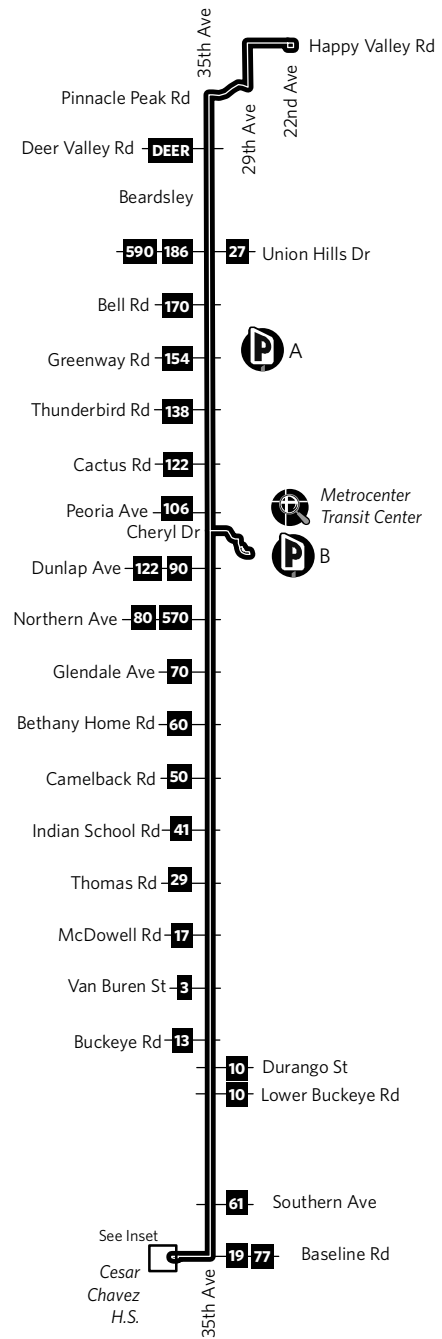

Route 35 — 35th Avenue

P Park-and-Ride
A Greenway Village Square, SE corner of 35th Ave and Greenway Rd
B Metrocenter Transit Center, SW corner of mall parking lot
A Greenway Village Square, esquina sureste de la 35th Ave y Greenway Rd
B Centro de Transporte Metrocenter, esquina suroeste del estacionamiento del centro comercial

See fold-out map for routes serving this area.
Vea el mapa desplegable para las rutas que sirven esta área.

Light type indicates AM times. **Bold type indicates PM times.** Texto normal indica los horarios de la mañana. **Texto remarcado indica los horarios de la tarde.**

Use su teléfono celular para tener acceso a los mapas y horarios en ValleyMetro.org.