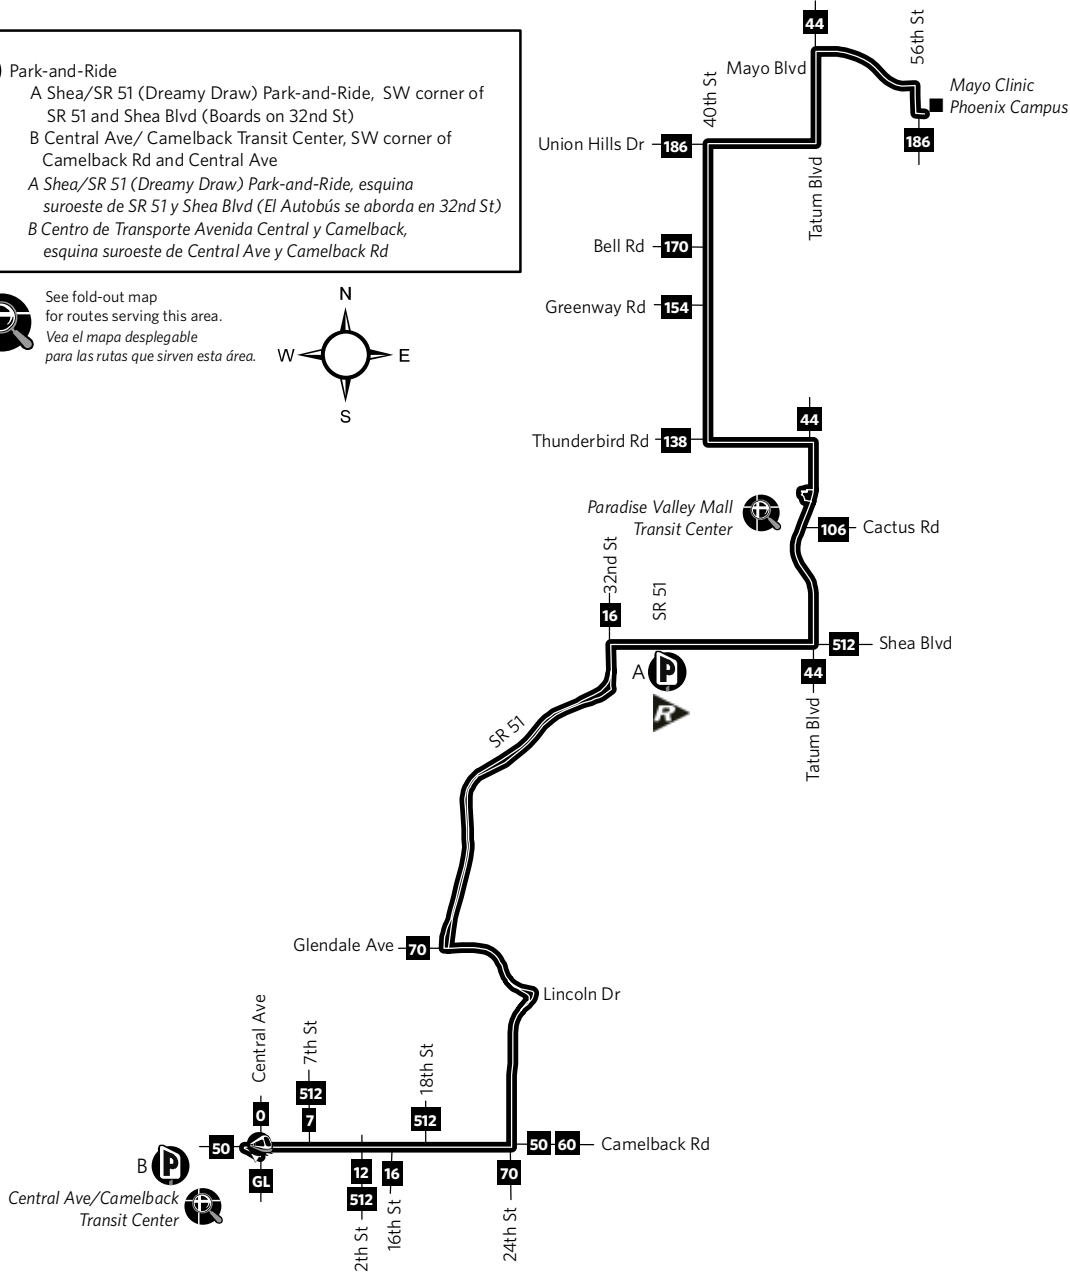

Route 39 — 40th Street

P Park-and-Ride
A Shea/SR 51 (Dreamy Draw) Park-and-Ride, SW corner of SR 51 and Shea Blvd (Boards on 32nd St)
B Central Ave/ Camelback Transit Center, SW corner of Camelback Rd and Central Ave
A Shea/SR 51 (Dreamy Draw) Park-and-Ride, esquina suroeste de SR 51 y Shea Blvd (El Autobús se aborda en 32nd St)
B Centro de Transporte Avenida Central y Camelback, esquina suroeste de Central Ave y Camelback Rd

See fold-out map for routes serving this area.
Vea el mapa desplegable para las rutas que sirven esta área.