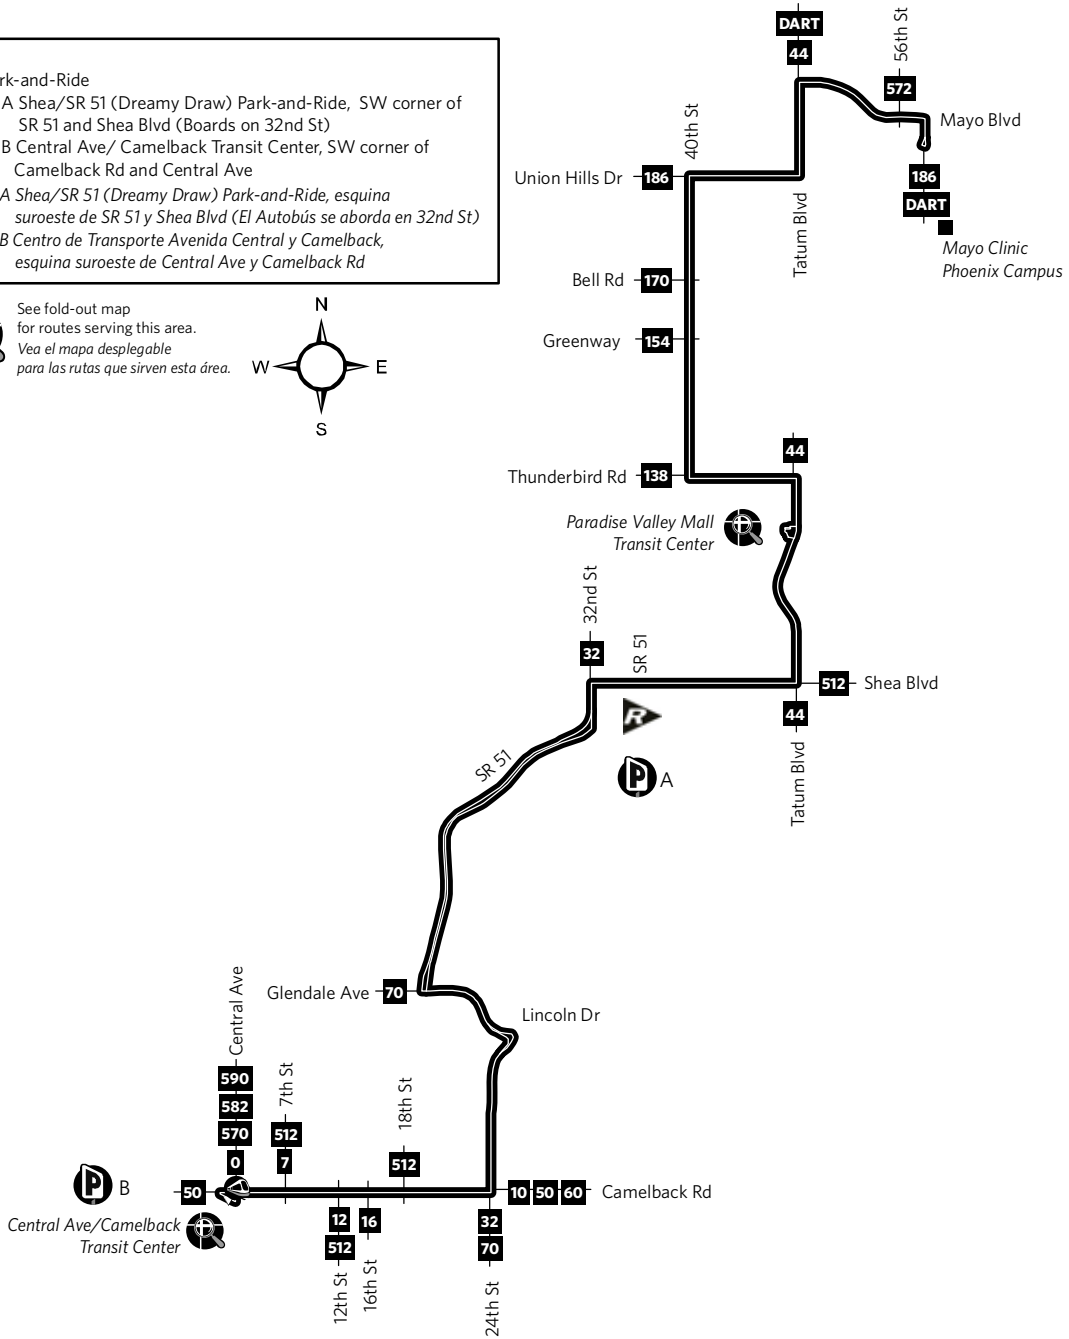

Route 39 — 40th Street

P Park-and-Ride
A Shea/SR 51 (Dreamy Draw) Park-and-Ride, SW corner of SR 51 and Shea Blvd (Boards on 32nd St)
B Central Ave/ Camelback Transit Center, SW corner of Camelback Rd and Central Ave
A Shea/SR 51 (Dreamy Draw) Park-and-Ride, esquina suroeste de SR 51 y Shea Blvd (El Autobús se aborda en 32nd St)
B Centro de Transporte Avenida Central y Camelback, esquina suroeste de Central Ave y Camelback Rd

See fold-out map for routes serving this area.
Vea el mapa desplegable para las rutas que sirven esta área.

Light type indicates AM times. **Bold type indicates PM times.** *Texto normal indica los horarios de la mañana. Texto remarcado indica los horarios de la tarde.*