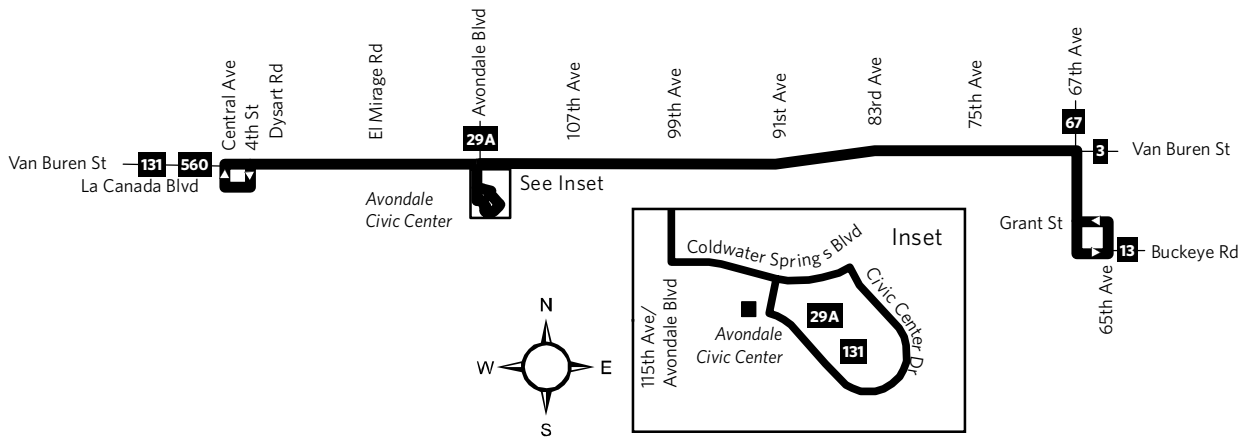

Route 3A — Avondale

Monday-Friday Eastbound Lunes a Viernes, Rumbo al este

4TH STREET AT LA CANADA	AVONDALE CIVIC CTR	91ST AVE AT VAN BUREN	65TH AVE AT GRANT
5:00	5:14	5:24	5:39
6:00	6:14	6:24	6:39
7:00	7:14	7:24	7:39
8:00	8:14	8:24	8:39
9:00	9:14	9:24	9:39
10:00	10:14	10:24	10:39
11:00	11:14	11:24	11:39
12:00	12:14	12:24	12:39
1:00	1:14	1:24	1:39
2:00	2:14	2:24	2:39
3:00	3:14	3:24	3:39
4:00	4:14	4:24	4:39
5:00	5:14	5:24	5:39
6:00	6:14	6:24	6:39
7:00	7:14	7:24	7:39

Monday-Friday Westbound Lunes a Viernes, Rumbo al oeste

65TH AVE AT GRANT	91ST AVE AT VAN BUREN	AVONDALE CIVIC CTR	4TH STREET AT LA CANADA
5:20	5:33	5:44	5:55
6:20	6:33	6:44	6:55
7:20	7:33	7:44	7:55
8:20	8:33	8:44	8:55
9:20	9:33	9:44	9:55
10:20	10:33	10:44	10:55
11:20	11:33	11:44	11:55
12:20	12:33	12:44	12:55
1:20	1:33	1:44	1:55
2:20	2:33	2:44	2:55
3:20	3:33	3:44	3:55
4:20	4:33	4:44	4:55
5:20	5:33	5:44	5:55
6:20	6:33	6:44	6:55
7:20	7:33	7:44	7:55

Saturday Eastbound Sábado, Rumbo al este

4TH STREET AT LA CANADA	AVONDALE CIVIC CTR	91ST AVE AT VAN BUREN	65TH AVE AT GRANT
5:00	5:14	5:24	5:39
6:00	6:14	6:24	6:39
7:00	7:14	7:24	7:39
8:00	8:14	8:24	8:39
9:00	9:14	9:24	9:39
10:00	10:14	10:24	10:39

Use su teléfono celular para tener acceso a los mapas y horarios en ValleyMetro.org.

Route 3A — Avondale

Saturday Eastbound Sábado, Rumbo al este

4TH STREET AT LA CANADA	AVONDALE CIVIC CTR	91ST AVE AT VAN BUREN	65TH AVE AT GRANT
<i>(continued / continua)</i>			
11:00	11:14	11:24	11:39
12:00	12:14	12:24	12:39
1:00	1:14	1:24	1:39
2:00	2:14	2:24	2:39
3:00	3:14	3:24	3:39
4:00	4:14	4:24	4:39
5:00	5:14	5:24	5:39
6:00	6:14	6:24	6:39
7:00	7:14	7:24	7:39