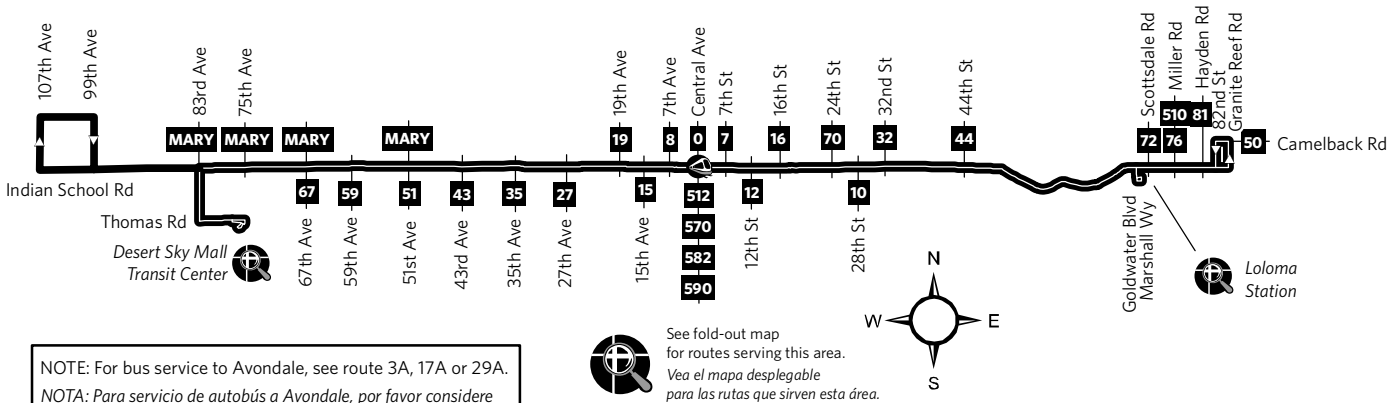

Route 41 — Indian School

NOTE: For bus service to Avondale, see route 3A, 17A or 29A.
 NOTA: Para servicio de autobús a Avondale, por favor considere las Rutas 3A, 17A ó 29A.

Monday-Friday Eastbound Lunes a Viernes, Rumbo al este

Route 41 — Indian School

Sunday Eastbound Domingo, Rumbo al este

DESERT SKY MALL	83RD AVE AT INDIAN SCHOOL	67TH AVE AT INDIAN SCHOOL	51ST AVE AT INDIAN SCHOOL	27TH AVE AT INDIAN SCHOOL	19TH AVE AT INDIAN SCHOOL	CENTRAL AT INDIAN SCHOOL	24TH ST AT INDIAN SCHOOL	44TH ST AT INDIAN SCHOOL	LOLOMA STATION	INDIAN SCHOOL AT HAYDEN
<i>(continued / continua)</i>										
4:47	4:55	5:02	5:10	5:23	5:30	5:40	5:54	6:05	6:19	6:28
5:17	5:25	5:32	5:40	5:53	6:00	6:10	6:24	6:35	6:49	6:58
5:47	5:55	6:02	6:10	6:23	6:30	6:40	6:54	7:05	7:19	7:28
6:17	6:25	6:32	6:40	6:53	7:00	7:10	7:24	7:35	7:49	7:58
6:47	6:55	7:02	7:10	7:23	7:30	7:40	7:54	8:04	8:16	8:25
7:18	7:26	7:33	7:41	7:54	8:01	8:10	8:22	8:31	8:43	8:52
7:53	8:01	8:08	8:16	8:26	8:31	8:40	8:52	9:01	9:13	9:22

Sunday Westbound Domingo, Rumbo al oeste

INDIAN SCHOOL AT HAYDEN	LOLOMA STATION	44TH ST AT INDIAN SCHOOL	24TH ST AT INDIAN SCHOOL	CENTRAL AT INDIAN SCHOOL	19TH AVE AT INDIAN SCHOOL	27TH AVE AT INDIAN SCHOOL	51ST AVE AT INDIAN SCHOOL	67TH AVE AT INDIAN SCHOOL	83RD AVE AT INDIAN SCHOOL	DESERT SKY MALL
<i>(continued / continua)</i>										
5:17	5:31	5:46	5:57	6:10	6:19	6:26	6:39	6:48	6:56	7:06
5:47	6:01	6:16	6:27	6:40	6:49	6:56	7:09	7:18	7:26	7:36
6:17	6:31	6:46	6:57	7:10	7:19	7:26	7:39	7:48	7:56	8:06
6:47	7:01	7:16	7:27	7:40	7:49	7:56	8:06	8:14	8:21	8:31
7:18	7:32	7:47	7:58	8:10	8:18	8:24	8:33	8:41	8:48	8:58
7:52	8:06	8:19	8:28	8:40	8:48	8:54	9:03	9:11	9:18	9:28

Destino...¡Antojitos Deliciosos! Centro de Scottsdale

Tome las rutas locales de autobús 41, 50, 66, 72, 76, ó el trolebús Scottsdale Trolley.