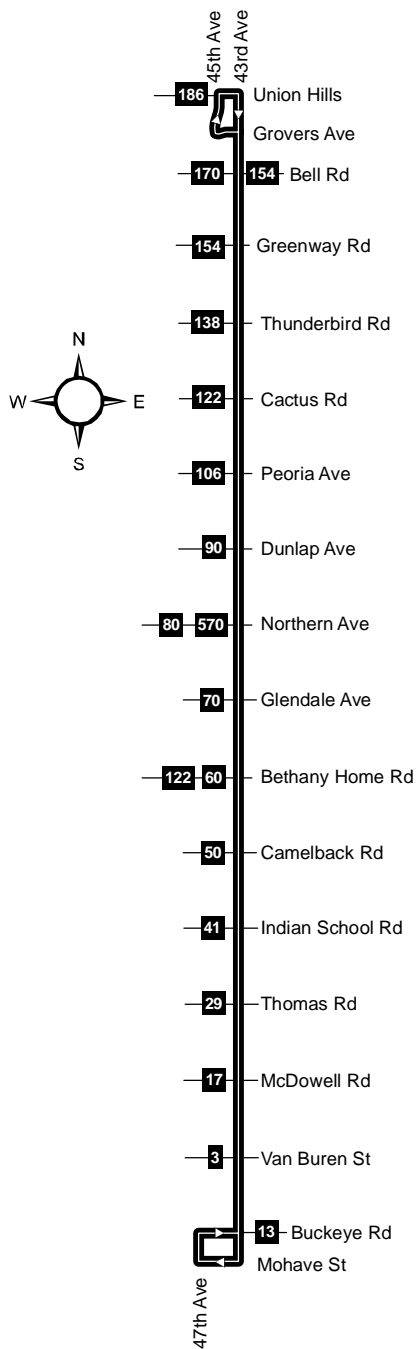

Route 43 — 43rd Avenue

Light type indicates AM times. **Bold type indicates PM times.** *Texto normal indica los horarios de la mañana. Texto remarcado indica los horarios de la tarde.*

Route 43 — 43rd Avenue

Monday-Friday Northbound Lunes a Viernes, Rumbo al norte

47TH AVE AT BUCKEYE	43RD AVE AT VAN BUREN	43RD AVE AT THOMAS	43RD AVE AT CAMELBACK	GLENDALE AT 43RD AVE	43RD AVE AT DUNLAP	THUNDERBIRD AT 43RD AVE	43RD AVE AT UNION HILLS
5:12	5:17	5:23	5:30	5:37	5:44	5:52	6:01
5:42	5:47	5:53	6:00	6:08	6:16	6:25	6:35
6:07	6:13	6:21	6:30	6:38	6:46	6:55	7:05
6:37	6:43	6:51	7:00	7:08	7:16	7:25	7:35
7:07	7:13	7:21	7:30	7:38	7:46	7:55	8:05
7:37	7:43	7:51	8:00	8:08	8:16	8:25	8:35
8:07	8:13	8:21	8:30	8:38	8:46	8:55	9:05
8:37	8:43	8:51	9:00	9:08	9:16	9:25	9:35
9:07	9:13	9:21	9:30	9:38	9:46	9:55	10:05
9:37	9:43	9:51	10:00	10:08	10:16	10:25	10:35
10:07	10:13	10:21	10:30	10:38	10:46	10:55	11:05
10:37	10:43	10:51	11:00	11:08	11:16	11:25	11:35
11:07	11:13	11:21	11:30	11:38	11:46	11:55	12:05
11:37	11:43	11:51	12:00	12:08	12:16	12:25	12:35
12:07	12:13	12:21	12:30	12:38	12:46	12:55	1:05
12:37	12:43	12:51	1:00	1:09	1:18	1:27	1:37
1:05	1:11	1:20	1:30	1:39	1:48	1:57	2:07
1:35	1:41	1:50	2:00	2:09	2:18	2:27	2:37
2:05	2:11	2:20	2:30	2:39	2:48	2:57	3:07
2:35	2:41	2:50	3:00	3:09	3:18	3:27	3:37
3:05	3:11	3:20	3:30	3:39	3:48	3:57	4:07
3:35	3:41	3:50	4:00	4:09	4:18	4:27	4:37
4:05	4:11	4:20	4:30	4:39	4:48	4:57	5:07
4:35	4:41	4:50	5:00	5:09	5:18	5:27	5:37
5:05	5:11	5:20	5:30	5:39	5:48	5:57	6:07
5:35	5:41	5:50	6:00	6:09	6:18	6:27	6:37
6:05	6:11	6:20	6:30	6:39	6:48	6:57	7:06
6:35	6:41	6:50	7:00	7:07	7:14	7:22	7:31
7:12	7:17	7:23	7:30	7:37	7:44	7:52	8:01
7:42	7:47	7:53	8:00	8:07	8:14	8:22	8:31
8:12	8:17	8:23	8:30	8:37	8:44	8:52	9:01
8:42	8:47	8:53	9:00	9:07	9:14	9:22	9:31
9:12	9:17	9:23	9:30	9:37	9:44	9:52	10:01
9:42	9:47	9:53	10:00	10:07	10:14	10:22	10:31