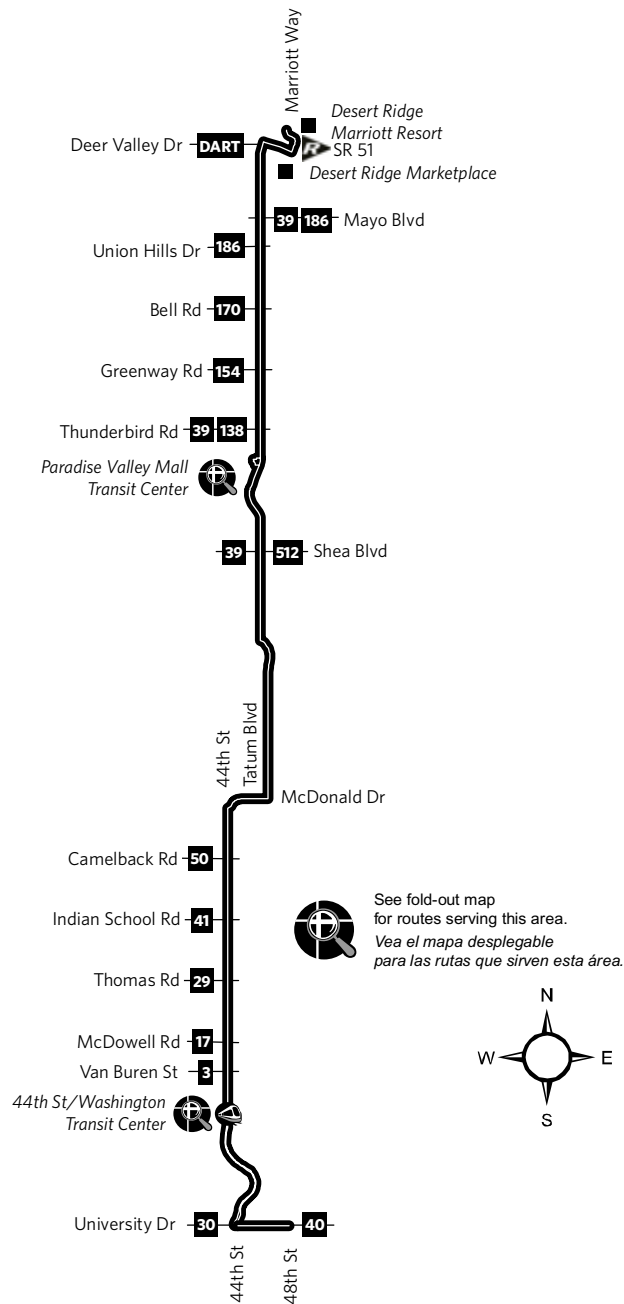

Route 44 — 44th St/Tatum

Light type indicates AM times. **Bold type indicates PM times.** *Texto normal indica los horarios de la mañana. Texto remarcado indica los horarios de la tarde.*
Use su teléfono celular para tener acceso a los mapas y horarios en ValleyMetro.org.