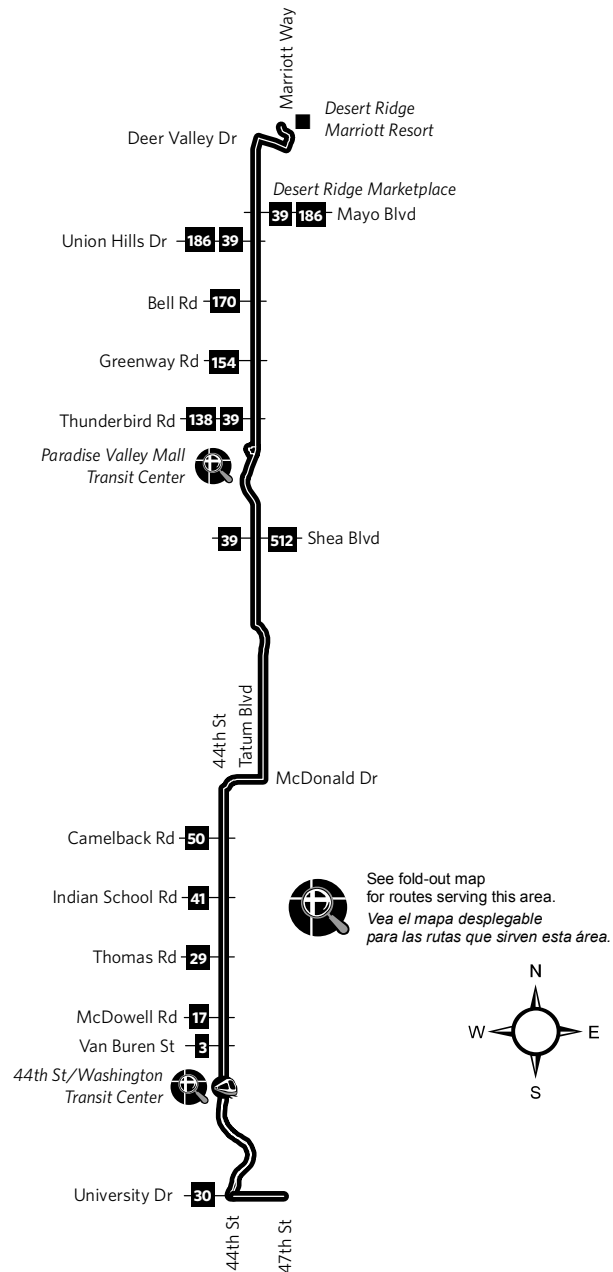

Route 44 — 44th St/Tatum