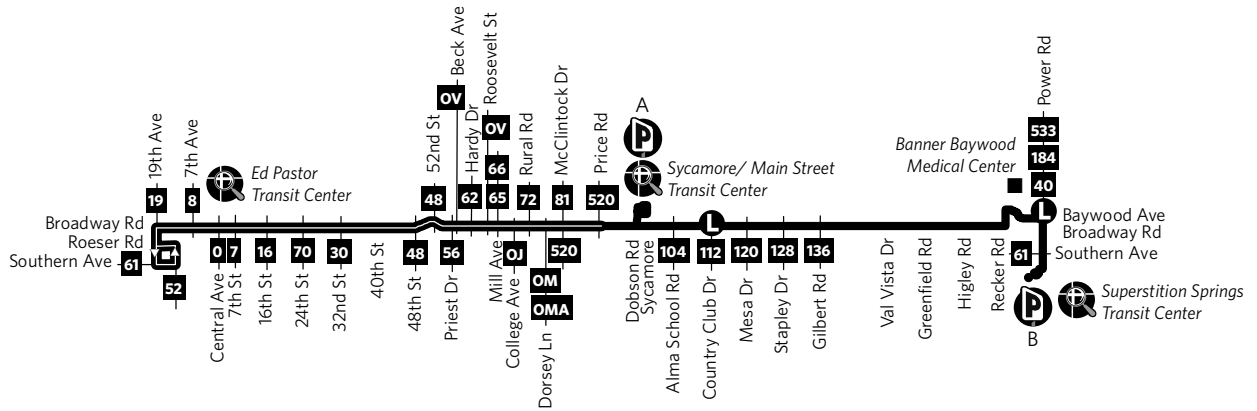

# Route 45 — Broadway

**P** Park-and-Ride

- A Sycamore/Main St Transit Center, NW corner of Main St and Sycamore
- B Superstition Springs Transit Center NW corner of Power Rd and US 60
- A Centro de Transporte Sycamore y Main St, esquina noroeste de Main St y Sycamore
- B Centro de Transporte Superstition Springs esquina nroeste de Power Rd y Carretera US 60

## Monday-Friday Eastbound Lunes a Viernes, Rumbo al este

19TH AVE AT SOUTHERN	BROADWAY AT 19TH AVE	CENTRAL AT BROADWAY	BROADWAY AT 24TH ST	48TH ST AT BROADWAY	HARDY AT BROADWAY	BROADWAY AT RURAL	BROADWAY AT PRICE	MAIN AT SYCAMORE	MESA DR AT BROADWAY	GILBERT RD AT BROADWAY	BROADWAY AT GREENFIELD	POWER AT BAYWOOD	SUPERSTITION SPRINGS CTR
				5:25	5:30	5:36	5:45	5:54	6:09	6:19	6:29	6:40	6:50
5:23	5:30	5:36	5:44	5:54	5:59	6:06	6:15	6:24	6:40	6:50	7:00	7:11	7:21
5:36	5:43	5:49	5:57	6:08	6:14	6:21	6:30						
5:49	5:56	6:03	6:12	6:23	6:29	6:36	6:45	6:54	7:10	7:20	7:30	7:41	7:51
6:00	6:09	6:18	6:27	6:38	6:44	6:51	7:00						
6:15	6:24	6:33	6:42	6:53	6:59	7:06	7:15	7:24	7:40	7:50	8:00	8:11	8:21
6:30	6:39	6:48	6:57	7:08	7:14	7:21	7:30						
6:45	6:54	7:03	7:12	7:23	7:29	7:36	7:45	7:54	8:10	8:20	8:30	8:41	8:51
7:00	7:09	7:18	7:27	7:38	7:44	7:51	8:00						
7:15	7:24	7:33	7:42	7:53	7:59	8:06	8:15	8:24	8:40	8:50	9:00	9:09	9:19
7:30	7:39	7:48	7:57	8:08	8:14	8:21	8:30						
7:45	7:54	8:03	8:12	8:23	8:29	8:36	8:45	8:54	9:09	9:19	9:29	9:38	9:48
8:00	8:09	8:18	8:27	8:38									
8:16	8:25	8:34	8:43	8:54	9:00	9:06	9:15	9:24	9:38	9:48	9:58	10:07	10:17
8:53	9:02	9:08	9:16	9:26	9:30	9:36	9:45	9:54	10:08	10:18	10:28	10:37	10:47
9:25	9:32	9:38	9:46	9:56	10:00	10:06	10:15	10:24	10:38	10:48	10:58	11:07	11:17
9:55	10:02	10:08	10:16	10:26	10:30	10:36	10:45	10:54	11:08	11:18	11:28	11:37	11:47

# Route 45 — Broadway