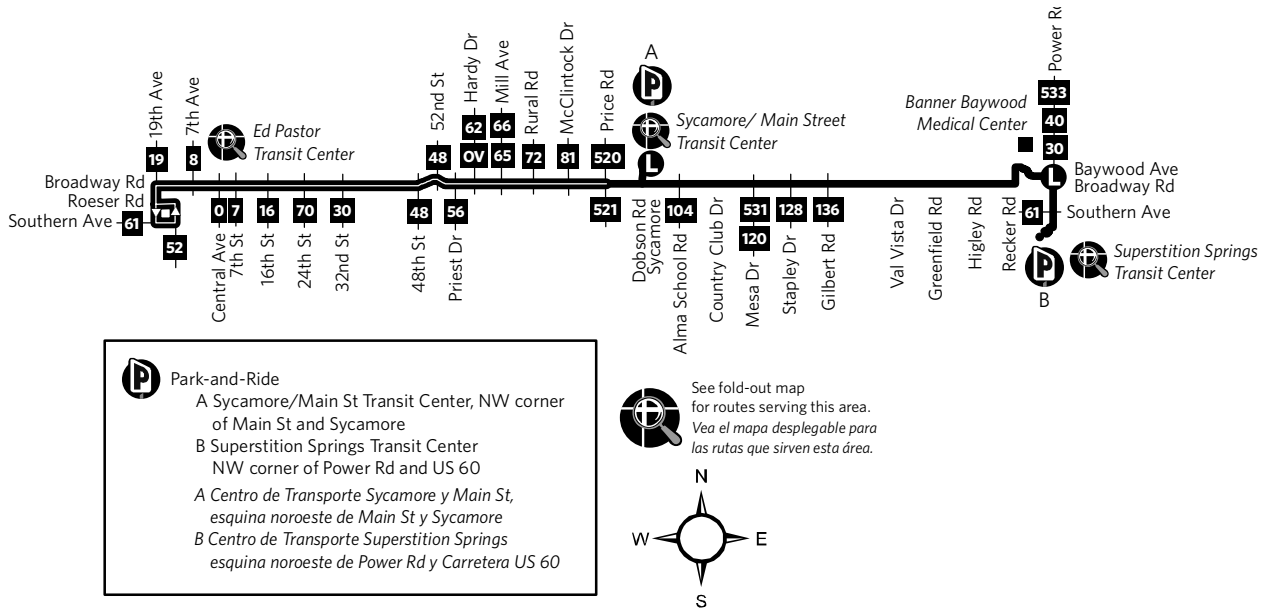

Route 45 — Broadway

Monday-Friday Eastbound Lunes a Viernes, Rumbo al este

19TH AVE AT SOUTHERN	BROADWAY AT 19TH AVE	CENTRAL AT BROADWAY	BROADWAY AT 24TH ST	48TH ST AT BROADWAY	BROADWAY AT RURAL	BROADWAY AT PRICE	MAIN AT SYCAMORE	MESA DR AT BROADWAY	GILBERT AT BROADWAY	BROADWAY AT GREENFIELD	BANNER BAYWOOD MEDICAL CTR	SUPERSTITION SPRINGS CTR
			5:26	5:36	5:45	5:54	6:12	6:22	6:32	6:41	6:50	
5:24	5:31	5:37	5:45	5:55	6:06	6:15	6:24	6:42	6:52	7:02	7:11	7:20
5:38	5:45	5:51	5:59	6:09	6:23	6:32						
5:48	5:55	6:01	6:12	6:22	6:36	6:45	6:54	7:12	7:22	7:32	7:41	7:50
6:00	6:09	6:18	6:29	6:39	6:53	7:02						
6:13	6:22	6:31	6:42	6:52	7:06	7:15	7:24	7:42	7:52	8:02	8:11	8:20
6:30	6:39	6:48	6:59	7:09	7:23	7:32						
6:43	6:52	7:01	7:12	7:22	7:36	7:45	7:54	8:12	8:22	8:32	8:41	8:50
7:00	7:09	7:18	7:29	7:39	7:53	8:02						
7:13	7:22	7:31	7:42	7:52	8:06	8:15	8:24	8:42	8:52	9:02	9:11	9:20
7:30	7:39	7:48	7:59	8:09	8:23	8:32						
7:43	7:52	8:01	8:12	8:22	8:36	8:45	8:54	9:11	9:21	9:31	9:40	9:49
8:00	8:09	8:18	8:29	8:39	8:53	9:02						
8:15	8:24	8:33	8:44	8:54	9:06	9:15	9:24	9:41	9:51	10:01	10:10	10:19
8:53	9:02	9:08	9:16	9:26	9:36	9:45	9:54	10:11	10:21	10:31	10:40	10:49
9:25	9:32	9:38	9:46	9:56	10:06	10:15	10:24	10:41	10:51	11:01	11:10	11:19
9:55	10:02	10:08	10:16	10:26	10:36	10:45	10:54	11:11	11:21	11:31	11:40	11:49
10:25	10:32	10:38	10:46	10:56	11:06	11:15	11:24	11:41	11:51	12:01	12:10	12:19
10:55	11:02	11:08	11:16	11:26	11:36	11:45	11:54	12:11	12:21	12:31	12:40	12:49
11:25	11:32	11:38	11:46	11:56	12:06	12:15	12:24	12:41	12:51	1:01	1:10	1:19
11:55	12:02	12:08	12:16	12:26	12:36	12:45	12:54	1:11	1:21	1:31	1:40	1:49
12:25	12:32	12:38	12:46	12:56	1:06	1:15	1:24	1:41	1:51	2:01	2:10	2:19
12:55	1:02	1:08	1:16	1:26	1:36	1:45	1:54	2:11	2:21	2:31	2:40	2:49
1:25	1:32	1:38	1:46	1:56	2:06	2:15	2:24	2:41	2:51	3:01	3:10	3:19