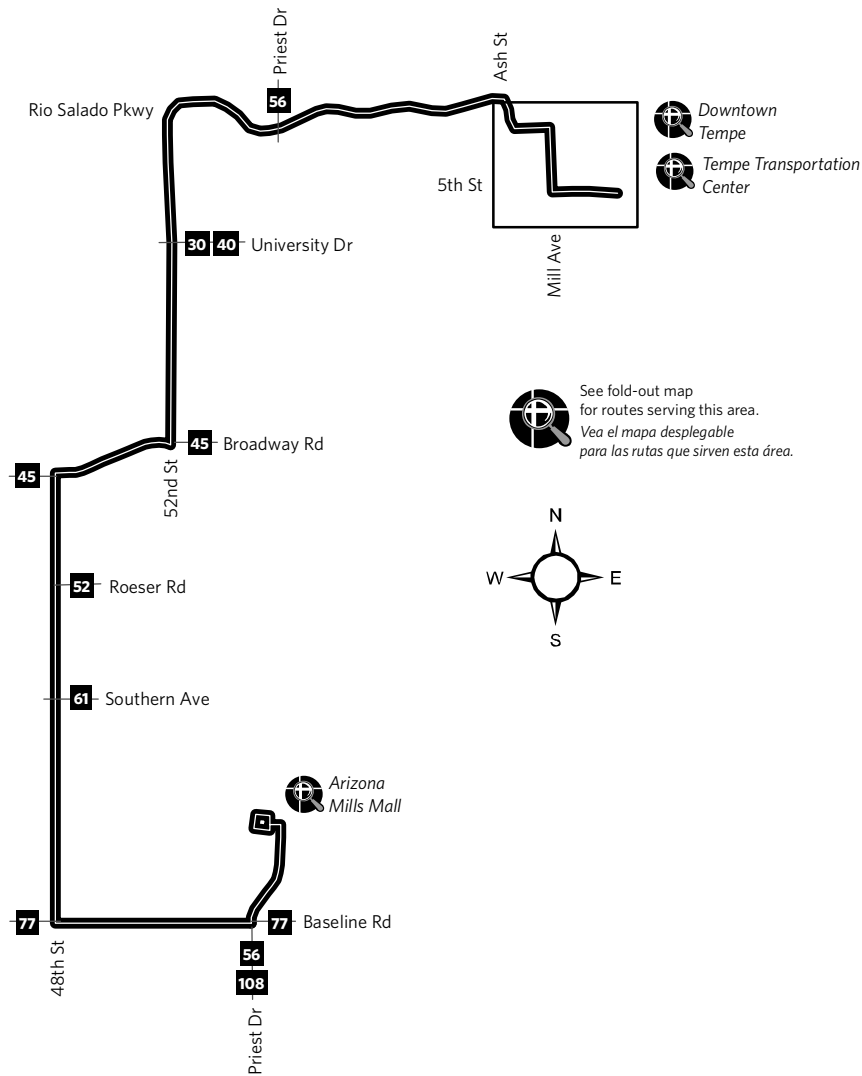

Route 48 — 48th Street/Rio Salado

Monday-Friday Northbound Lunes a Viernes, Rumbo al norte

ARIZONA MILLS MALL	48TH ST AT BROADWAY	52ND ST AT UNIVERSITY DR	TEMPE CTR FOR THE ARTS	TEMPE TRANS CTR
4:40	4:54	4:59	5:04	5:09
5:10	5:24	5:29	5:34	5:39
5:40	5:54	5:59	6:04	6:09
5:55	6:09	6:14	6:19	6:24

Monday-Friday Southbound Lunes a Viernes, Rumbo al sur

TEMPE TRANS CTR	TEMPE CTR FOR THE ARTS	52ND ST AT UNIVERSITY DR	48TH ST AT BROADWAY	ARIZONA MILLS MALL
5:00	5:05	5:10	5:15	5:31
5:30	5:35	5:40	5:45	6:01
6:00	6:05	6:10	6:15	6:31
6:15	6:20	6:25	6:30	6:46

Use su teléfono celular para tener acceso a los mapas y horarios en ValleyMetro.org.

Route 48 — 48th Street/Rio Salado

Sunday Northbound Domingo, Rumbo al norte

ARIZONA MILLS MALL	48TH ST AT BROADWAY	52ND ST AT UNIVERSITY DR	TEMPE CTR FOR THE ARTS	TEMPE TRANS CTR
<i>(continued / continua)</i>				
6:40	6:54	6:58	7:02	7:07
7:10	7:24	7:28	7:32	7:37
7:40	7:54	7:58	8:02	8:07
8:10	8:24	8:28	8:32	8:37
8:40	8:54	8:58	9:02	9:07
9:10	9:24	9:28	9:32	9:37
9:40	9:54	9:58	10:02	10:07
10:10	10:24	10:28	10:32	10:37
10:40	10:54	10:58	11:02	11:07
11:10	11:24	11:28	11:32	11:37
11:40	11:54	11:58	12:02	12:07
12:10	12:24	12:28	12:32	12:37
12:40	12:54	12:58	1:02	1:07
1:10	1:24	1:28	1:32	1:37
1:40	1:54	1:58	2:02	2:07
2:10	2:24	2:28	2:32	2:37
2:40	2:54	2:58	3:02	3:07
3:10	3:24	3:28	3:32	3:37
3:40	3:54	3:58	4:02	4:07
4:10	4:24	4:28	4:32	4:37
4:40	4:54	4:58	5:02	5:07
5:10	5:24	5:28	5:32	5:37
5:40	5:54	5:58	6:02	6:07
6:10	6:24	6:28	6:32	6:37
6:40	6:54	6:58	7:02	7:07
7:10	7:24	7:28	7:32	7:37
7:40	7:54	7:58	8:02	8:07
8:10	8:24	8:28	8:32	8:37
8:40	8:54	8:58	9:02	9:07
9:10	9:24	9:28	9:32	9:37
9:40	9:54	9:58	10:02	10:07
10:10	10:24	10:28	10:32	10:37