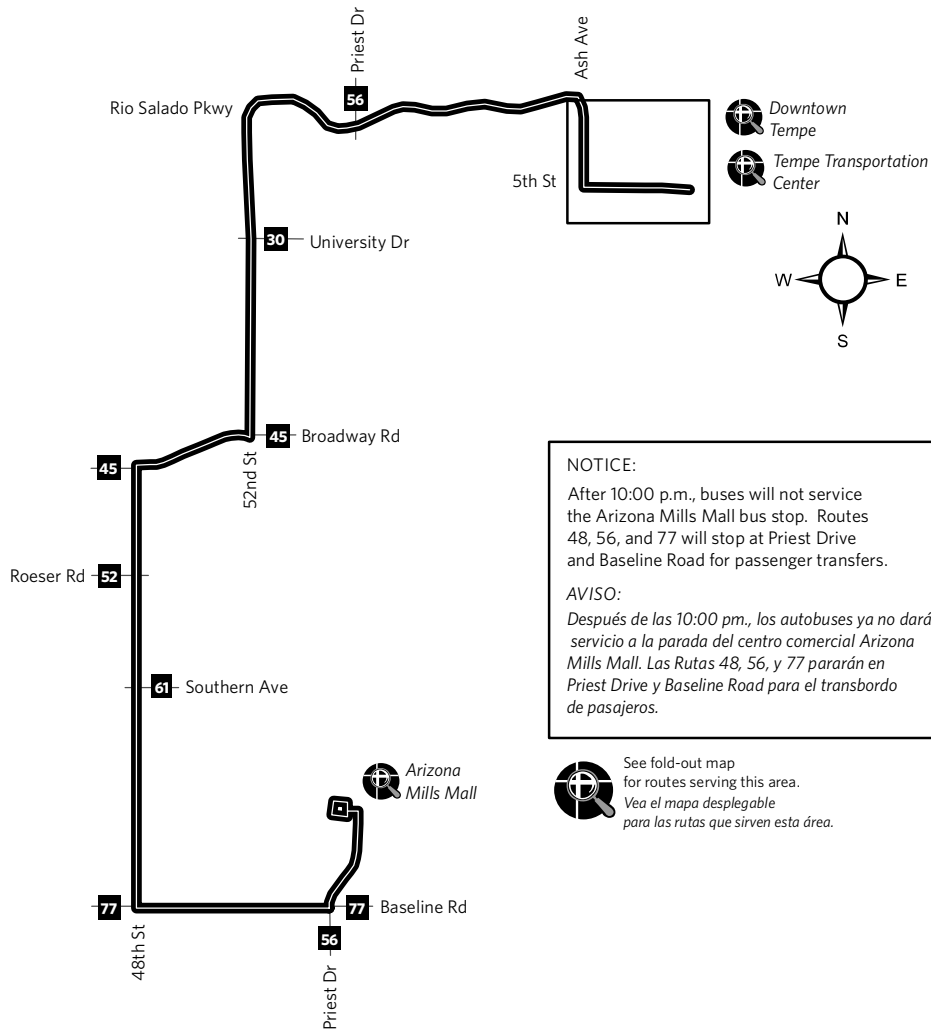

Route 48 — 48th Street/Rio Salado

NOTICE:
 After 10:00 p.m., buses will not service the Arizona Mills Mall bus stop. Routes 48, 56, and 77 will stop at Priest Drive and Baseline Road for passenger transfers.

AVISO:
 Después de las 10:00 pm., los autobuses ya no darán servicio a la parada del centro comercial Arizona Mills Mall. Las Rutas 48, 56, y 77 pararán en Priest Drive y Baseline Road para el transbordo de pasajeros.

See fold-out map for routes serving this area.
 Vea el mapa desplegable para las rutas que sirven esta área.

Route 48 — 48th Street/Rio Salado

Monday-Friday Northbound Lunes a Viernes, Rumbo al norte

ARIZONA MILLS MALL	PRIEST AT BASELINE	48TH ST AT BROADWAY	52ND ST AT UNIVERSITY	TEMPE CTR FOR THE ARTS	TEMPE TRANS CTR
5:10		5:24	5:29	5:34	5:39
5:40		5:54	5:59	6:04	6:09
6:10		6:24	6:29	6:34	6:39
6:40		6:54	6:59	7:04	7:09
7:10		7:24	7:29	7:34	7:39
7:40		7:54	7:59	8:04	8:09
8:10		8:24	8:29	8:34	8:39
8:40		8:54	8:59	9:04	9:09
9:10		9:24	9:29	9:34	9:39
9:40		9:54	9:59	10:04	10:09
10:10		10:24	10:29	10:34	10:39
10:40		10:54	10:59	11:04	11:09
11:10		11:24	11:29	11:34	11:39
11:40		11:54	11:59	12:04	12:09
12:10		12:24	12:29	12:34	12:39
12:40		12:54	12:59	1:04	1:09
1:10		1:24	1:29	1:34	1:39
1:40		1:54	1:59	2:04	2:09
2:10		2:24	2:29	2:34	2:39
2:40		2:54	2:59	3:04	3:09
3:07		3:24	3:29	3:34	3:39
3:37		3:54	3:59	4:04	4:09
4:07		4:24	4:29	4:34	4:39
4:37		4:54	4:59	5:04	5:09
5:07		5:24	5:29	5:34	5:39
5:37		5:54	5:59	6:04	6:09
6:10		6:24	6:29	6:34	6:39
6:40		6:54	6:59	7:04	7:09
7:10		7:24	7:29	7:34	7:39
7:40		7:54	7:59	8:04	8:09
8:10		8:24	8:29	8:34	8:39
8:40		8:54	8:59	9:04	9:09
9:10		9:24	9:29	9:34	9:39
9:40		9:54	9:59	10:04	10:09
	10:14	10:24	10:29	10:34	10:39
	10:44	10:54	10:59	11:04	11:09
	11:14	11:24	11:29	11:34	11:39
	11:44	11:54	11:59	12:04	12:09
	12:14	12:24	12:29	12:34	12:39