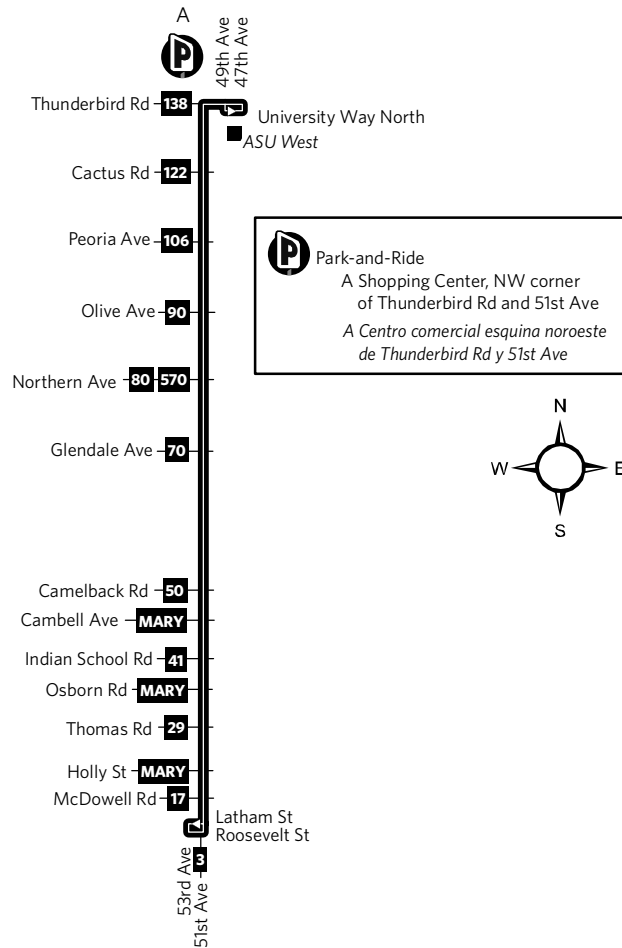

Route 51 — 51st Avenue

Monday-Friday Northbound Lunes a Viernes, Rumbo al norte

51ST AVE AT ROOSEVELT	51ST AVE AT THOMAS	51ST AVE AT CAMELBACK	51ST AVE AT GLENDALE	51ST AVE AT OLIVE	ASU WEST
5:19	5:25	5:35	5:44	5:52	6:05
5:54	6:00	6:10	6:19	6:27	6:40
6:29	6:35	6:45	6:54	7:02	7:15
7:04	7:10	7:20	7:29	7:37	7:50
7:39	7:45	7:55	8:04	8:12	8:25
8:14	8:20	8:30	8:39	8:47	9:00
8:49	8:55	9:05	9:14	9:22	9:35
9:24	9:30	9:40	9:49	9:57	10:10
9:59	10:05	10:15	10:24	10:32	10:45
10:34	10:40	10:50	10:59	11:07	11:20
11:09	11:15	11:25	11:34	11:42	11:55

Monday-Friday Southbound Lunes a Viernes, Rumbo al sur

ASU WEST	51ST AVE AT OLIVE	51ST AVE AT GLENDALE	51ST AVE AT CAMELBACK	51ST AVE AT THOMAS	51ST AVE AT LATHAM
4:31	4:45	4:53	5:00	5:08	5:13
5:06	5:20	5:28	5:35	5:43	5:48
5:41	5:55	6:03	6:10	6:18	6:23
6:16	6:30	6:38	6:45	6:53	6:58
6:51	7:05	7:13	7:20	7:28	7:33
7:26	7:40	7:48	7:55	8:03	8:08
8:01	8:15	8:23	8:30	8:38	8:43
8:36	8:50	8:58	9:05	9:13	9:18
9:11	9:25	9:33	9:40	9:48	9:53
9:46	10:00	10:08	10:15	10:23	10:28
10:21	10:35	10:43	10:50	10:58	11:03

Route 51 — 51st Avenue

Monday-Friday Northbound Lunes a Viernes, Rumbo al norte

51ST AVE AT ROOSEVELT	51ST AVE AT THOMAS	51ST AVE AT CAMELBACK	51ST AVE AT GLENDALE	51ST AVE AT OLIVE	ASU WEST
<i>(continued / continua)</i>					
11:44	11:50	12:00	12:09	12:17	12:30
12:19	12:25	12:35	12:44	12:52	1:05
12:54	1:00	1:10	1:19	1:27	1:40
1:29	1:35	1:45	1:54	2:02	2:15
2:04	2:10	2:20	2:29	2:37	2:50
2:39	2:45	2:55	3:04	3:12	3:25
3:14	3:20	3:30	3:39	3:47	4:00
3:49	3:55	4:05	4:14	4:22	4:35
4:24	4:30	4:40	4:49	4:57	5:10
4:59	5:05	5:15	5:24	5:32	5:45
5:34	5:40	5:50	5:59	6:07	6:20
6:09	6:15	6:25	6:34	6:42	6:55
6:44	6:50	7:00	7:08	7:16	7:29
7:20	7:26	7:35	7:43	7:51	8:04
7:55	8:01	8:10	8:18	8:26	8:39
8:30	8:36	8:45	8:53	9:01	9:14