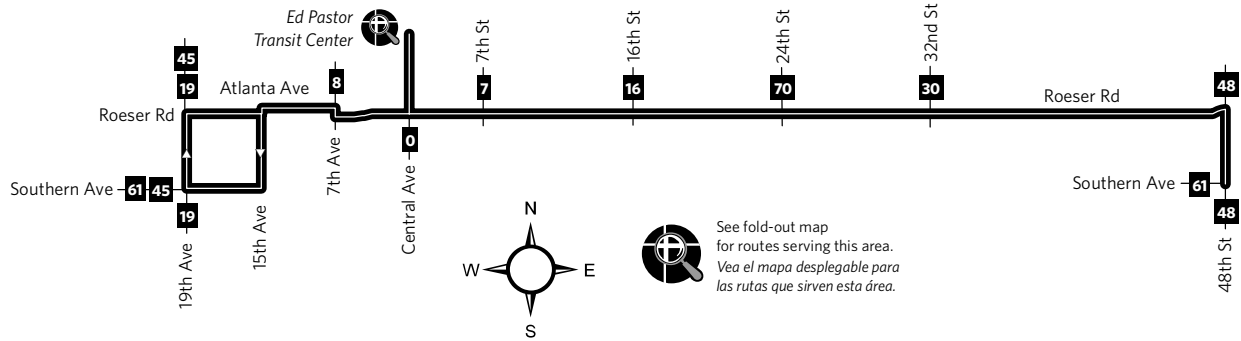

Route 52 — Roeser

Monday-Friday Eastbound Lunes a Viernes, Rumbo al este

19TH AVE AT SOUTHERN	7TH AVE AT ROESER	ED PASTOR TRANS CTR	7TH ST AT ROESER	24TH ST AT ROESER	48TH ST AT SOUTHERN
5:12	5:19	5:25	5:31	5:37	5:49
5:42	5:49	5:55	6:01	6:07	6:19
6:12	6:19	6:25	6:31	6:37	6:49
6:42	6:49	6:55	7:01	7:07	7:19
7:12	7:19	7:25	7:31	7:37	7:49
7:42	7:49	7:55	8:01	8:07	8:19
8:12	8:19	8:25	8:31	8:37	8:49
8:42	8:49	8:55	9:01	9:07	9:19
9:12	9:19	9:25	9:31	9:37	9:49
9:42	9:49	9:55	10:01	10:07	10:19
10:12	10:19	10:25	10:31	10:37	10:49
10:42	10:49	10:55	11:01	11:07	11:19
11:12	11:19	11:25	11:31	11:37	11:49
11:42	11:49	11:55	12:01	12:07	12:19
12:12	12:19	12:25	12:31	12:37	12:49
12:42	12:49	12:55	1:01	1:07	1:19
1:12	1:19	1:25	1:31	1:37	1:49
1:42	1:49	1:55	2:01	2:07	2:19
2:12	2:19	2:25	2:31	2:37	2:49
			2:55	3:01	3:13
2:42	2:49	2:55	3:01	3:07	3:19
3:12	3:19	3:25	3:31	3:37	3:49
3:42	3:49	3:55	4:01	4:07	4:19
4:12	4:19	4:25	4:31	4:37	4:49
4:42	4:49	4:55	5:01	5:07	5:19
5:12	5:19	5:25	5:31	5:37	5:49
5:42	5:49	5:55	6:01	6:07	6:19
6:12	6:19	6:25	6:31	6:37	6:49
6:42	6:49	6:55	7:01	7:07	7:19