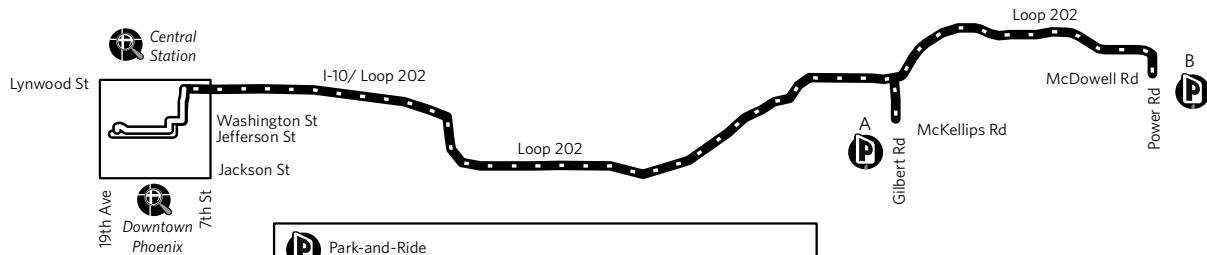

Route 535 — Northeast Mesa/Downtown Express

P Park-and-Ride
 A Village Grove Plaza (Temporary), near SE corner of Gilbert Rd and McKellips Rd (In rear)
 B Albertsons (Temporary), SE corner of Power Rd and McDowell Rd
 A Village Grove Plaza (Temporario), cerca de la esquina sureste de Gilbert Rd y McKellips Rd
 B Albertsons (Temporario), esquina sureste de Power Rd y McDowell Rd

See fold-out map for routes serving this area.
 Vea el mapa desplegable para los rutas que sirven esta área.

ON THE MOVE
 PARTNERS IN PROGRESS
 The Regional Transportation Partners logo is used to denote projects in the Regional Transportation Plan.
 El logotipo de Regional Transportation Partners es utilizado para denotar los proyectos del plan regional de transporte.

Monday-Friday AM Inbound Lunes a Viernes, de llegada por la mañana

| POWER AT MCDOWELL | GILBERT AT MCKELLIPS | CENTRAL AT VAN BUREN | 17TH AVE AT JEFFERSON |
|-------------------|----------------------|----------------------|-----------------------|
| 6:05 | | *6:38 | *6:45 |
| | 6:40 | *7:08 | *7:15 |
| 7:05 | | *7:38 | *7:45 |

Monday-Friday PM Outbound Lunes a Viernes, de salida por la tarde

| 18TH AVE AT JEFFERSON | CENTRAL AT VAN BUREN | GILBERT AT MCKELLIPS | POWER AT MCDOWELL |
|-----------------------|----------------------|----------------------|-------------------|
| 4:15 | 4:25 | | *4:58 |
| 4:45 | 4:55 | *5:23 | |
| 5:15 | 5:25 | | *5:58 |