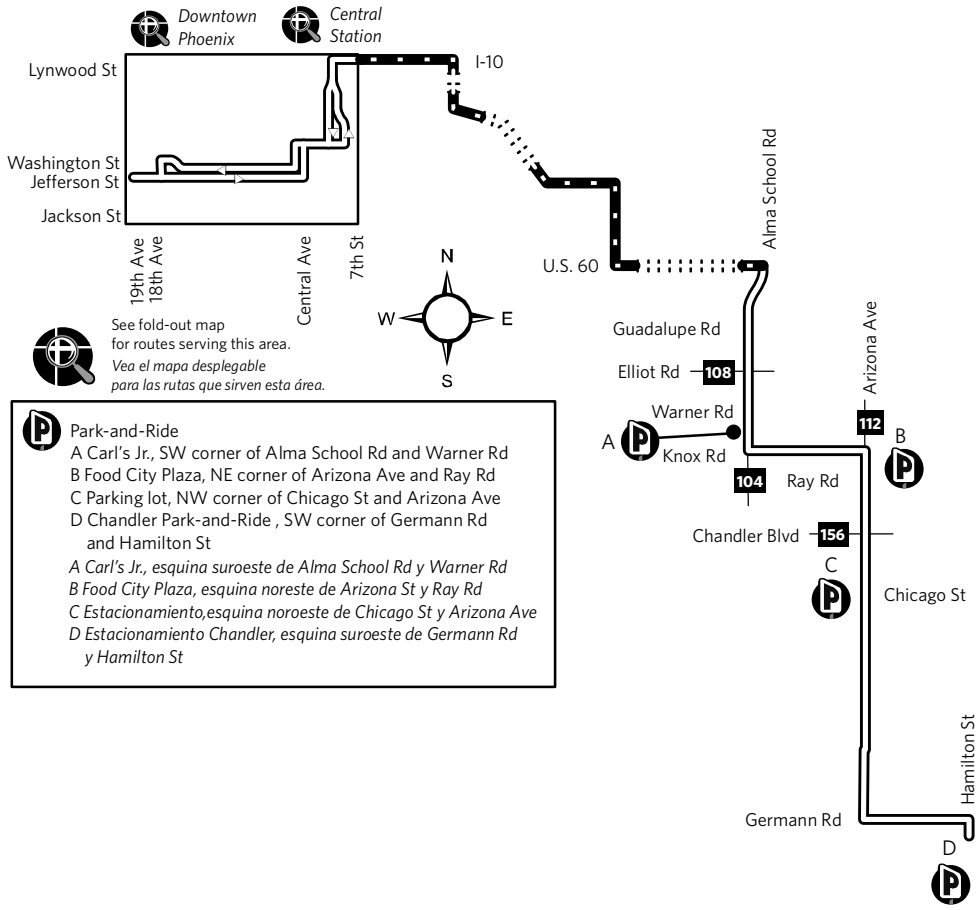

# Route 541 — Chandler Express

## Monday-Friday AM Inbound Lunes a Viernes, de llegada por la mañana

CHANDLER PARK-AND-RIDE	ARIZONA AVE AT CHICAGO	ALMA SCHOOL AT WARNER	ALMA SCHOOL AT GUADALUPE	ALMA SCHOOL AT ISABELLA	CENTRAL AT VAN BUREN	17TH AVE AT JEFFERSON
5:05	5:14	5:27	5:33	5:38	*6:13	*6:20
5:34	5:43	5:56	6:02	6:07	*6:43	*6:50
6:01	6:10	6:23	6:29	6:34	*7:13	*7:20
6:30	6:39	6:53	6:59	7:04	*7:43	*7:50
7:00	7:09	7:23	7:29	7:34	*8:13	*8:20

## Monday-Friday PM Outbound Lunes a Viernes, de salida por la tarde

18TH AVE AT JEFFERSON	CENTRAL AT VAN BUREN	ALMA SCHOOL AT ISABELLA	ALMA SCHOOL AT GUADALUPE	ALMA SCHOOL AT WARNER	ARIZONA AVE AT CHICAGO	CHANDLER PARK-AND-RIDE
3:38	3:48	*4:25	*4:28	*4:37	*4:47	*4:56
4:10	4:20	*4:57	*5:00	*5:10	*5:22	*5:31
4:40	4:50	*5:29	*5:34	*5:44	*5:56	*6:05
5:10	5:20	*6:00	*6:05	*6:15	*6:27	*6:36
5:40	5:50	*6:30	*6:35	*6:44	*6:54	*7:03

\* These time points are estimated and should not be used to coordinate transfers.

Estos horarios de paradas son estimaciones sobre las horas de llegada y no deben usarse para coordinar los transbordos.