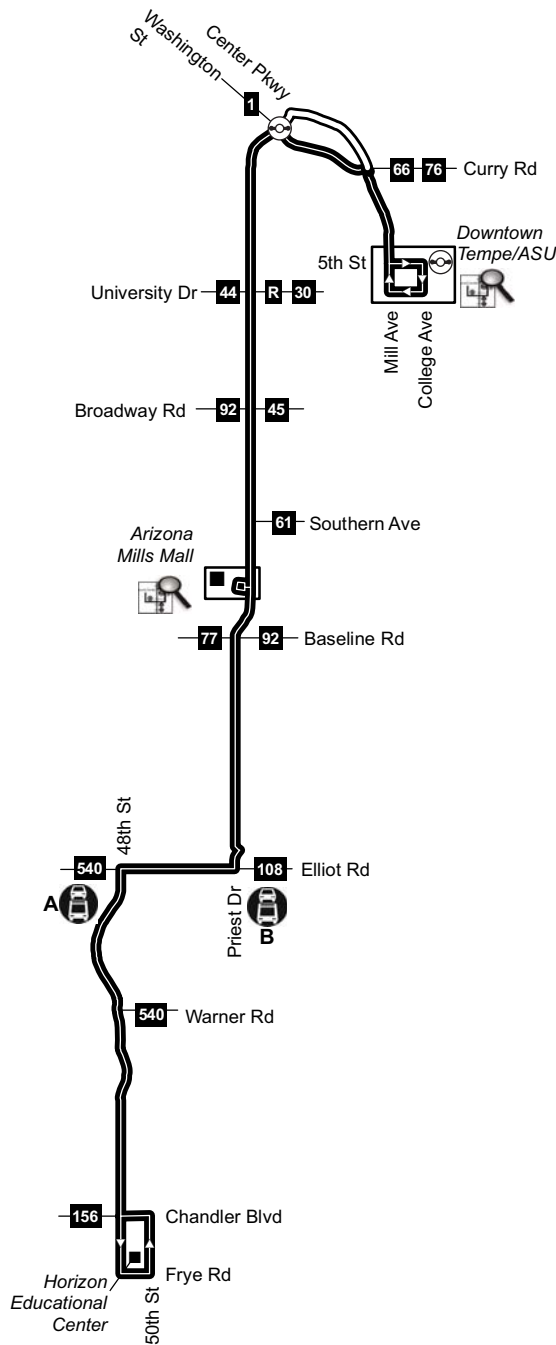

# Route 56 — Priest Drive

**Note:**  
Route 56 serves Washington St. between Priest Drive and Mill Ave. Monday through Friday 7 p.m. to 1 a.m., and all day Saturday and Sunday.

**Nota:**  
*la ruta 56 circula por la calle Washington entre Priest Drive y avenida Mill. De lunes a viernes de 7 p.m. a 1 a.m., y todo el día los sábados y los domingos.*

 Light Rail connection point  
Coming December 2008

 See fold-out map for routes serving this area.  
*Vea el mapa desplegable para las rutas que sirven esta área.*

 Park-and-Ride  
**A** Mountain View Lutheran Church, SW corner of Cheyenne and 48th Street  
**B** Costco, SE corner of Priest and Elliot

 Park-and-Ride  
**A** Iglesia Luterana Mountain View, esquina suroeste de Cheyenne y la Calle 48  
**B** Costco, esquina sureste de Priest y Elliot

# Route 56 — Priest Drive