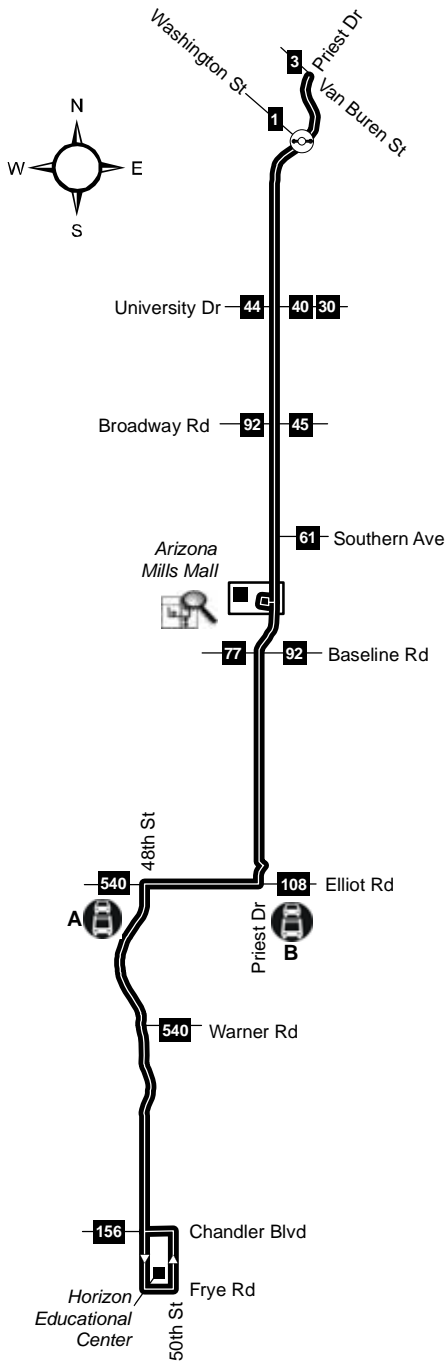

Route 56 — Priest Drive

See fold-out map for routes serving this area.
Vea el mapa desplegable para las rutas que sirven esta área.

Park-and-Ride
A Mountain View Lutheran Church, SW corner of Cheyenne and 48th Street
B Costco, SE corner of Priest and Elliot

Park-and-Ride
A Iglesia Luterana Mountain View, esquina suroeste de Cheyenne y la Calle 48
B Costco, esquina suroeste de Priest y Elliot

Light type indicates AM times. **Bold type indicates PM times.** *Texto normal indica los horarios de la mañana. **Texto remarcado indica los horarios de la tarde.***