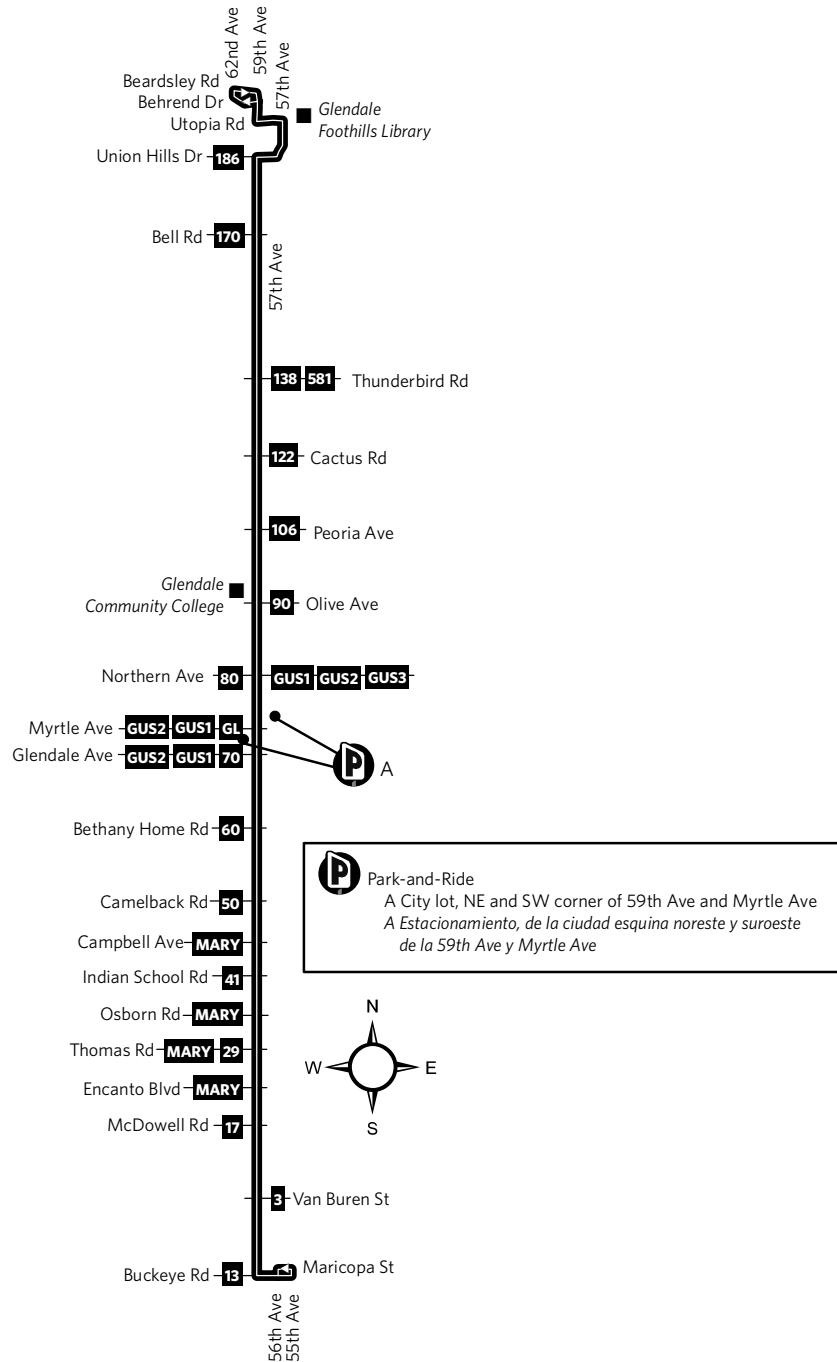

Route 59 — 59th Avenue

Route 59 — 59th Avenue

Monday-Friday Northbound Lunes a Viernes, Rumbo al norte

59TH AVE AT BUCKEYE	59TH AVE AT VAN BUREN	THOMAS AT 59TH AVE	CAMELBACK AT 59TH AVE	GLENDALE AVE AT 59TH AVE	59TH AVE AT OLIVE	59TH AVE AT THUNDERBIRD	59TH AVE AT BELL	59TH AVE AT BEARDSLEY RD
5:19	5:22	5:31	5:40	5:49	5:58	6:10	6:18	6:26
5:49	5:52	6:01	6:10	6:19	6:28	6:40	6:48	6:56
6:19	6:22	6:31	6:40	6:49	6:58	7:10	7:18	7:26
	5:6:47	6:56	7:05	7:14				
6:49	6:52	7:01	7:10	7:19	7:28	7:40	7:48	7:56
7:10	7:13	7:22	7:31	7:40	7:49	8:01	8:09	8:17
7:49	7:52	8:01	8:10	8:19	8:28	8:40	8:48	8:56
8:19	8:22	8:31	8:40	8:49	8:58	9:10	9:18	9:26
8:49	8:52	9:01	9:10	9:19	9:28	9:40	9:48	9:56
9:19	9:22	9:31	9:40	9:49	9:58	10:10	10:18	10:26
9:49	9:52	10:01	10:10	10:19	10:28	10:40	10:48	10:56
10:19	10:22	10:31	10:40	10:49	10:58	11:10	11:18	11:26
10:49	10:52	11:01	11:10	11:19	11:28	11:40	11:48	11:56
11:19	11:22	11:31	11:40	11:49	11:58	12:10	12:18	12:26
11:49	11:52	12:01	12:10	12:19	12:28	12:40	12:48	12:56
12:19	12:22	12:31	12:40	12:49	12:58	1:10	1:18	1:26
12:47	12:50	12:59	1:10	1:20	1:30	1:42	1:50	1:58
1:16	1:19	1:29	1:40	1:50	2:00	2:12	2:20	2:28
1:46	1:49	1:59	2:10	2:20	2:30	2:42	2:50	2:58
2:16	2:19	2:29	2:40	2:50	3:00	3:12	3:20	3:28
2:46	2:49	2:59	3:10	3:20	3:30	3:42	3:50	3:58
3:16	3:19	3:29	3:40	3:50	4:00	4:12	4:20	4:28
3:46	3:49	3:59	4:10	4:20	4:30	4:42	4:50	4:58
4:16	4:19	4:29	4:40	4:50	5:00	5:12	5:20	5:28
4:46	4:49	4:59	5:10	5:20	5:30	5:42	5:50	5:58
5:16	5:19	5:29	5:40	5:50	6:00	6:12	6:20	6:28
5:46	5:49	5:59	6:10	6:20	6:30	6:42	6:50	6:58
6:16	6:19	6:29	6:40	6:50	7:00	7:12	7:20	7:28
6:46	6:49	6:59	7:10	7:20	7:30	7:42	7:50	7:58
7:18	7:21	7:31	7:40	7:49	7:58	8:10	8:18	8:26
7:49	7:52	8:01	8:10	8:19	8:28	8:40	8:48	8:56
8:19	8:22	8:31	8:40	8:49	8:58	9:10	9:18	9:26
8:59	9:02	9:11	9:20	9:29	9:38	9:50	9:58	10:06
9:39	9:42	9:51	10:00	10:09	10:18	10:30	10:38	10:46