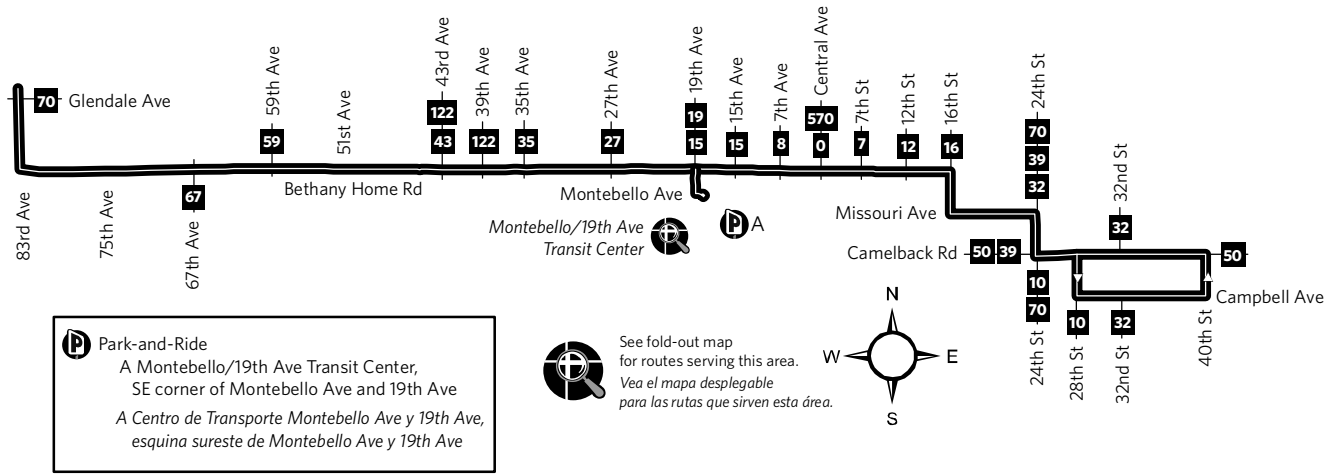

Route 60 — Bethany Home

Monday-Friday Eastbound Lunes a Viernes, Rumbo al este

GLENDALE AT 83RD AVE	67TH AVE AT BETHANY HOME	43RD AVE AT BETHANY HOME	19TH AVE AT MONTEBELLO AVE	CENTRAL AT BETHANY HOME	16TH ST AT BETHANY HOME	CAMELBACK AT 24TH ST	40TH ST AT CAMELBACK
5:04	5:13	5:24	5:40	5:50	5:55	6:02	6:12
5:30	5:39	5:50	6:08	6:20	6:25	6:32	6:42
5:53	6:03	6:18	6:38	6:50	6:55	7:02	7:12
6:22	6:33	6:48	7:08	7:20	7:25	7:32	7:42
6:52	7:03	7:18	7:38	7:50	7:55	8:02	8:12
7:22	7:33	7:48	8:08	8:20	8:25	8:32	8:42
7:52	8:03	8:18	8:38	8:50	8:55	9:02	9:12
8:25	8:36	8:51	9:10	9:20	9:26	9:33	9:43
9:01	9:11	9:22	9:40	9:50	9:56	10:03	10:13
9:31	9:41	9:52	10:10	10:20	10:26	10:33	10:43
10:01	10:11	10:22	10:40	10:50	10:56	11:03	11:13
10:31	10:41	10:52	11:10	11:20	11:26	11:33	11:43
11:01	11:11	11:22	11:40	11:50	11:56	12:03	12:13
11:31	11:41	11:52	12:10	12:20	12:26	12:33	12:43
12:01	12:11	12:22	12:40	12:50	12:56	1:03	1:13
12:31	12:41	12:52	1:10	1:20	1:26	1:33	1:43
1:01	1:11	1:22	1:40	1:50	1:56	2:03	2:13
1:31	1:41	1:52	2:10	2:20	2:26	2:33	2:43
2:01	2:11	2:22	2:40	2:50	2:56	3:03	3:13
2:29	2:39	2:50	3:08	3:20	3:26	3:33	3:43
2:55	3:06	3:19	3:38	3:50	3:56	4:03	4:13
3:25	3:36	3:49	4:08	4:20	4:26	4:33	4:43
3:55	4:06	4:19	4:38	4:50	4:56	5:03	5:13
4:25	4:36	4:49	5:08	5:20	5:26	5:33	5:43
4:55	5:06	5:19	5:38	5:50	5:56	6:03	6:13
5:25	5:36	5:49	6:08	6:20	6:26	6:33	6:43
5:55	6:06	6:19	6:38	6:50	6:56	7:03	7:13
6:29	6:40	6:53	7:10	7:20	7:25	7:32	7:42
7:04	7:13	7:24	7:40	7:50	7:55	8:02	8:12

Use su teléfono celular para tener acceso a los mapas y horarios en ValleyMetro.org.

Route 60 — Bethany Home

Monday-Friday Eastbound Lunes a Viernes, Rumbo al este

GLENDALE AT 83RD AVE	67TH AVE AT BETHANY HOME	43RD AVE AT BETHANY HOME	19TH AVE AT MONTEBELLO AVE	CENTRAL AT BETHANY HOME	16TH ST AT BETHANY HOME	CAMELBACK AT 24TH ST	40TH ST AT CAMELBACK
<i>(continued / continua)</i>							
7:34	7:43	7:54	8:10	8:20	8:25	8:32	8:42
8:04	8:13	8:24	8:40	8:50	8:55	9:02	9:12
8:34	8:43	8:54	9:10	9:20	9:25	9:32	9:42