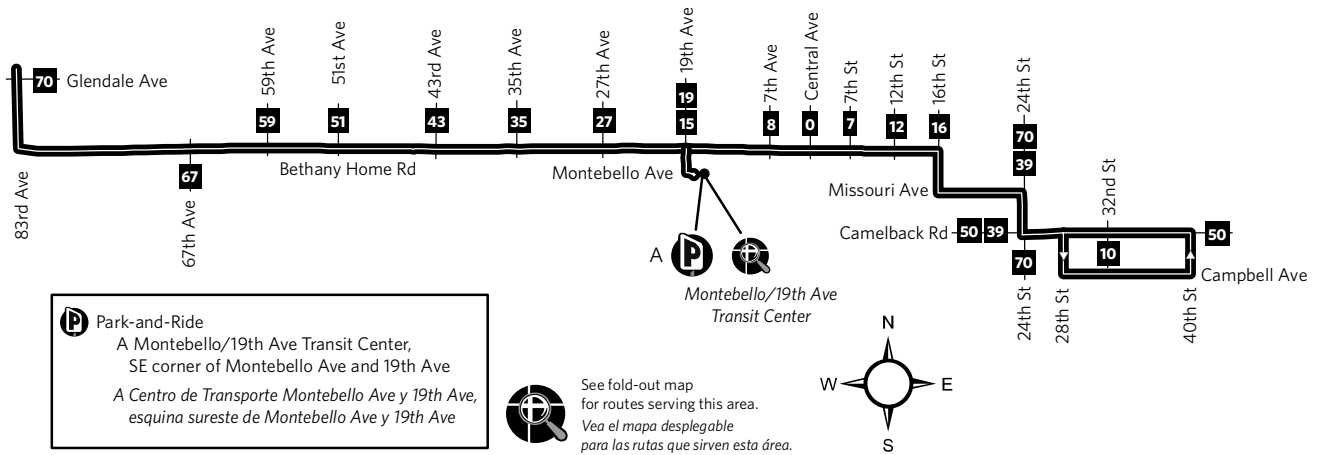

# Route 60 — Bethany Home

# Route 60 — Bethany Home

(continued / continua)

## Monday-Friday Eastbound Lunes a Viernes, Rumbo al este

GLENDALE AVE AT 83RD AVE	67TH AVE AT BETHANY HOME	43RD AVE AT BETHANY HOME	19TH AVE AT MONTEBELLO AVE	CENTRAL AT BETHANY HOME	16TH ST AT BETHANY HOME	CAMELBACK AT 24TH ST	40TH ST AT CAMELBACK
5:55	6:06	6:19	6:38	6:50	6:56	7:03	7:13
6:29	6:40	6:53	7:10	7:20	7:25	7:32	7:42
7:04	7:13	7:24	7:40	7:50	7:55	8:02	8:12
7:34	7:43	7:54	8:10	8:20	8:25	8:32	8:42
8:04	8:13	8:24	8:40	8:50	8:55	9:02	9:12
8:34	8:43	8:54	9:10	9:20	9:25	9:32	9:42

## Monday-Friday Westbound Lunes a Viernes, Rumbo al oeste

40TH ST AT CAMELBACK	CAMELBACK AT 24TH ST	16TH ST AT BETHANY HOME	CENTRAL AT BETHANY HOME	19TH AVE AT MONTEBELLO AVE	43RD AVE AT BETHANY HOME	67TH AVE AT BETHANY HOME	GLENDALE AVE AT 83RD AVE
6:25	6:33	6:42	6:50	7:02	7:18	7:29	7:41
7:00	7:08	7:15	7:20	7:30	7:46	7:57	8:09
7:30	7:38	7:45	7:50	8:00	8:16	8:27	8:39
8:00	8:08	8:15	8:20	8:30	8:46	8:57	9:09
8:30	8:38	8:45	8:50	9:00	9:16	9:27	9:39