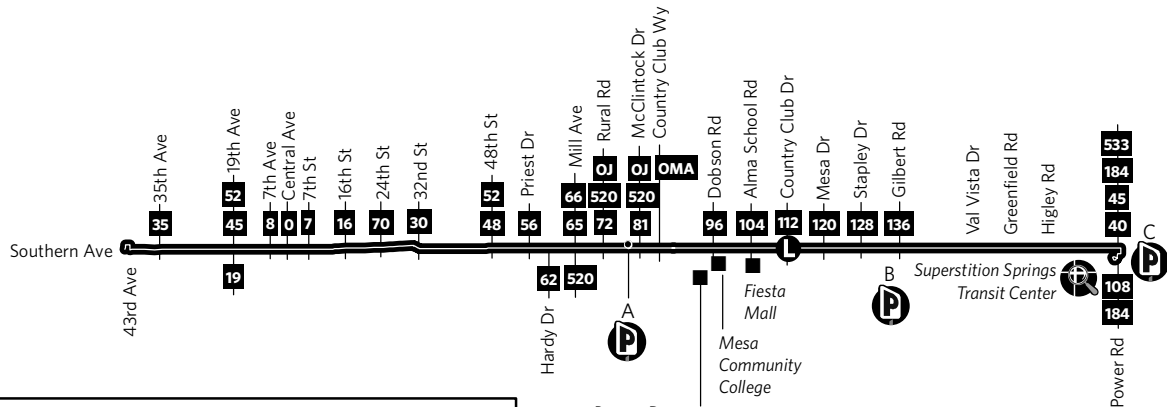

# Route 61 — Southern

**Park-and-Ride**  
 A Grace Community Church, NW corner of Southern Ave and Dorsey Ln  
 B South Center Shopping Plaza, SW corner of Gilbert Rd and Southern Ave  
 C Superstition Springs Transit Center, NW corner of Power Rd and US 60  
 A Iglesia Comunitaria Grace, esquina noroeste de Southern Ave y Dorsey Ln  
 B Centro comercial South Center, esquina suroeste de Gilbert Rd y Southern Ave  
 B Centro de Transporte Superstition Springs esquina noroeste de Power Rd y Carretera US 60

## Monday-Friday Eastbound Lunes a Viernes, Rumbo al este

43RD AVE AT SOUTHERN	19TH AVE AT SOUTHERN	CENTRAL AT SOUTHERN	24TH ST AT SOUTHERN	48TH ST AT SOUTHERN	RURAL AT SOUTHERN	PRICE AT SOUTHERN	SOUTHERN AT DOBSON RD	SOUTHERN AT COUNTRY CLUB	GILBERT RD AT SOUTHERN	SOUTHERN AT GREENFIELD	SUPERSTITION SPRINGS CTR
				5:09	5:20	4:58	5:01	5:09	5:23	5:32	5:44
5:08	5:16	5:21	5:30	5:39	5:50		6:01	6:10	6:25	6:35	6:48
5:22	5:30	5:35	5:44	5:53	6:05		6:17	6:26	6:41	6:51	7:04
5:35	5:43	5:48	5:57	6:07	6:20		6:32	6:41	6:56	7:06	7:19
5:49	5:57	6:02	6:12	6:22	6:35		6:47	6:56	7:11	7:21	7:34
6:02	6:11	6:17	6:27	6:37	6:50		7:02	7:11	7:26	7:36	7:49
6:17	6:26	6:32	6:42	6:52	7:05		7:17	7:26	7:41	7:51	8:04
6:32	6:41	6:47	6:57	7:07	7:20		7:32	7:41	7:56	8:06	8:19
6:47	6:56	7:02	7:12	7:22	7:35		7:47	7:56	8:11	8:21	8:34
7:02	7:11	7:17	7:27	7:37	7:50		8:02	8:11	8:26	8:36	8:49
7:17	7:26	7:32	7:42	7:52	8:05		8:17	8:26	8:41	8:51	9:04
7:32	7:41	7:47	7:57	8:07	8:20		8:32	8:41	8:56	9:06	9:19
7:47	7:56	8:02	8:12	8:22	8:35		8:47	8:56	9:11	9:21	9:34
8:02	8:11	8:17	8:27	8:37	8:50		9:02	9:11	9:26	9:36	9:49
8:32	8:41	8:47	8:57	9:07	9:20		9:32	9:41	9:56	10:06	10:19
9:02	9:11	9:17	9:27	9:37	9:50		10:02	10:11	10:26	10:36	10:51

# Route 61 — Southern