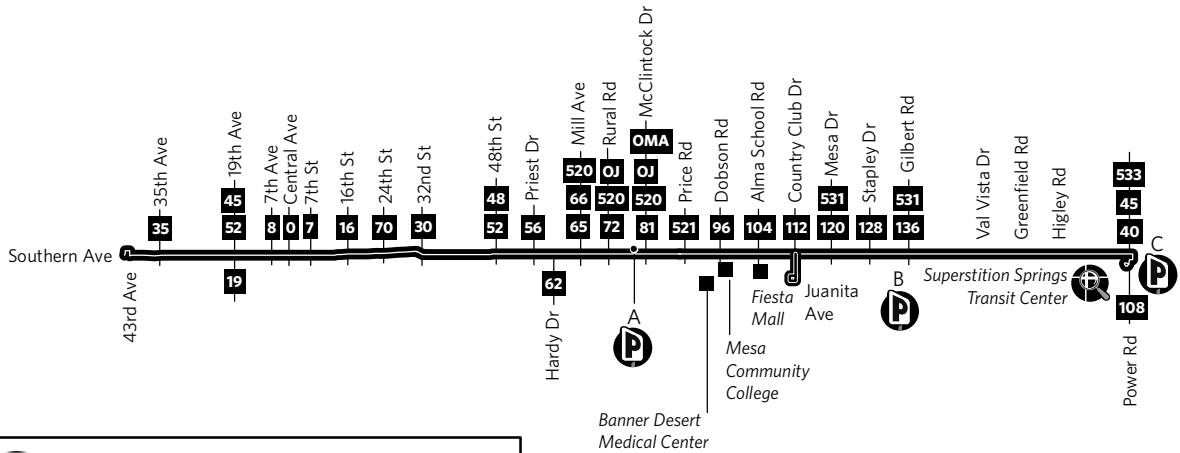

Route 61 — Southern

Park-and-Ride

- A Grace Community Church, NW corner of Southern Ave and Dorsey Ln
- B South Center Shopping Plaza, SW corner of Gilbert Rd and Southern Ave
- C Superstition Springs Transit Center, NW corner of Power Rd and US 60

A Iglesia Comunitaria Grace, esquina noroeste de Southern Ave y Dorsey Ln
 B Centro comercial South Center, esquina suroeste de Gilbert Rd y Southern Ave
 B Centro de Transporte Superstition Springs esquina noroeste de Power Rd y Carretera US 60

Monday-Friday Westbound Lunes a Viernes, Rumbo al oeste

SUPERSTITION SPRINGS CTR	SOUTHERN AT GREENFIELD	GILBERT AT SOUTHERN	ALMA SCHOOL AT SOUTHERN	PRICE AT SOUTHERN	RURAL AT SOUTHERN	48TH ST AT SOUTHERN	24TH ST AT SOUTHERN	CENTRAL AT SOUTHERN	19TH AVE AT SOUTHERN	39TH AVE AT SOUTHERN AVE
4:32	4:42	4:51	5:08	5:17	5:25	5:35	5:44	5:52	5:59	6:13
5:02	5:12	5:21	5:38	5:47	5:55	6:05	6:15	6:23	6:30	6:44
5:31	5:41	5:50	6:07	6:17	6:25	6:35	6:45	6:53	7:00	7:14
5:45	5:55	6:04	6:22	6:32	6:40	6:50	7:00	7:08	7:15	7:29
5:58	6:09	6:19	6:37	6:47	6:55	7:05	7:15	7:23	7:30	7:44
6:13	6:24	6:34	6:52	7:02	7:10	7:20	7:30	7:38	7:45	7:59
6:28	6:39	6:49	7:07	7:17	7:25	7:35	7:45	7:53	8:00	8:14
6:43	6:54	7:04	7:22	7:32	7:40	7:50	8:00	8:08	8:15	8:29
6:58	7:09	7:19	7:37	7:47	7:55	8:05	8:15	8:23	8:30	8:44
7:13	7:24	7:34	7:52	8:02	8:10	8:20	8:30	8:38	8:45	8:59
7:28	7:39	7:49	8:07	8:17	8:25	8:35	8:45	8:53	9:00	9:14
7:43	7:54	8:04	8:22	8:32	8:40	8:50	9:00	9:08	9:15	9:29
7:58	8:09	8:19	8:37	8:47	8:55	9:05	9:14	9:22	9:29	9:43
8:13	8:24	8:34	8:52	9:02	9:10	9:20				
8:29	8:40	8:50	9:08	9:17	9:25	9:35	9:44	9:52	9:59	10:13
8:46	8:57	9:06	9:23	9:32	9:40	9:50				
9:17	9:27	9:36	9:53	10:02	10:10	10:20	10:29	10:37	10:44	10:58
9:47	9:57	10:06	10:23	10:32	10:40	10:50	10:59	11:07	11:14	11:28