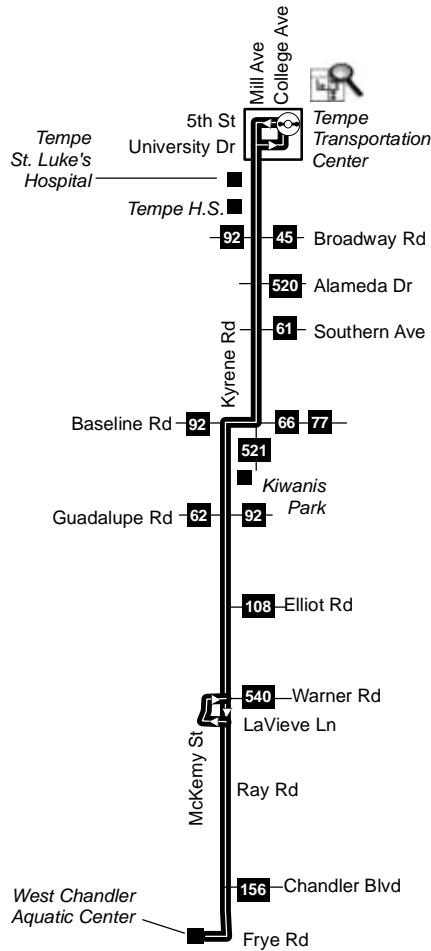

Route 65 — Mill/Kyrene

See fold-out map for routes serving this area.
 Vea el mapa desplegable para las rutas que sirven este area.

NOTICE:
 Bus stops on LaVieve Ln, McKemy St, and Warner Rd. are served only by trips ending at Warner Rd.

AVISO:
 Las paradas de autobus sobre La Vieve Lane, la Calle Mckemy y la Calle Warner son servidas en los viajes que llegan unicamente hasta la Calle Warner.

Monday-Friday Northbound Lunes a Viernes, Rumbo al norte

KYRENE AT FRYE	KYRENE AT WARNER	KYRENE AT GUADALUPE	MILL AT BASELINE	MILL AT BROADWAY	TEMPE TRANSP. CENTER
	5:20	5:27	5:32	5:40	5:50
	5:50	5:57	6:02	6:10	6:20
	6:20	6:27	6:32	6:40	6:50
6:42	6:50	6:57	7:02	7:10	7:20
7:12	7:20	7:27	7:32	7:40	7:50
7:42	7:50	7:57	8:02	8:10	8:20
8:12	8:20	8:27	8:32	8:40	8:50
8:42	8:50	8:57	9:02	9:10	9:20
9:12	9:20	9:27	9:32	9:40	9:50
9:42	9:50	9:57	10:02	10:10	10:20
10:12	10:20	10:27	10:32	10:40	10:50

Monday-Friday Southbound Lunes a Viernes, Rumbo al sur

TEMPE TRANSP. CENTER	MILL AT BROADWAY	MILL AT BASELINE	KYRENE AT GUADALUPE	KYRENE AT WARNER	KYRENE AT FRYE
5:29	5:38	5:46	5:52	5:59	
5:59	6:08	6:16	6:22	6:29	
6:29	6:38	6:46	6:52	6:59	
6:59	7:08	7:16	7:22	7:29	7:37
7:29	7:38	7:46	7:52	7:59	8:07
7:59	8:08	8:16	8:22	8:29	8:37
8:29	8:38	8:46	8:52	8:59	9:07
8:59	9:08	9:16	9:22	9:29	9:37
9:29	9:38	9:46	9:52	9:59	10:07
9:59	10:08	10:16	10:22	10:29	10:37
10:29	10:38	10:46	10:52	10:59	11:07