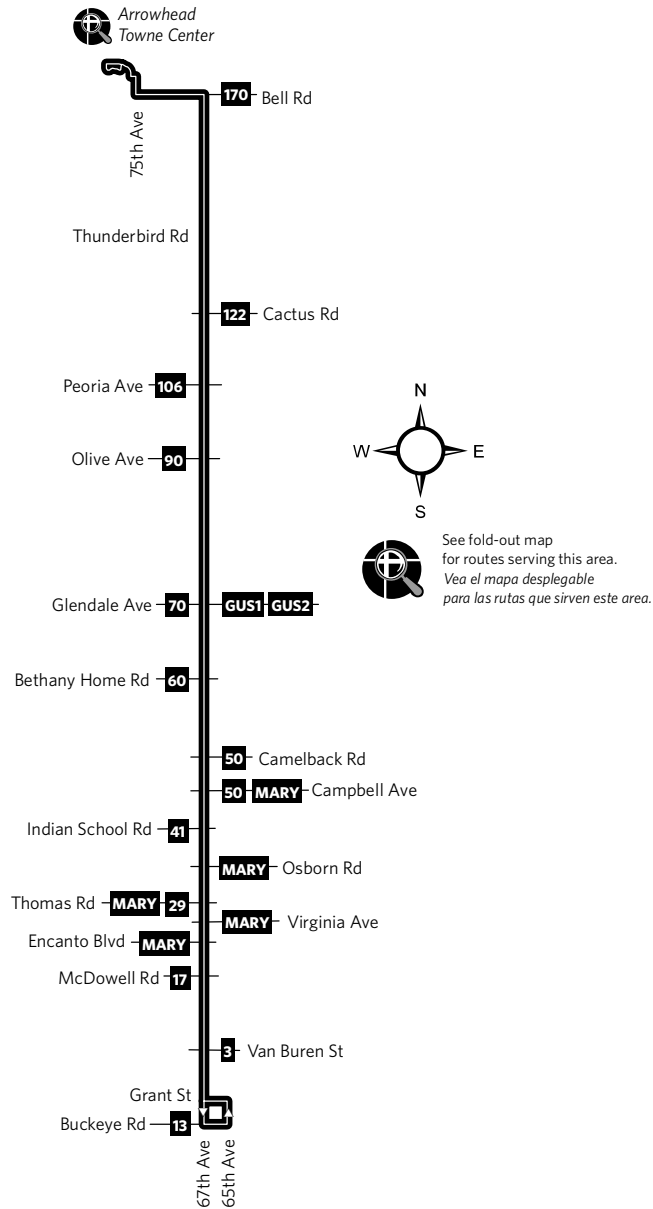

Route 67 — 67th Avenue