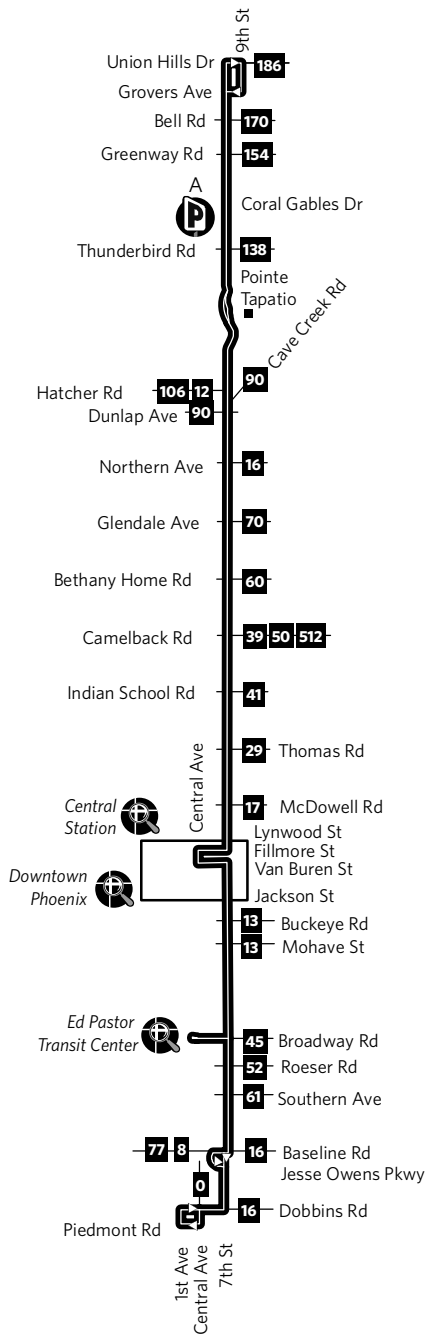

Route 7 — 7th Street

NOTE: Route 7 SB picks up on SE corner of 7th St and Union Hills.
 NOTA: Aborde la ruta 7 hacia el Sur, en la esquina suroeste de 7th St y Union Hills Dr.

P Park-and-Ride
 A Safeway Shopping Center, NW corner of 7th St and Thunderbird Rd
 A Centro comercial Safeway, esquina noroeste de 7th St y Thunderbird Rd

Light type indicates AM times. **Bold type indicates PM times.** Texto normal indica los horarios de la mañana. Texto remarcado indica los horarios de la tarde.

Route 7 — 7th Street

Saturday-Sunday Northbound Sábado a Domingo, Rumbo al norte