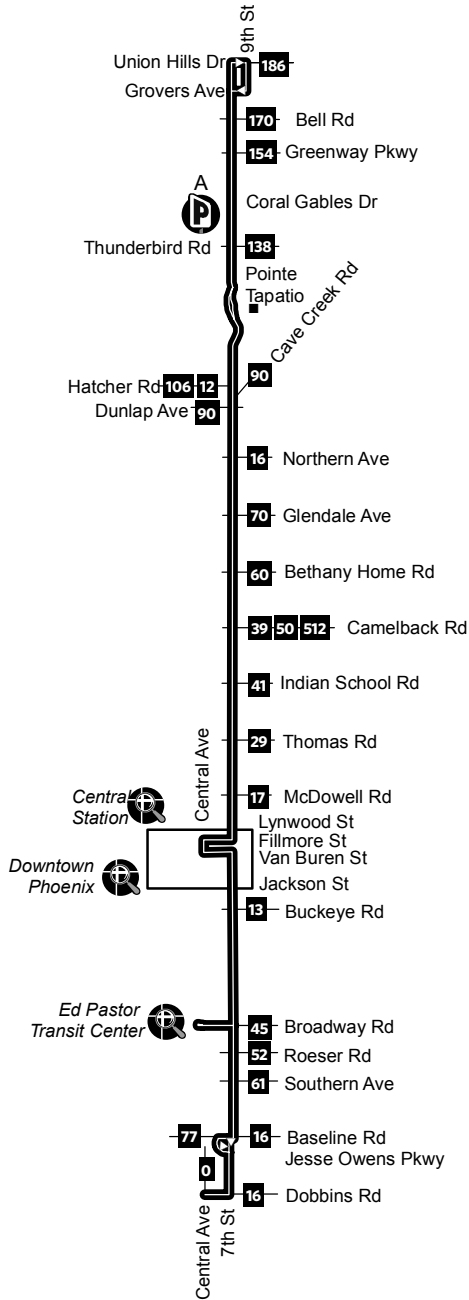

# Route 7 — 7th Street

NOTE: Route 7 SB picks up on SE corner of 7th St and Union Hills.  
 NOTA: Aborde la ruta 7 hacia el Sur, en la esquina suroeste de 7th St y Union Hills Dr.

**P** Park-and-Ride  
 A Safeway Shopping Center, NW corner of 7th St and Thunderbird Rd  
 A Centro comercial Safeway, esquina noroeste de 7th St y Thunderbird Rd

See fold-out map for routes serving this area.  
 Vea el mapa desplegable para las rutas que sirven esta área.

# Route 7 — 7th Street