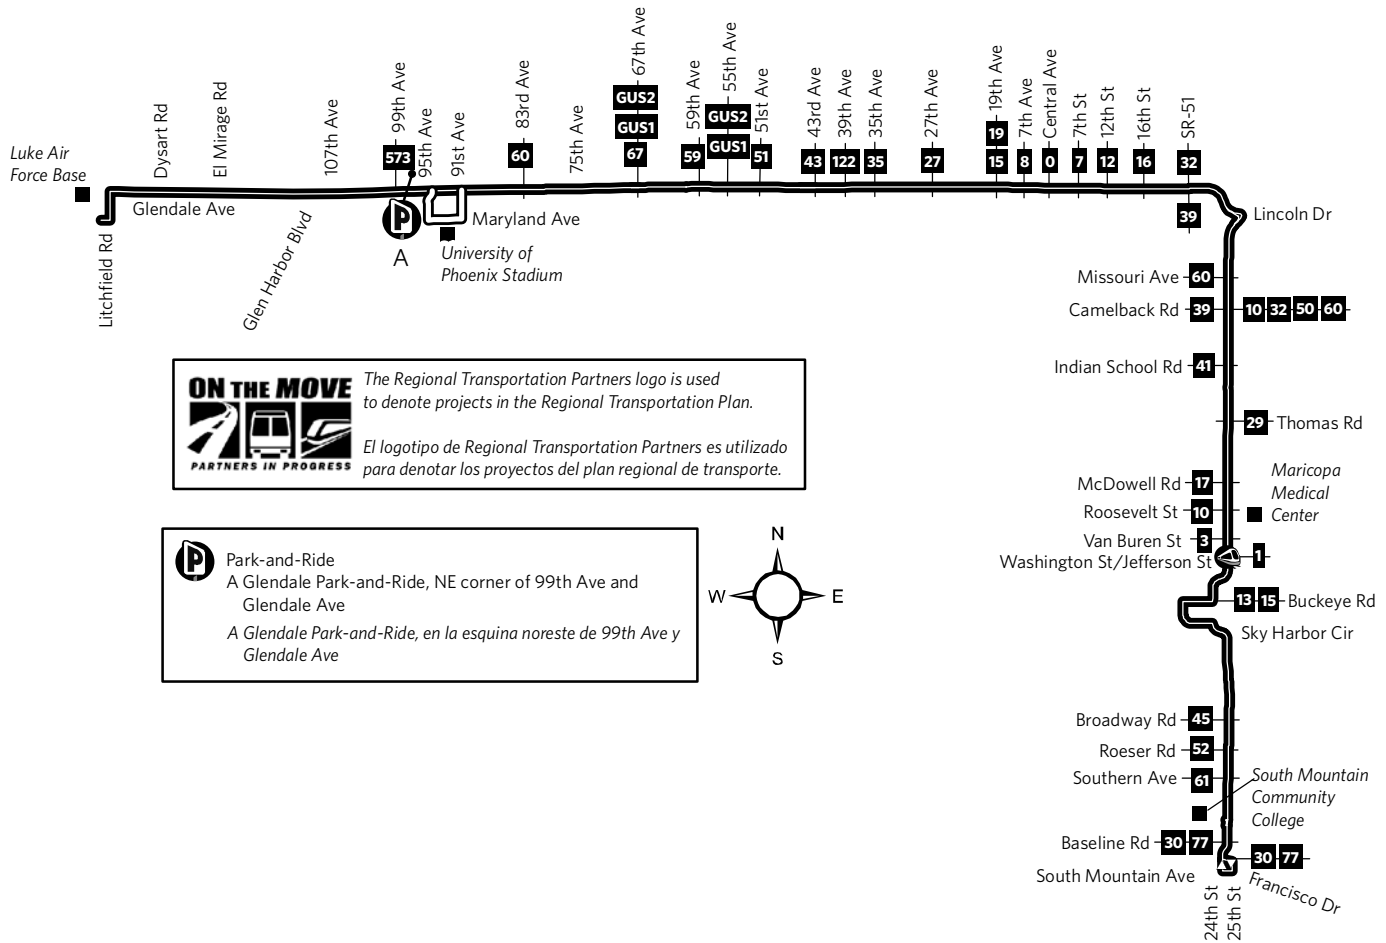

Route 70 — Glendale/24th Street

Monday-Friday Eastbound Lunes a Viernes, Rumbo al este

LUKE AFB	SOUTH GATE	GLENDALE AT GLEN HARBOR	GLENDALE/99TH AVE PARK-AND-RIDE	91ST AVE AT GLENDALE	GLENDALE AT 67TH AVE	GLENDALE AT 43RD AVE	GLENDALE AT 19TH AVE	GLENDALE AT CENTRAL	CAMELBACK AT 24TH ST	THOMAS AT 24TH ST	24TH ST AT VAN BUREN	BROADWAY AT 24TH ST	24TH ST AT BASELINE RD
			4:40	4:45	4:54	5:10	5:25	5:32	5:47	5:56	6:06	6:20	6:29
			5:00	5:05	5:14	5:30	5:45	5:52	6:08	6:18	6:28	6:42	6:51
			5:19	5:24	5:33	5:49	6:05	6:13	6:30	6:40	6:50	7:04	7:13
			5:33	5:38	5:47	6:03	6:20	6:28	6:45	6:55	7:05	7:19	7:28
5:38	5:48		5:53	5:53	6:02	6:18	6:35	6:43	7:00	7:10	7:20	7:34	7:43
			6:03	6:08	6:17	6:33	6:50	6:58	7:15	7:25	7:35	7:49	7:58
6:06	6:18		6:23	6:32	6:48	7:05	7:13	7:30	7:40	7:50	8:04	8:13	

Monday-Friday Westbound Lunes a Viernes, Rumbo al oeste

24TH ST AT BASELINE RD	24TH ST AT SOUTH MOUNTAIN AVE	BROADWAY AT 24TH ST	24TH ST AT VAN BUREN	THOMAS AT 24TH ST	CAMELBACK AT 24TH ST	GLENDALE AT CENTRAL	GLENDALE AT 19TH AVE	GLENDALE AT 43RD AVE	GLENDALE AT 67TH AVE	91ST AVE AT GLENDALE	GLENDALE/99TH AVE PARK-AND-RIDE	GLENDALE AT GLEN HARBOR	LUKE AFB	SOUTH GATE
										5:00	5:08	5:13	5:28	
										5:24	5:42	5:50	5:55	6:10
										5:54	6:12	6:20	6:25	6:40
5:16	5:19	5:27	5:39	5:46	5:54	6:08	6:15	6:28	6:46	6:54		6:59	7:14	
5:40	5:43	5:51	6:04	6:14	6:23	6:38	6:45	6:58	7:16	7:24		7:29	7:44	
5:53	5:56	6:04	6:19	6:29	6:38	6:53	7:00	7:13	7:31	7:39	7:45			
6:07	6:10	6:19	6:34	6:44	6:53	7:08	7:15	7:28	7:46	7:54		7:59	8:14	