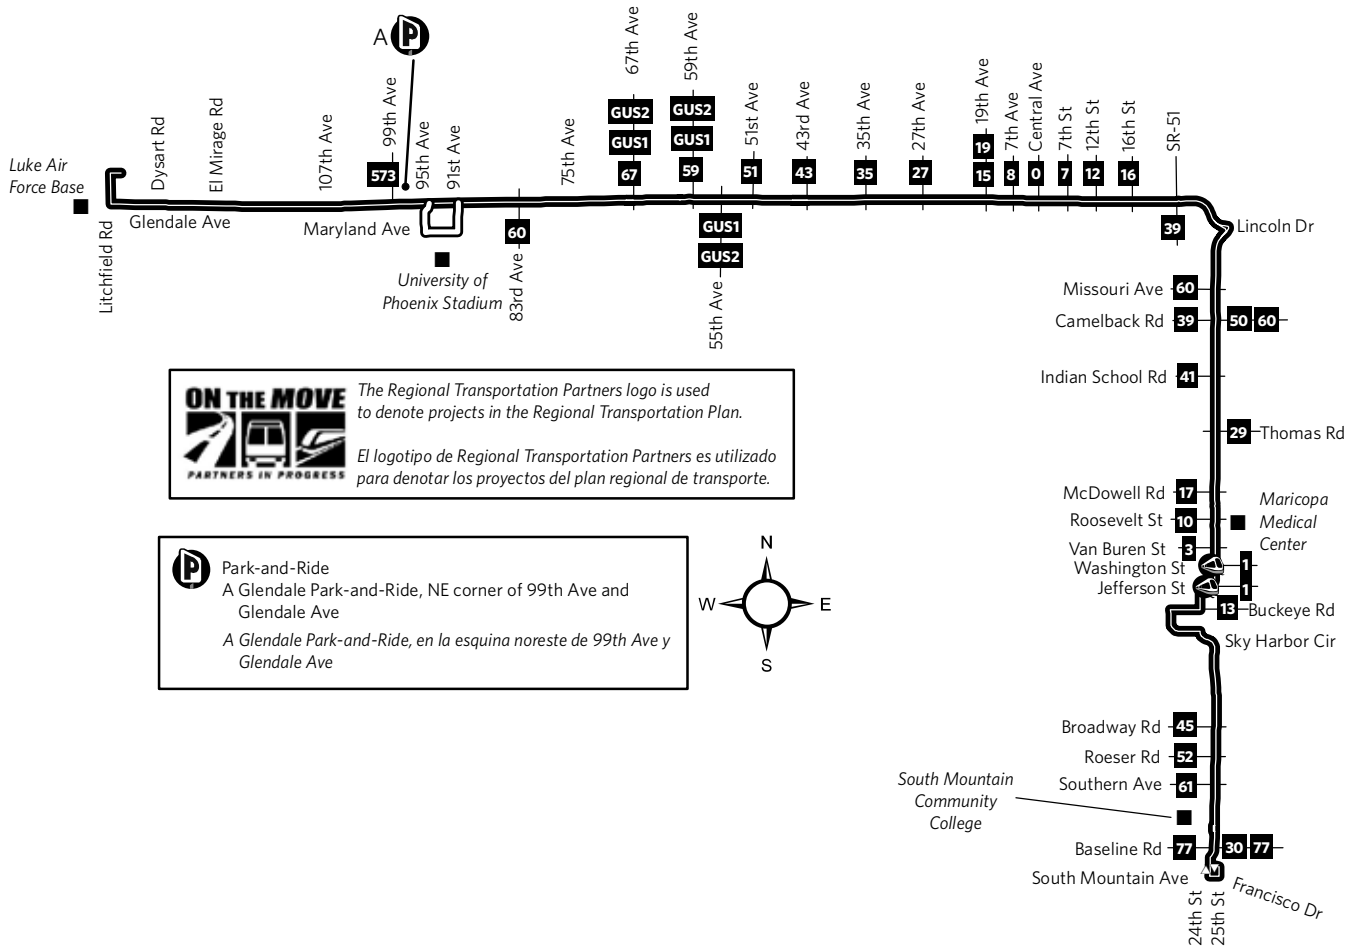

Route 70 — Glendale/24th Street

Monday-Friday Eastbound Lunes a Viernes, Rumbo al este

LUKE AFB COMMISSARY	LENDALE AT	LEN HARBOR	LENDALE/99TH AVE PARK-AND-RIDE	91ST AVE AT	LENDALE	LENDALE RD AT	67TH AVE	LENDALE AT	43RD AVE	LENDALE AT	19TH AVE	LENDALE AT	CENTRAL	CAMELBACK AT	24TH ST	THOMAS AT	24TH ST	VAN BUREN	BROADWAY AT	24TH ST	24TH ST AT	BASELINE RD	
			4:40	4:45	4:54	5:10	5:25	5:32	5:47	5:56	6:06	6:20	6:29										
			5:00	5:05	5:14	5:30	5:45	5:52	6:08	6:18	6:28	6:42	6:51										
			5:19	5:24	5:33	5:49	6:05	6:13	6:30	6:40	6:50	7:04	7:13										
			5:33	5:38	5:47	6:03	6:20	6:28	6:45	6:55	7:05	7:19	7:28										
5:38	5:48		5:53	6:02	6:18	6:35	6:43	7:00	7:10	7:20	7:34	7:43											
			6:03	6:08	6:17	6:33	6:50	6:58	7:15	7:25	7:35	7:49	7:58										
6:06	6:18		6:23	6:32	6:48	7:05	7:13	7:30	7:40	7:50	8:04	8:13											

Monday-Friday Westbound Lunes a Viernes, Rumbo al oeste

24TH ST AT	BASELINE RD	24TH ST AT	SOUTH MOUNTAIN AVE	BROADWAY AT	24TH ST	24TH ST AT	VAN BUREN	THOMAS AT	24TH ST	CAMELBACK AT	24TH ST	LENDALE AT	CENTRAL	LENDALE AT	19TH AVE	LENDALE AT	43RD AVE	LENDALE RD AT	67TH AVE	91ST AVE AT	LENDALE	PARK-AND-RIDE	LENDALE AT	LEN HARBOR	LUKE AFB COMMISSARY	
				</																						