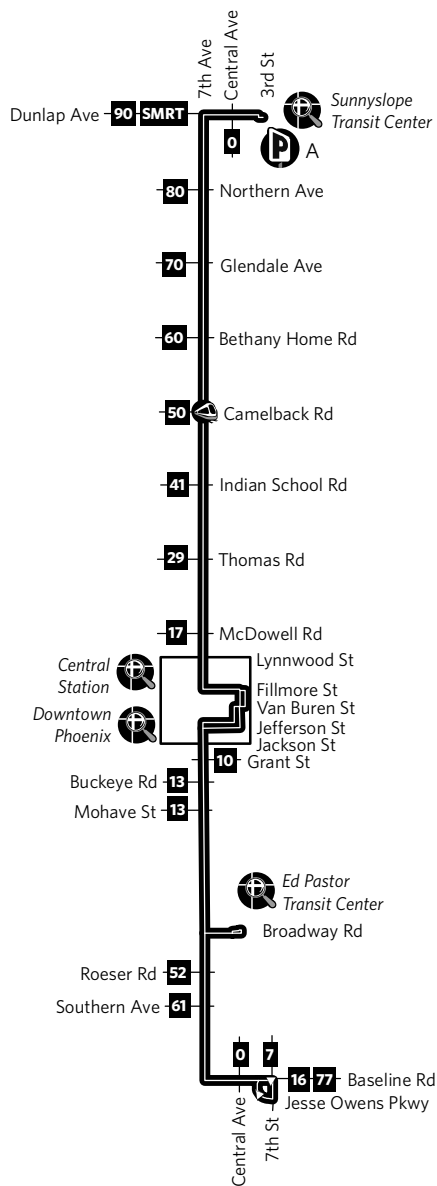

# Route 8 — 7th Avenue

**Park-and-Ride**  
 A Sunnyslope Transit Center, ½ block south of Dunlap Ave on 3rd Street  
 A Centro de Transporte Sunnyslope, ½ cuadra al Sur de Dunlap Ave en 3rd St

See fold-out map for routes serving this area.  
 Vea el mapa desplegable para las rutas que sirven esta área.

# Route 8 — 7th Avenue