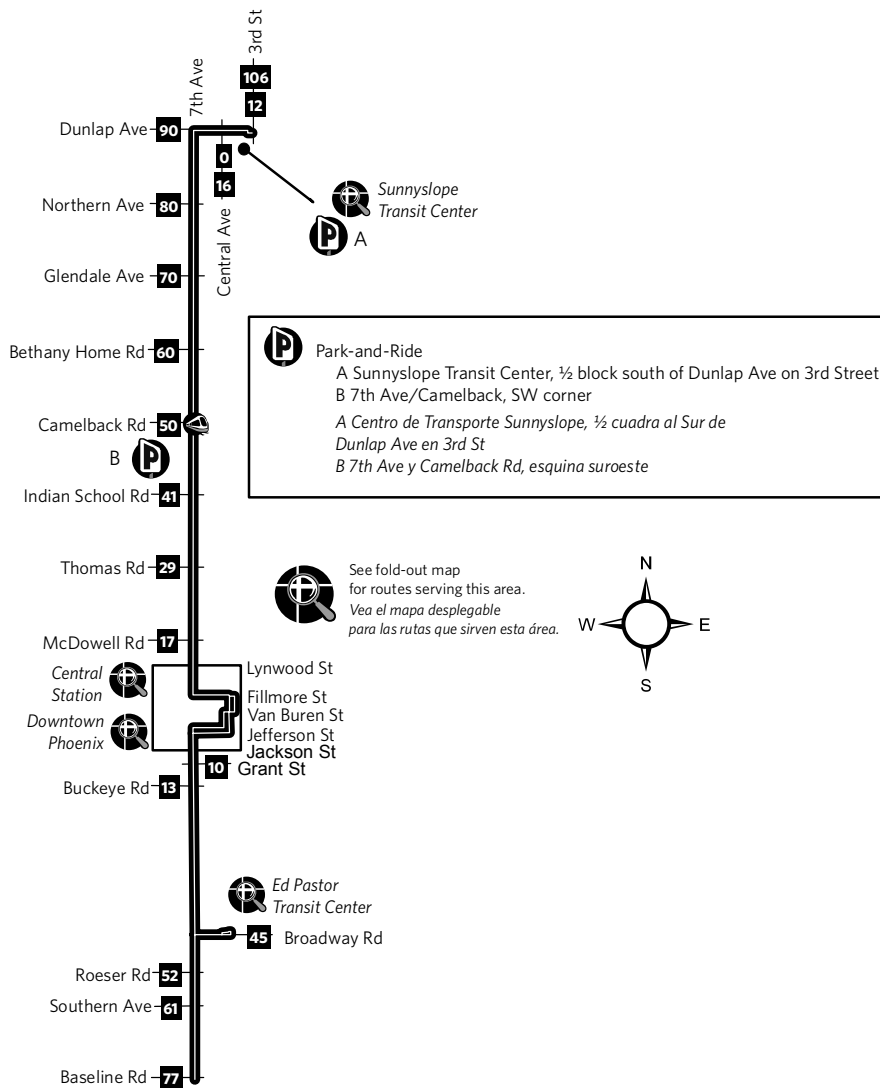

Route 8 — 7th Avenue

Route 8 — 7th Avenue

Monday-Friday Northbound

Lunes a Viernes, Rumbo al norte

7TH AVENUE AT BASELINE	SOUTHERN AT 7TH AVE	ED PASTOR TRANS CTR	7TH AVE AT BUCKEYE	CENTRAL STATION	7TH AVE AT THOMAS	7TH AVE AT CAMELBACK	7TH AVE AT GLENDALE	SUNNYSLOPE TRANS CTR
5:24	5:29	5:37	5:48	5:57	6:12	6:20	6:28	6:38
5:53	5:58	6:06	6:17	6:27	6:42	6:50	6:58	7:08
6:23	6:28	6:36	6:47	6:57	7:12	7:20	7:28	7:38
6:53	6:58	7:06	7:17	7:27	7:42	7:50	7:58	8:08
7:23	7:28	7:36	7:47	7:57	8:12	8:20	8:28	8:38
7:53	7:58	8:06	8:17	8:27	8:42	8:50	8:58	9:08
8:23	8:28	8:36	8:47	8:57	9:12	9:20	9:28	9:38
8:53	8:58	9:06	9:17	9:27	9:42	9:50	9:58	10:08
9:23	9:28	9:36	9:47	9:57	10:12	10:20	10:28	10:38
9:53	9:58	10:06	10:17	10:27	10:42	10:50	10:58	11:08
10:23	10:28	10:36	10:47	10:57	11:12	11:20	11:28	11:38
10:53	10:58	11:06	11:17	11:27	11:42	11:50	11:58	12:08
11:23	11:28	11:36	11:47	11:57	12:12	12:20	12:28	12:38
11:53	11:58	12:06	12:17	12:27	12:42	12:50	12:58	1:08
12:23	12:28	12:36	12:47	12:57	1:12	1:20	1:28	1:38
12:53	12:58	1:06	1:17	1:27	1:42	1:50	1:58	2:08
1:23	1:28	1:36	1:47	1:57	2:12	2:20	2:28	2:38
1:53	1:58	2:06	2:17	2:27	2:42	2:50	2:58	3:08
2:23	2:28	2:36	2:47	2:57	3:12	3:20	3:28	3:38
2:53	2:58	3:06	3:17	3:27	3:42	3:50	3:58	4:08
3:23	3:28	3:36	3:47	3:57	4:12	4:20	4:28	4:38
3:53	3:58	4:06	4:17	4:27	4:42	4:50	4:58	5:08
4:23	4:28	4:36	4:47	4:57	5:12	5:20	5:28	5:38
4:53	4:58	5:06	5:17	5:27	5:42	5:50	5:58	6:08
5:24	5:29	5:37	5:48	5:58	6:12	6:20	6:28	6:38
5:55	6:00	6:08	6:19	6:28	6:42	6:50	6:58	7:08
6:25	6:30	6:38	6:49	6:58	7:12	7:20	7:28	7:38
6:55	7:00	7:08	7:19	7:28	7:42	7:50	7:58	8:08
7:25	7:30	7:38	7:49	7:58	8:12	8:20	8:28	8:38
7:55	8:00	8:08	8:19	8:28	8:42	8:50	8:58	9:08
8:27	8:32	8:40	8:51	9:00	9:12	9:20	9:28	9:38
9:01	9:06	9:12	9:21	9:30	9:42	9:50	9:58	10:08
9:31	9:36	9:42	9:51	10:00	10:12	10:20	10:28	10:38
10:01	10:06	10:12	10:21	10:30	10:42	10:50	10:58	11:08