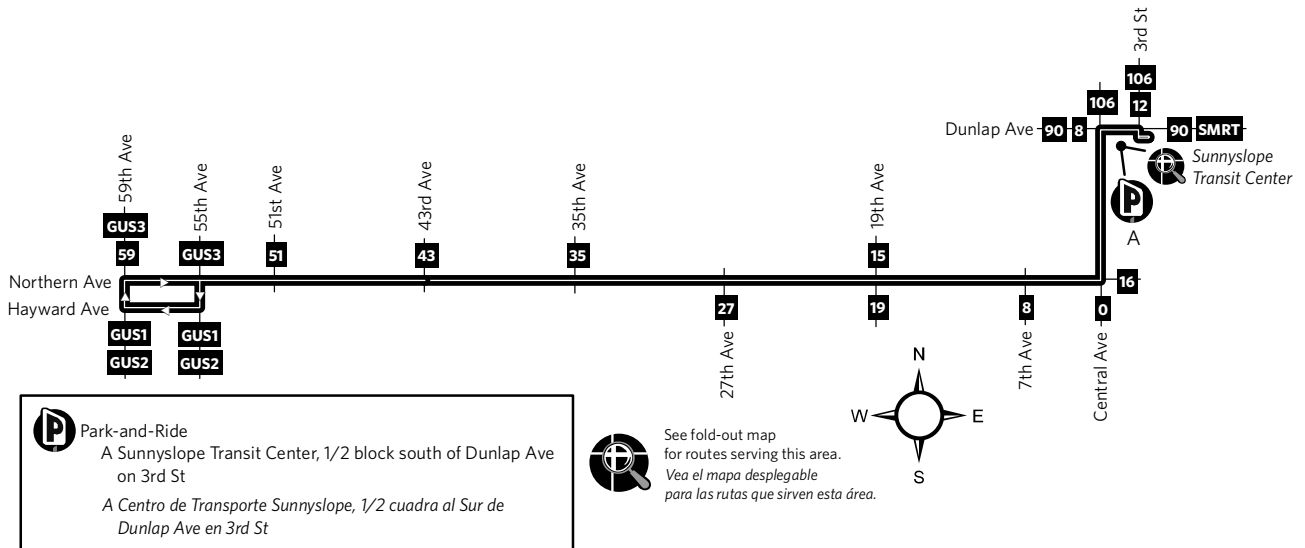

Route 80 — Northern

P Park-and-Ride
 A Sunnyslope Transit Center, 1/2 block south of Dunlap Ave on 3rd St
 A Centro de Transporte Sunnyslope, 1/2 cuadra al Sur de Dunlap Ave en 3rd St

Monday-Friday Eastbound Lunes a Viernes, Rumbo al este

Monday-Friday Westbound Lunes a Viernes, Rumbo al oeste

SUNNYSLOPE TRANS CTR	CENTRAL AT NORTHERN	19TH AVE AT NORTHERN	43RD AVE AT NORTHERN	59TH AVE AT NORTHERN
5:17	5:21	5:25	5:36	5:44
5:47	5:51	5:55	6:06	6:14
6:17	6:21	6:25	6:36	6:44
6:47	6:51	6:55	7:06	7:14
7:17	7:21	7:25	7:36	7:44
7:47	7:51	7:55	8:06	8:14
8:17	8:21	8:25	8:36	8:44
8:47	8:51	8:55	9:06	9:14
9:17	9:21	9:25	9:36	9:44
9:47	9:51	9:55	10:06	10:14
10:17	10:21	10:25	10:36	10:44
10:47	10:51	10:55	11:06	11:14
11:17	11:21	11:25	11:36	11:44
11:47	11:51	11:55	12:06	12:14
12:17	12:21	12:25	12:37	12:47
12:47	12:51	12:56	1:09	1:19
1:17	1:21	1:26	1:39	1:49
1:47	1:51	1:56	2:09	2:19
2:17	2:21	2:26	2:39	2:49
2:47	2:51	2:56	3:09	3:19
3:17	3:21	3:26	3:39	3:49
3:47	3:51	3:56	4:09	4:19
4:17	4:21	4:26	4:39	4:49
4:47	4:51	4:56	5:09	5:19

Monday-Friday Westbound

Lunes a Viernes, Rumbo al oeste

SUNNYSLOPE TRANS CTR	CENTRAL AT NORTHERN	19TH AVE AT NORTHERN	43RD AVE AT NORTHERN	59TH AVE AT NORTHERN
5:17	5:21	5:26	5:39	5:49
5:47	5:51	5:56	6:09	6:19
6:17	6:21	6:26	6:39	6:49
6:47	6:51	6:56	7:09	7:19
7:17	7:21	7:26	7:37	7:45
7:47	7:51	7:55	8:05	8:13
8:17	8:21	8:25	8:35	8:43
8:47	8:51	8:55	9:05	9:13
9:17	9:21	9:25	9:35	9:43

Saturday-Sunday Westbound

Sábado a Domingo, Rumbo al oeste

SUNNYSLOPE TRANS CTR	CENTRAL AT NORTHERN	19TH AVE AT NORTHERN	43RD AVE AT NORTHERN	59TH AVE AT NORTHERN
7:02	7:06	7:10	7:21	7:30
8:02	8:06	8:10	8:21	8:30
9:02	9:06	9:10	9:21	9:30
10:02	10:06	10:10	10:21	10:30
11:02	11:06	11:11	11:23	11:33
12:02	12:06	12:11	12:23	12:33
1:02	1:06	1:11	1:23	1:33
2:02	2:06	2:11	2:23	2:33
3:02	3:06	3:11	3:23	3:33
4:02	4:06	4:11	4:23	4:33
5:02	5:06	5:11	5:23	5:33
6:02	6:06	6:11	6:23	6:33
7:02	7:06	7:10	7:21	7:30
8:02	8:06	8:10	8:21	8:30
9:07	9:11	9:15	9:26	9:35