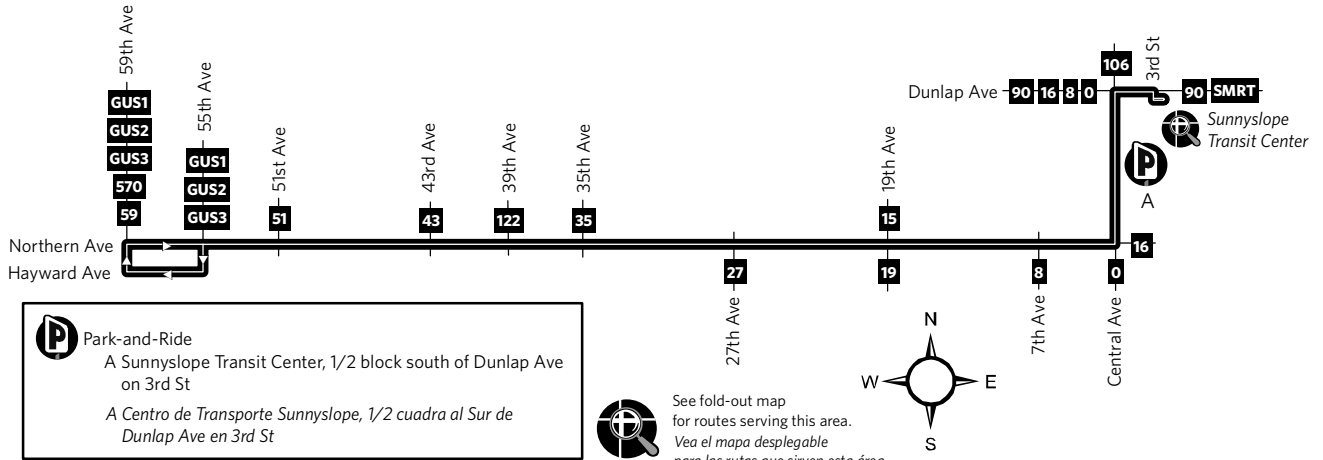

## Monday-Friday Eastbound Lunes a Viernes, Rumbo al este

59TH AVE AT NORTHERN	43RD AVE AT NORTHERN	19TH AVE AT NORTHERN	CENTRAL AT NORTHERN	SUNNYSLOPE TRANS CTR
5:03	5:10	5:21	5:24	5:30
5:33	5:40	5:51	5:54	6:00
5:56	6:04	6:20	6:24	6:31
6:26	6:34	6:50	6:54	7:01
6:56	7:04	7:20	7:24	7:31
7:26	7:34	7:50	7:54	8:01
7:56	8:04	8:20	8:24	8:31
8:26	8:34	8:50	8:54	9:01
8:59	9:07	9:20	9:24	9:30
9:29	9:37	9:50	9:54	10:00
9:59	10:07	10:20	10:24	10:30
10:29	10:37	10:50	10:54	11:00
10:59	11:07	11:20	11:24	11:30
11:29	11:37	11:50	11:54	12:00
11:59	12:07	12:20	12:24	12:30
12:29	12:37	12:50	12:54	1:00
12:58	1:07	1:20	1:24	1:31
1:28	1:37	1:50	1:54	2:01
1:58	2:07	2:20	2:24	2:31
2:28	2:37	2:50	2:54	3:01
2:58	3:07	3:20	3:24	3:31
3:28	3:37	3:50	3:54	4:01
3:58	4:07	4:20	4:24	4:31
4:28	4:37	4:50	4:54	5:01
4:58	5:07	5:20	5:24	5:31
5:28	5:37	5:50	5:54	6:01
5:58	6:07	6:20	6:24	6:31
6:33	6:40	6:51	6:54	7:00
7:03	7:10	7:21	7:24	7:30
7:33	7:40	7:51	7:54	8:00
8:03	8:10	8:21	8:24	8:30

## Saturday-Sunday Westbound Sábado a Domingo, Rumbo al oeste

SUNNYSLOPE TRANS CTR	CENTRAL AT NORTHERN	19TH AVE AT NORTHERN	43RD AVE AT NORTHERN	59TH AVE AT NORTHERN
7:02	7:06	7:10	7:21	7:30
8:02	8:06	8:10	8:21	8:30
9:02	9:06	9:10	9:21	9:30
10:02	10:06	10:10	10:21	10:30
11:02	11:06	11:11	11:23	11:33
<b>12:02</b>	<b>12:06</b>	<b>12:11</b>	<b>12:23</b>	<b>12:33</b>
1:02	1:06	1:11	1:23	1:33
2:02	2:06	2:11	2:23	2:33
3:02	3:06	3:11	3:23	3:33
4:02	4:06	4:11	4:23	4:33
5:02	5:06	5:11	5:23	5:33
6:02	6:06	6:11	6:23	6:33
7:02	7:06	7:10	7:21	7:30
8:02	8:06	8:10	8:21	8:30
9:07	9:11	9:15	9:26	9:35