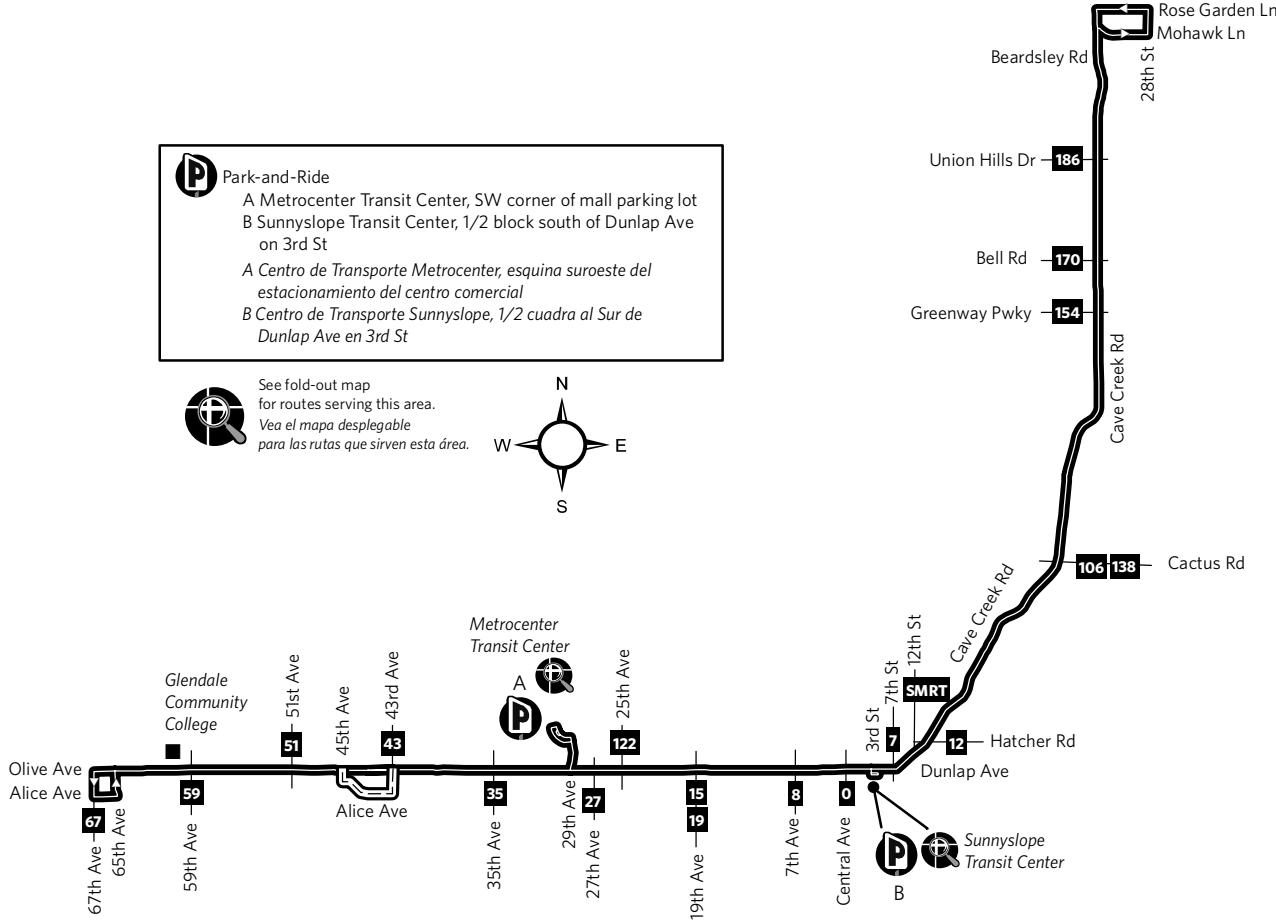

Route 90 — Dunlap/Cave Creek

Monday-Friday Eastbound Lunes a Viernes, Rumbo al este

67TH AVE AT OLIVE	43RD AVE AT DUNLAP	METROCENTER	19TH AVE AT DUNLAP	SUNNYSLOPE TRANS CTR	CACTUS AT CAVE CREEK RD	BELL AT CAVE CREEK RD	CAVE CREEK RD AT ROSE GARDEN LN
5:12	5:24	5:34	5:41	5:50	6:01	6:12	6:25
5:38	5:50	6:00	6:10	6:20	6:31	6:42	6:55
6:05	6:20	6:30	6:40	6:50	7:01	7:12	7:25
6:35	6:50	7:00	7:10	7:20	7:31	7:42	7:55
7:05	7:20	7:30	7:40	7:50	8:01	8:12	8:25
7:35	7:50	8:00	8:10	8:20	8:31	8:42	8:55
8:05	8:20	8:30	8:40	8:50	9:01	9:12	9:24
8:38	8:53	9:03	9:11	9:20	9:31	9:42	9:54
9:11	9:23	9:33	9:41	9:50	10:01	10:12	10:24

Monday-Friday Westbound Lunes a Viernes, Rumbo al oeste

CAVE CREEK RD AT ROSE GARDEN LN	BELL AT CAVE CREEK RD	CACTUS AT CAVE CREEK RD	SUNNYSLOPE TRANS CTR	19TH AVE AT DUNLAP	METROCENTER	43RD AVE AT DUNLAP	67TH AVE AT OLIVE
5:43	5:51	6:00	6:10	6:19	6:26	6:36	6:47
6:12	6:20	6:29	6:40	6:50	7:00	7:10	7:21
6:38	6:48	6:59	7:10	7:20	7:30	7:40	7:51
7:08	7:18	7:29	7:40	7:50	8:00	8:10	8:21
7:38	7:48	7:59	8:10	8:20	8:30	8:40	8:51
8:08	8:18	8:29	8:40	8:50	9:00	9:09	9:20
8:39	8:49	9:00	9:10	9:19	9:28	9:37	9:48
9:11	9:20	9:30	9:40	9:49	9:58	10:07	10:18
9:41	9:50	10:00	10:10	10:19	10:28	10:37	10:48