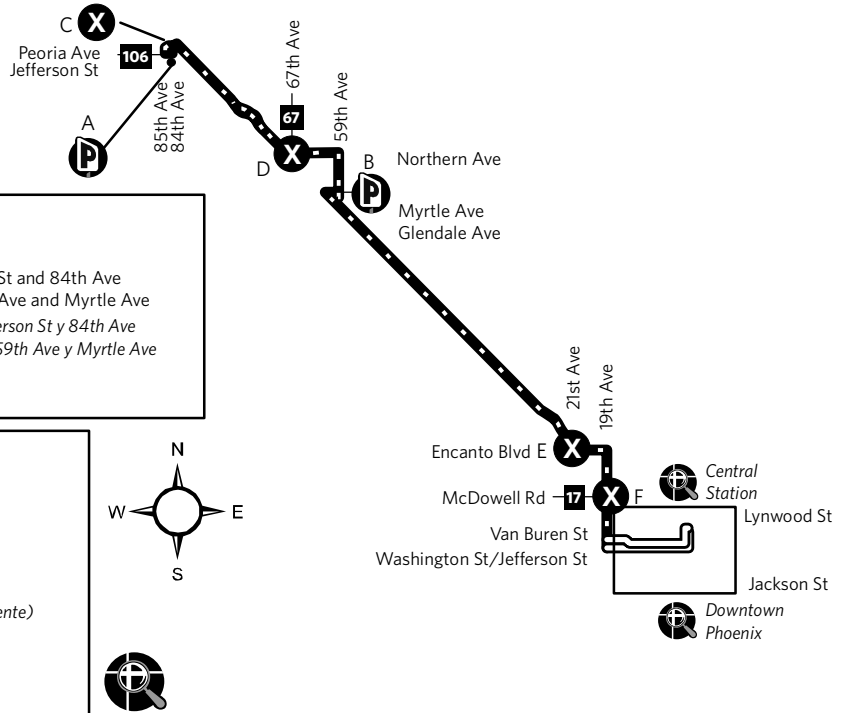

Grand Avenue Limited

Buses will stop at all downtown local bus stops along the route between 19th Avenue and Central Station.

Los autobuses pararan en todas las paradas de autobuses locales a lo largo de la ruta entre la 19th Avenue y Estación Central.

P Park-and-Ride
 A Peoria Park-and-Ride, NE corner of Jefferson St and 84th Ave
 B Glendale City Lot, NE and SW corner of 59th Ave and Myrtle Ave
 A Park-and-Ride de Peoria, esquina sureste de Jefferson St y 84th Ave
 B Glendale City Lot, esquina noreste y suroeste de 59th Ave y Myrtle Ave

Monday-Friday Eastbound Lunes a Viernes, Rumbo al este

PEORIA PARK-AND-RIDE	59TH AVE AT MYRTLE	18TH AVE AT JEFFERSON	CENTRAL STATION
5:20	5:35	6:05	6:14
5:55	6:10	6:40	6:49
6:48	7:03	7:40	7:49
7:18	7:33	8:10	8:19

Monday-Friday Westbound Lunes a Viernes, Rumbo al oeste

CENTRAL STATION	18TH AVE AT ADAMS	59TH AVE AT MYRTLE	PEORIA PARK-AND-RIDE
4:15	4:24	4:50	5:05
5:05	5:14	5:40	5:55
5:35	5:44	6:10	6:25
6:05	6:14	6:40	6:55