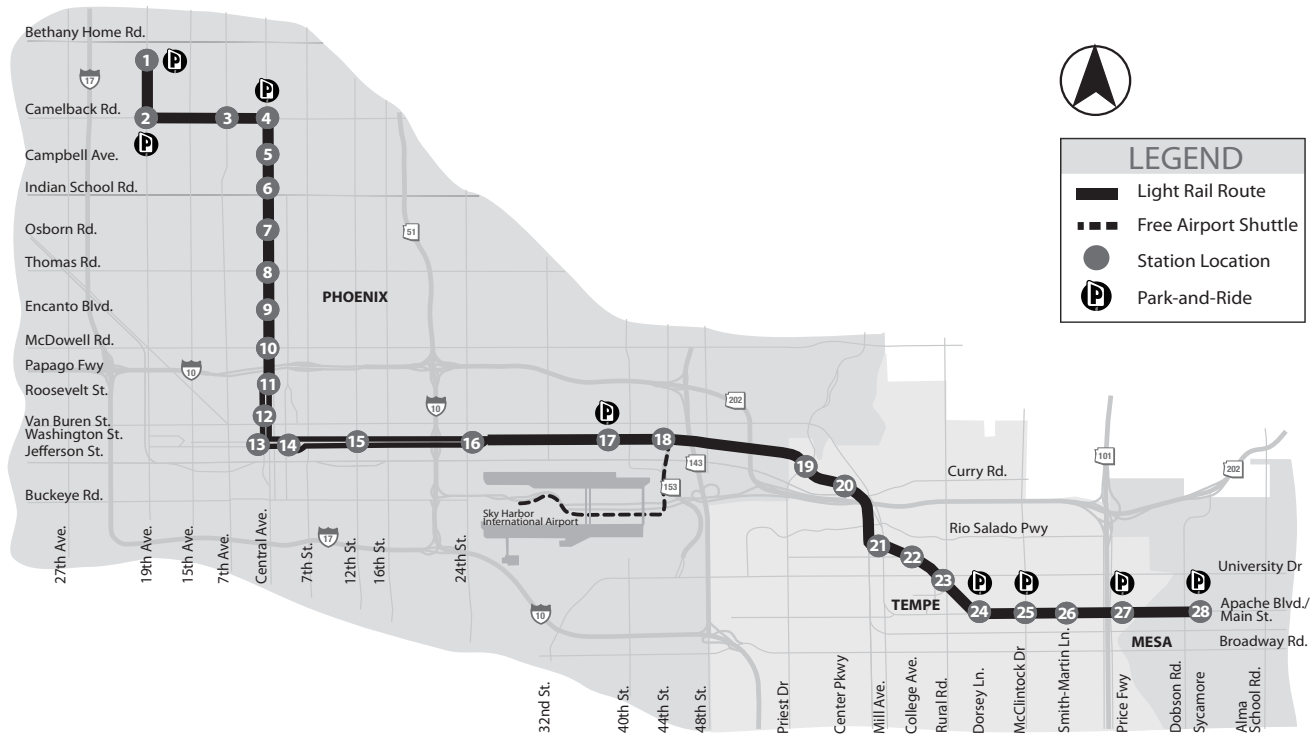

METRO light rail

LEGEND: Light Rail Stations with Connecting Bus Routes*

- | | | | |
|--|--|--|--|
| <p>1. Montebello / 19th Avenue
Bus Routes: 15, 19, 60, 576</p> <p>2. 19th Avenue / Camelback
Bus Routes: 19, 50</p> <p>3. 7th Avenue / Camelback
Bus Routes: 8, 50</p> <p>4. Central Avenue / Camelback
Bus Routes: 0, 39, 50, 512, 570, 582, 590</p> <p>5. Campbell / Central Avenue
Bus Routes: 0, 512, 570, 582, 590</p> <p>6. Indian School / Central Avenue
Bus Routes: 0, 41, 512, 570, 582, 590</p> <p>7. Osborn / Central Avenue
Bus Routes: 0, 512, 570, 582, 590</p> <p>8. Thomas / Central Avenue
Bus Routes: 0, 29, 512, 570, 582, 590</p> <p>9. Encanto / Central Avenue
Bus Routes: 0, 512, 570, 582, 590</p> | <p>10. McDowell / Central Avenue
Bus Routes: 0, 17, 512, 570, 582, 590</p> <p>11. Roosevelt / Central Avenue
Bus Routes: 0, 10, 512, 570, 582, 590</p> <p>12. Van Buren / Central Avenue
Van Buren / 1st Avenue
Bus Routes: 0, 1, 3, 7, 8, 10, 12, 15, DASH, GAL, 510, 512, 520, 521, 531, 532, 533, 535, 540, 541, 542, 560, 562, 570, 571, 573, 575, 581, 582, 590, RAPID: 1-10 East, 1-10 West, 1-17, SR51</p> <p>13. Washington / Central Avenue
Jefferson / 1st Avenue
Bus Routes: 0, 1, 8, 10, 15, DASH, GAL, 510, 512, 520, 521, 531, 532, 533, 535, 540, 541, 542, 560, 562, 570, 571, 573, 575, 581, 582, 590, RAPID: 1-10 East, 1-10 West, 1-17, SR51</p> <p>14. 3rd Street / Washington
3rd Street / Jefferson</p> | <p>15. 12th Street / Washington
12th Street / Jefferson
Bus Routes: 1, RAPID: SR51</p> <p>16. 24th Street / Washington
24th Street / Jefferson
Bus Routes: 1, 70</p> <p>17. 38th Street / Washington
Bus Routes: 1, 32</p> <p>18. 44th Street / Washington
Bus Routes: 1, 3, 13, 32, 44, Free Airport Shuttle</p> <p>19. Priest Drive / Washington
Bus Routes: 1, 56</p> <p>20. Center Parkway / Washington
Mill Avenue / Third Street
Bus Routes: 66, FLASH, FLASH to University, Orbit: Earth</p> <p>22. Veterans Way / College Avenue
Bus Routes: 48, 62, 65, 66, 72, 536, Orbit: Earth, Jupiter, Mars, Mercury, Venus</p> | <p>23. University Drive / Rural
Bus Routes: 72, Orbit: Mars, Mercury</p> <p>24. Dorsey / Apache Boulevard
Bus Routes: 40</p> <p>25. McClintock / Apache Boulevard
Bus Routes: 40, 81</p> <p>26. Smith-Martin / Apache Boulevard
Bus Routes: 40</p> <p>27. Price-101 Freeway / Apache Boulevard
Bus Routes: 40, 511</p> <p>28. Sycamore / Main Street
Bus Routes: 30, 40, 45, 96, 104, LINK Service</p> |
|--|--|--|--|