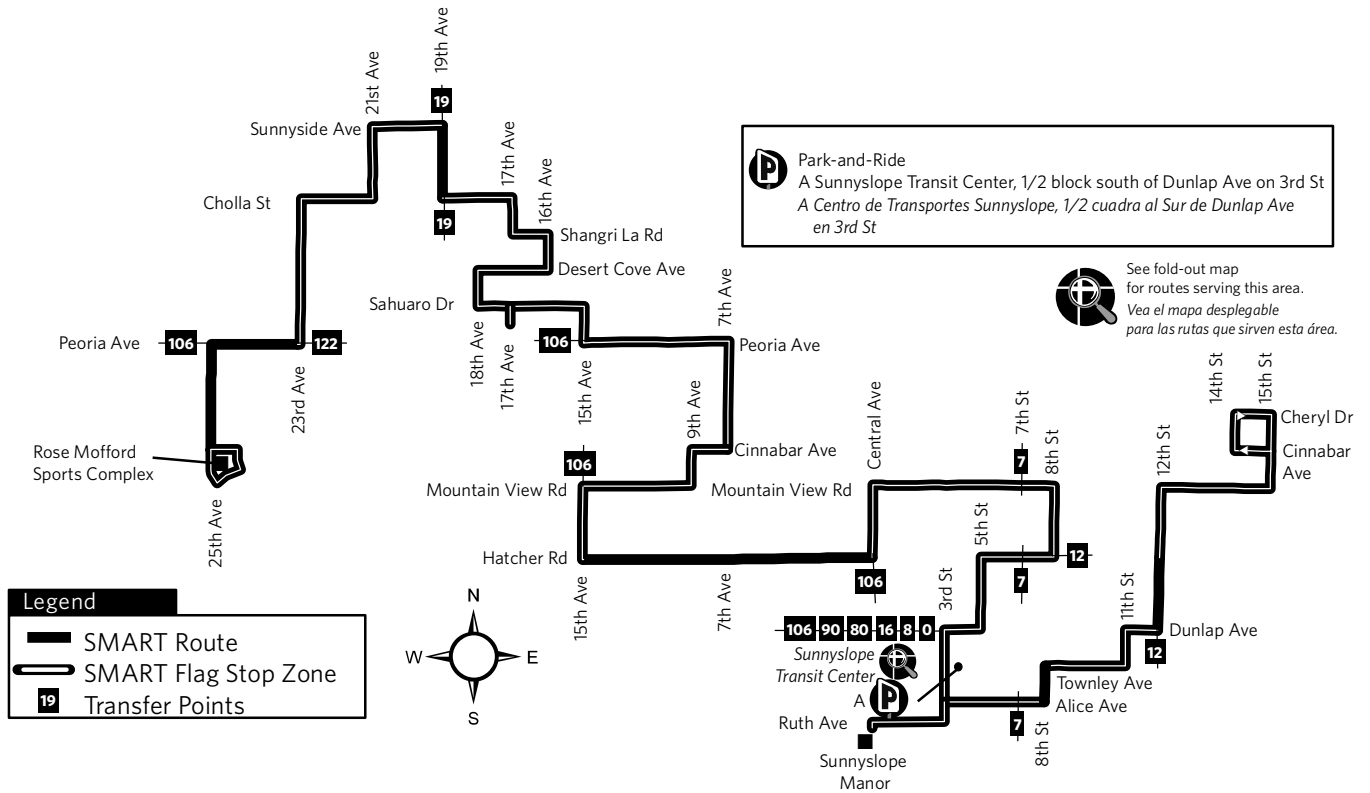

Phoenix Neighborhood Circulator — SMART

SMART is a free neighborhood circulator service provided by Phoenix Public Transit. Mini-buses travel the 11-mile route in both directions every hour. Travel time from one end to the other is approximately 45 minutes.

On major streets, please wait at designated bus stops. On neighborhood streets, flag down the mini-bus to have it stop for you. Please see the map for more information.

SMART es un servicio gratuito de transporte para los vecindarios ofrecido por el sistema de transporte público Phoenix Public Transit. Cada hora los minibuses recorren la ruta de 11 millas en ambas direcciones. El viaje de un punto final al otro dura aproximadamente 45 minutos.

Para abordar el autobús, espere en paradas designadas si se encuentra en calles principales. Hágle señas al chofer si se encuentra en calles residenciales. Para más información por favor vea el mapa adjunto.

For more information about Phoenix Neighborhood Circulator service go to www.phoenix.gov/publictransit/circulator.html