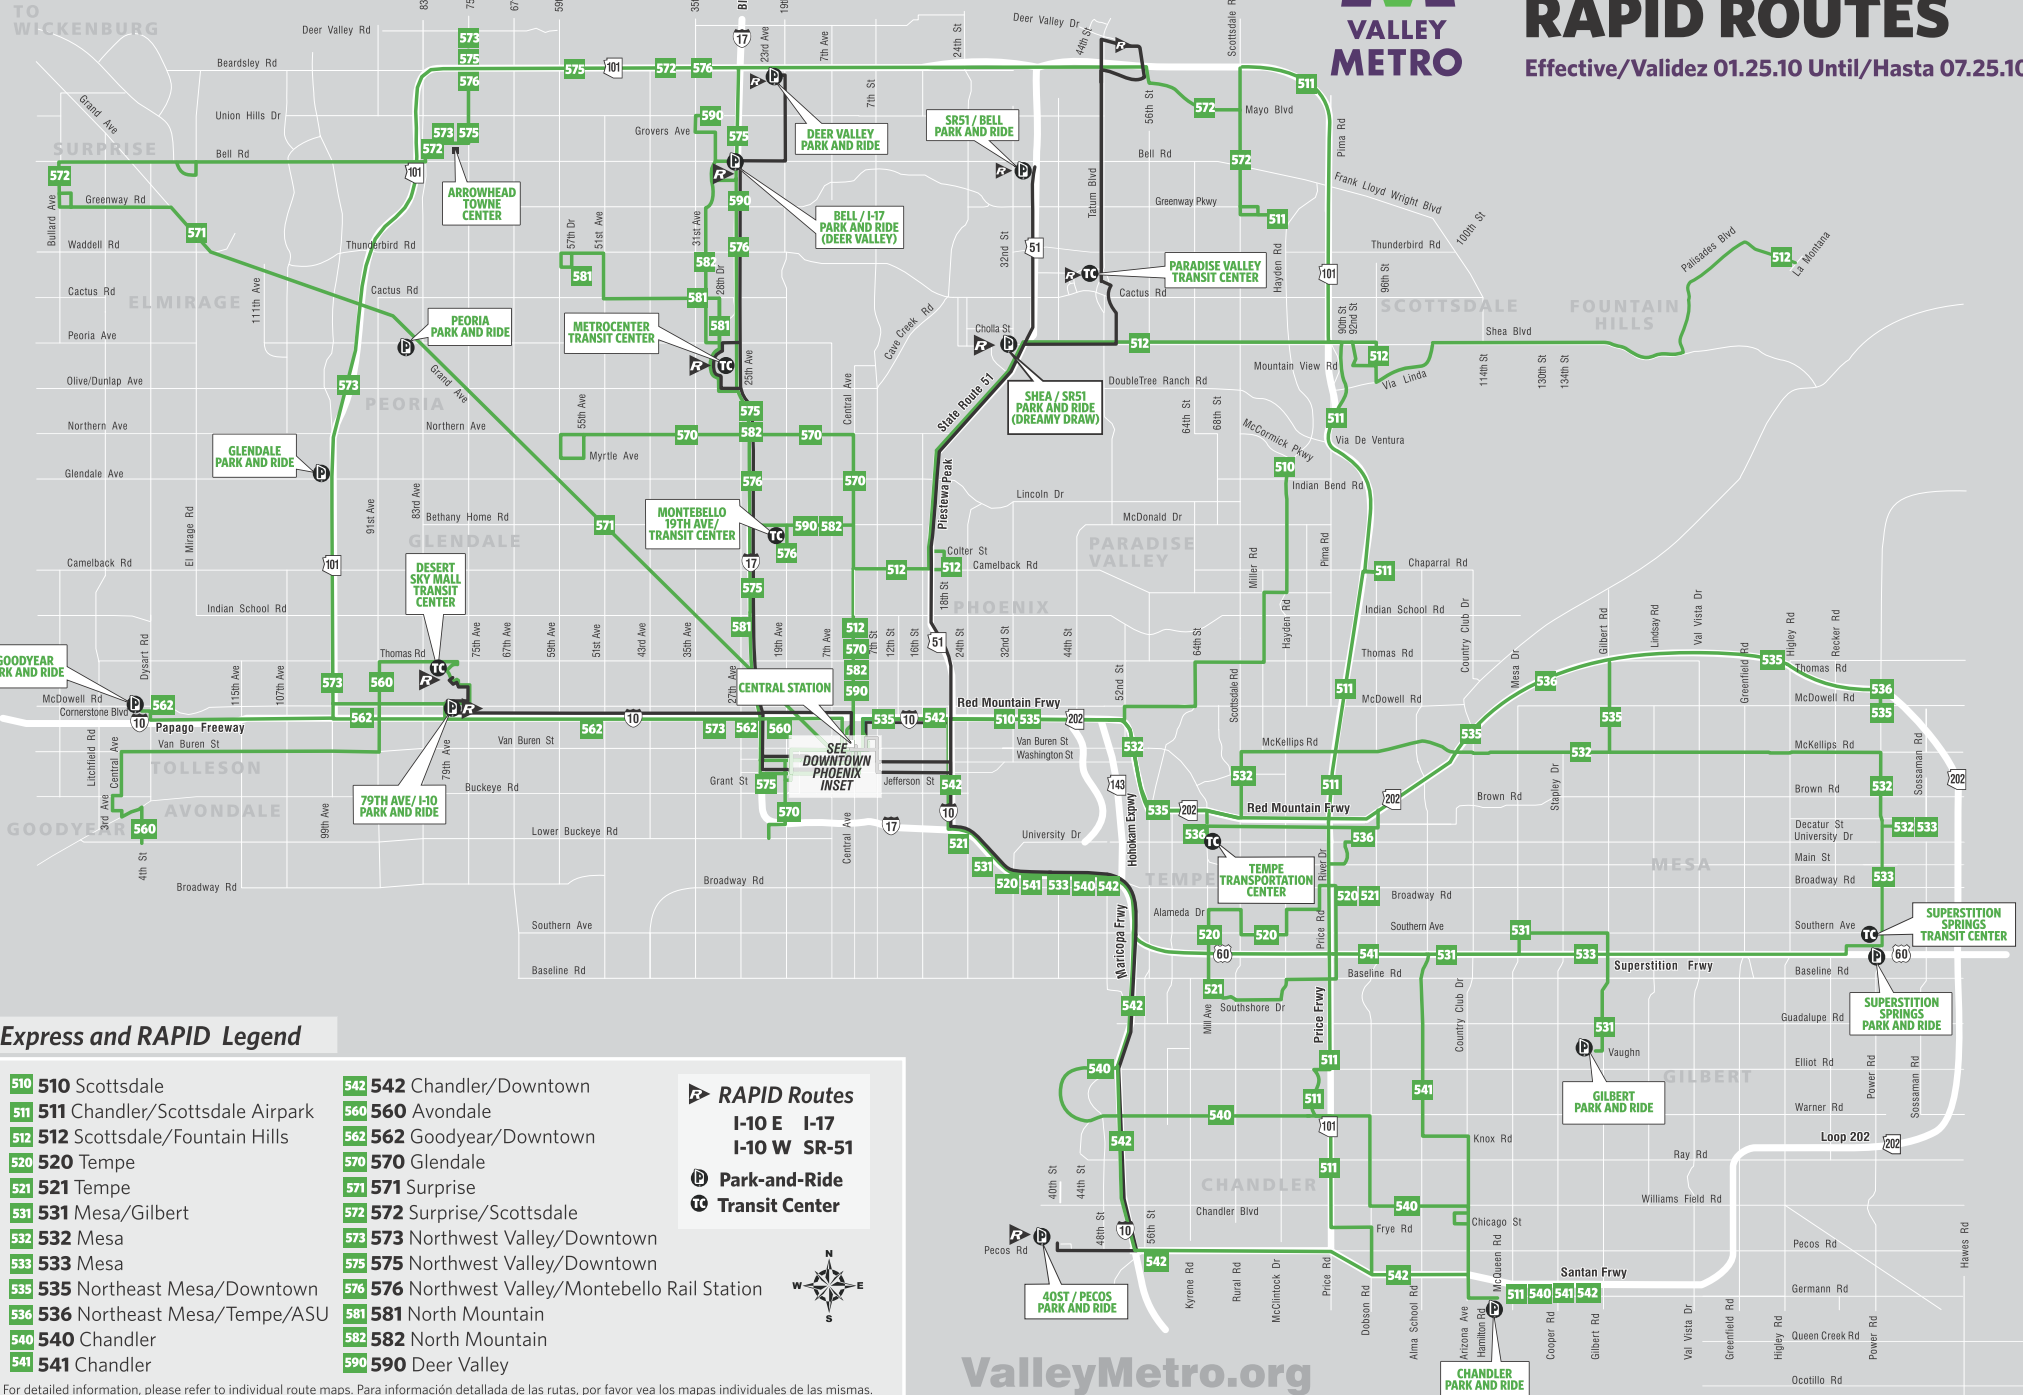

# EXPRESS AND RAPID ROUTES

Effective/Validez 01.25.10 Until/Hasta 07.25.10

## Express and RAPID Legend

- |  |   |
|--|---|
| <b>510</b> 510 Scottsdale                  | <b>542</b> 542 Chandler/Downtown                        |
| <b>511</b> 511 Chandler/Scottsdale Airpark | <b>560</b> 560 Avondale                                 |
| <b>512</b> 512 Scottsdale/Fountain Hills   | <b>562</b> 562 Goodyear/Downtown                        |
| <b>520</b> 520 Tempe                       | <b>570</b> 570 Glendale                                 |
| <b>521</b> 521 Tempe                       | <b>571</b> 571 Surprise                                 |
| <b>531</b> 531 Mesa/Gilbert                | <b>572</b> 572 Surprise/Scottsdale                      |
| <b>532</b> 532 Mesa                        | <b>573</b> 573 Northwest Valley/Downtown                |
| <b>533</b> 533 Mesa                        | <b>575</b> 575 Northwest Valley/Downtown                |
| <b>535</b> 535 Northeast Mesa/Downtown     | <b>576</b> 576 Northwest Valley/Montebello Rail Station |
| <b>536</b> 536 Northeast Mesa/Tempe/ASU    | <b>581</b> 581 North Mountain                           |
| <b>540</b> 540 Chandler                    | <b>582</b> 582 North Mountain                           |
| <b>541</b> 541 Chandler                    | <b>590</b> 590 Deer Valley                              |

- RAPID Routes**  
I-10 E I-17  
I-10 W SR-51
- Park-and-Ride**
- Transit Center**

For detailed information, please refer to individual route maps. Para información detallada de las rutas, por favor vea los mapas individuales de las mismas.