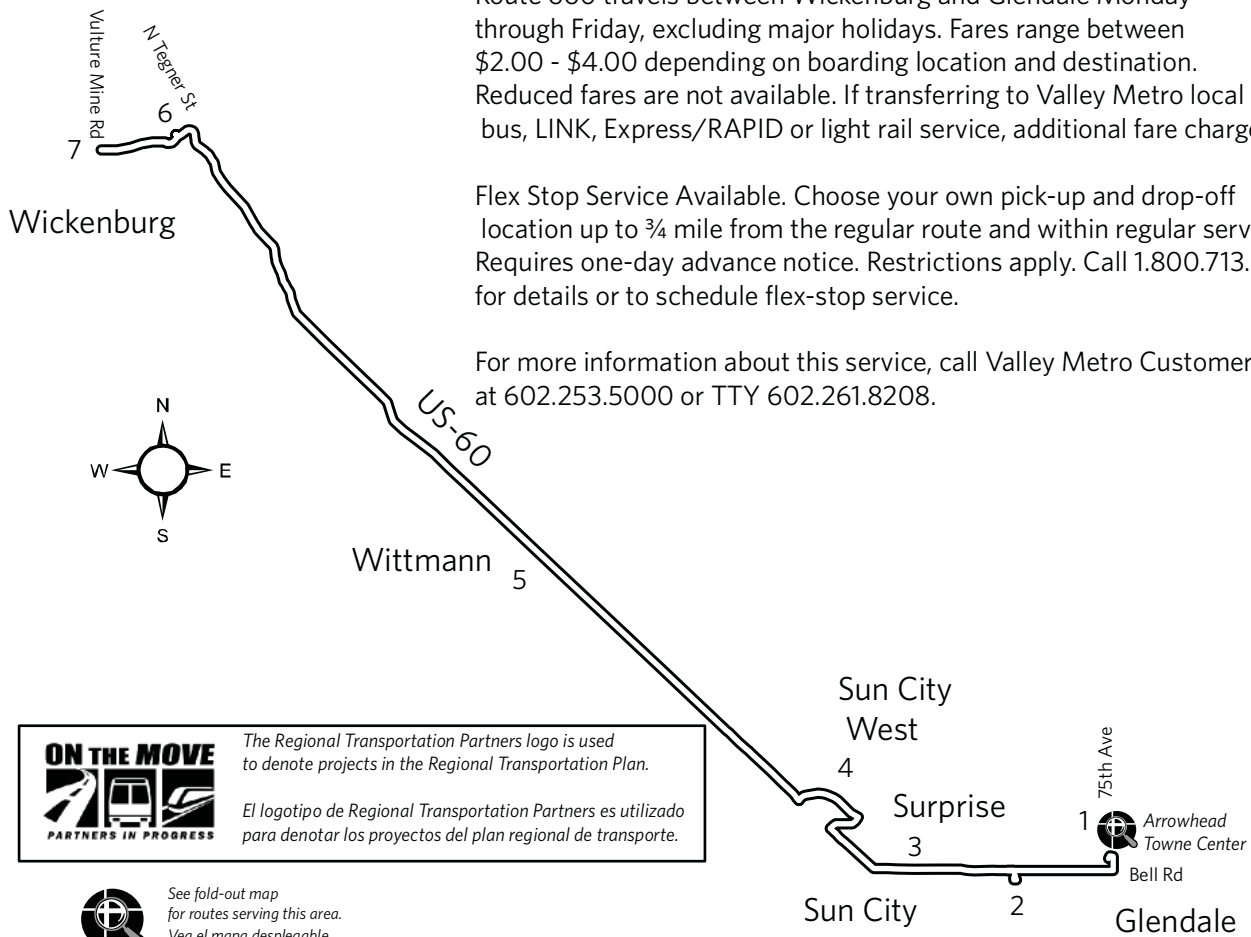

Route 660 — Wickenburg Connector

Route 660 travels between Wickenburg and Glendale Monday through Friday, excluding major holidays. Fares range between $2.00 - $4.00 depending on boarding location and destination. Reduced fares are not available. If transferring to Valley Metro local bus, LINK, Express/RAPID or light rail service, additional fare charges apply.

Flex Stop Service Available. Choose your own pick-up and drop-off location up to ¼ mile from the regular route and within regular service hours. Requires one-day advance notice. Restrictions apply. Call 1.800.713.3809 for details or to schedule flex-stop service.

For more information about this service, call Valley Metro Customer Service at 602.253.5000 or TTY 602.261.8208.

Regular Stops

1. 1 Arrowhead Towne Center, 75th Ave and Bell Rd (near the AMC Movie Theater)
2. 2 Bell Recreation Center, 16820 N 99th Ave., Sun City
3. 3 Bell and Village Dr West, Surprise
4. 4 Sun City West, West Foundation
5. 5 Wells Country Store, Wittmann
6. 6 Wickenburg Municipal Complex, 155 N Tegner St
7. 7 Wickenburg West Plaza, Vulture Mine Rd and West Wickenburg Wy

Parada Regular

1. 1 Centro Arrowhead Towne Center, 75th Ave y Bell Rd (cerca del cine AMC Movie Theater)
2. 2 Recreation Center, 16820 N 99th Ave., Sun City
3. 3 Bell and Village Dr West, Surprise
4. 4 Sun City West, West Foundation
5. 5 Wells Country Store, Wittmann
6. 6 Camplejo Municipal de Wickenburg, 155 N Tegner St
7. 7 Plaza West Plaza de Wickenburg, Vulture Mine Rd y West Wickenburg Wy