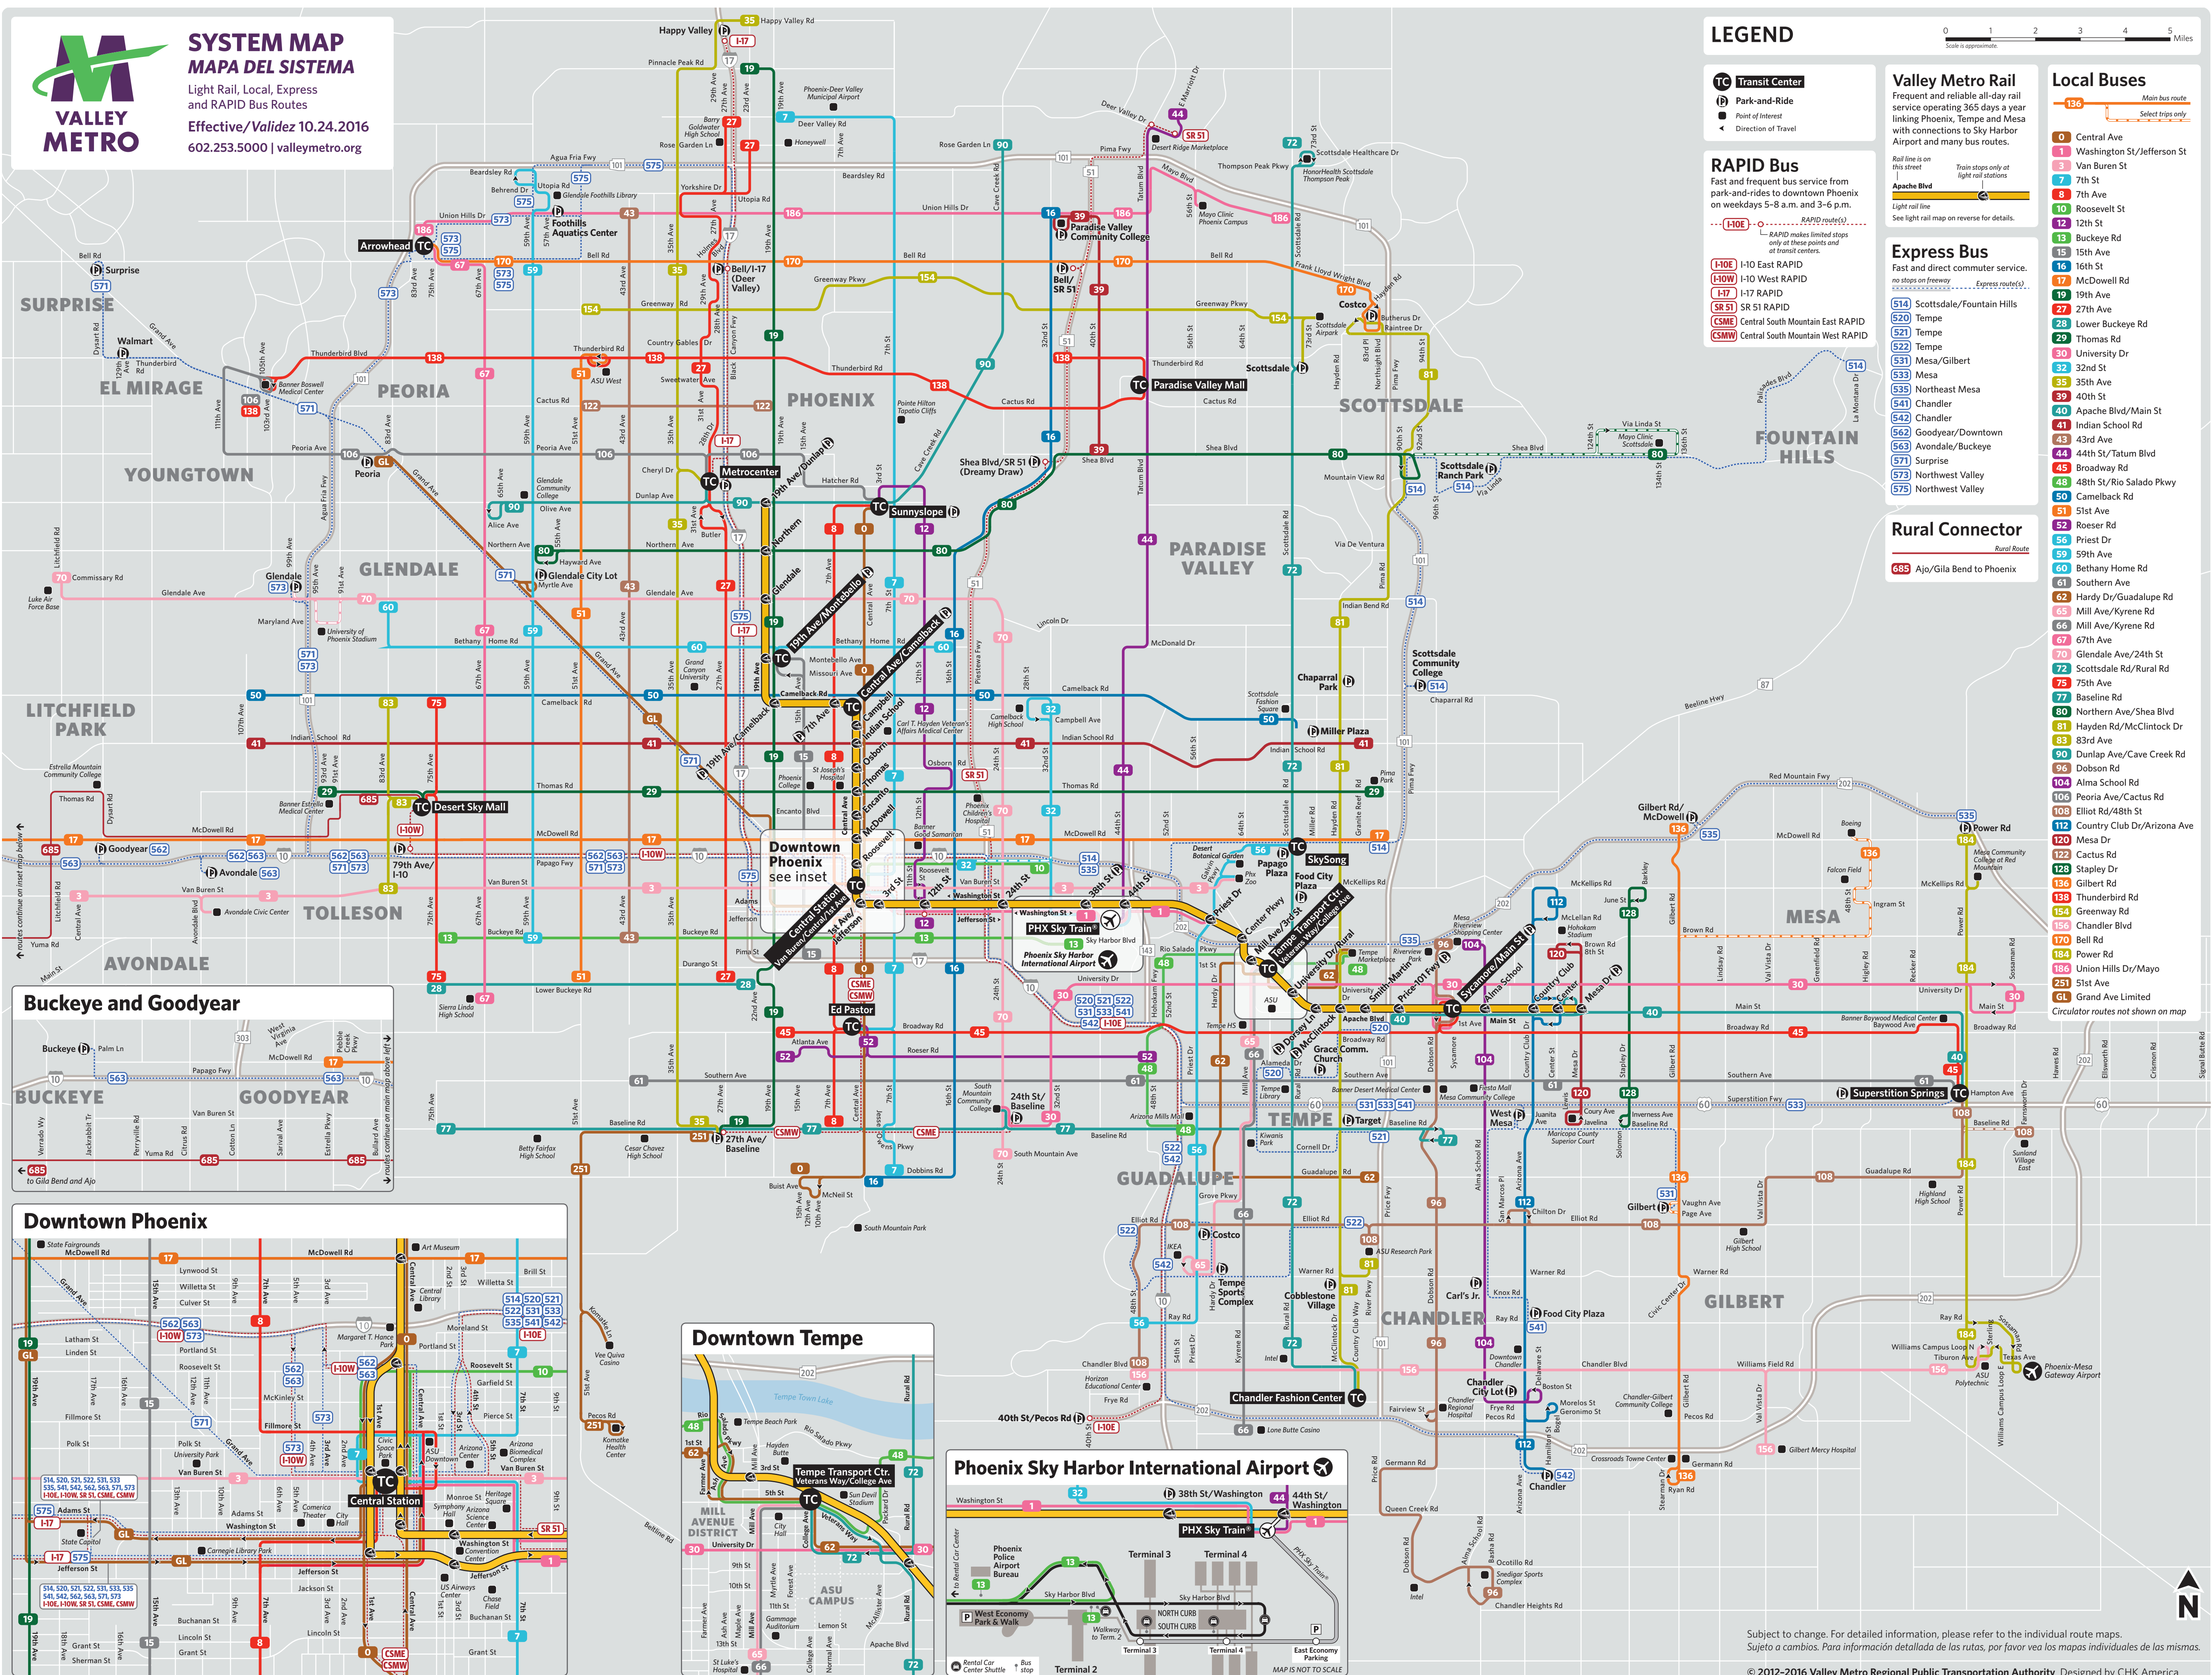

SYSTEM MAP MAPA DEL SISTEMA

Light Rail, Local, Express
and RAPID Bus Routes
Effective/Validez 10.24.2016
602.253.5000 | valleymetro.org

LEGEND

1. **TC** Transit Center
   - **P** Park-and-Ride
   - Point of Interest
   - Direction of Travel
2. **RAPID Bus**
   Fast and frequent bus service from park-and-rides to downtown Phoenix on weekdays 5-8 a.m. and 3-6 p.m.
3. **I-10E** I-10 East RAPID
   - **I-10W** I-10 West RAPID
   - **I-17** I-17 RAPID
   - **SR 51** SR 51 RAPID
   - **CSME** Central South Mountain East RAPID
   - **CSMW** Central South Mountain West RAPID

Valley Metro Rail
Frequent and reliable all-day rail service operating 365 days a year linking Phoenix, Tempe and Mesa with connections to Sky Harbor Airport and many bus routes.

Rail line is on this street
Train stops only at light rail stations
Apache Blvd
See light rail map on reverse for details.

Express Bus
Fast and direct commuter service.
no stops on freeway
Express route(s)

- 514 Scottsdale/Fountain Hills
- 520 Tempe
- 521 Tempe
- 522 Tempe
- 531 Mesa/Gilbert
- 533 Mesa
- 535 Northeast Mesa
- 541 Chandler
- 542 Chandler
- 562 Goodyear/Downtown
- 563 Avondale/Buckeye
- 571 Surprise
- 573 Northwest Valley
- 575 Northwest Valley

Rural Connector
Rural Route

- 685 Ajo/Gila Bend to Phoenix