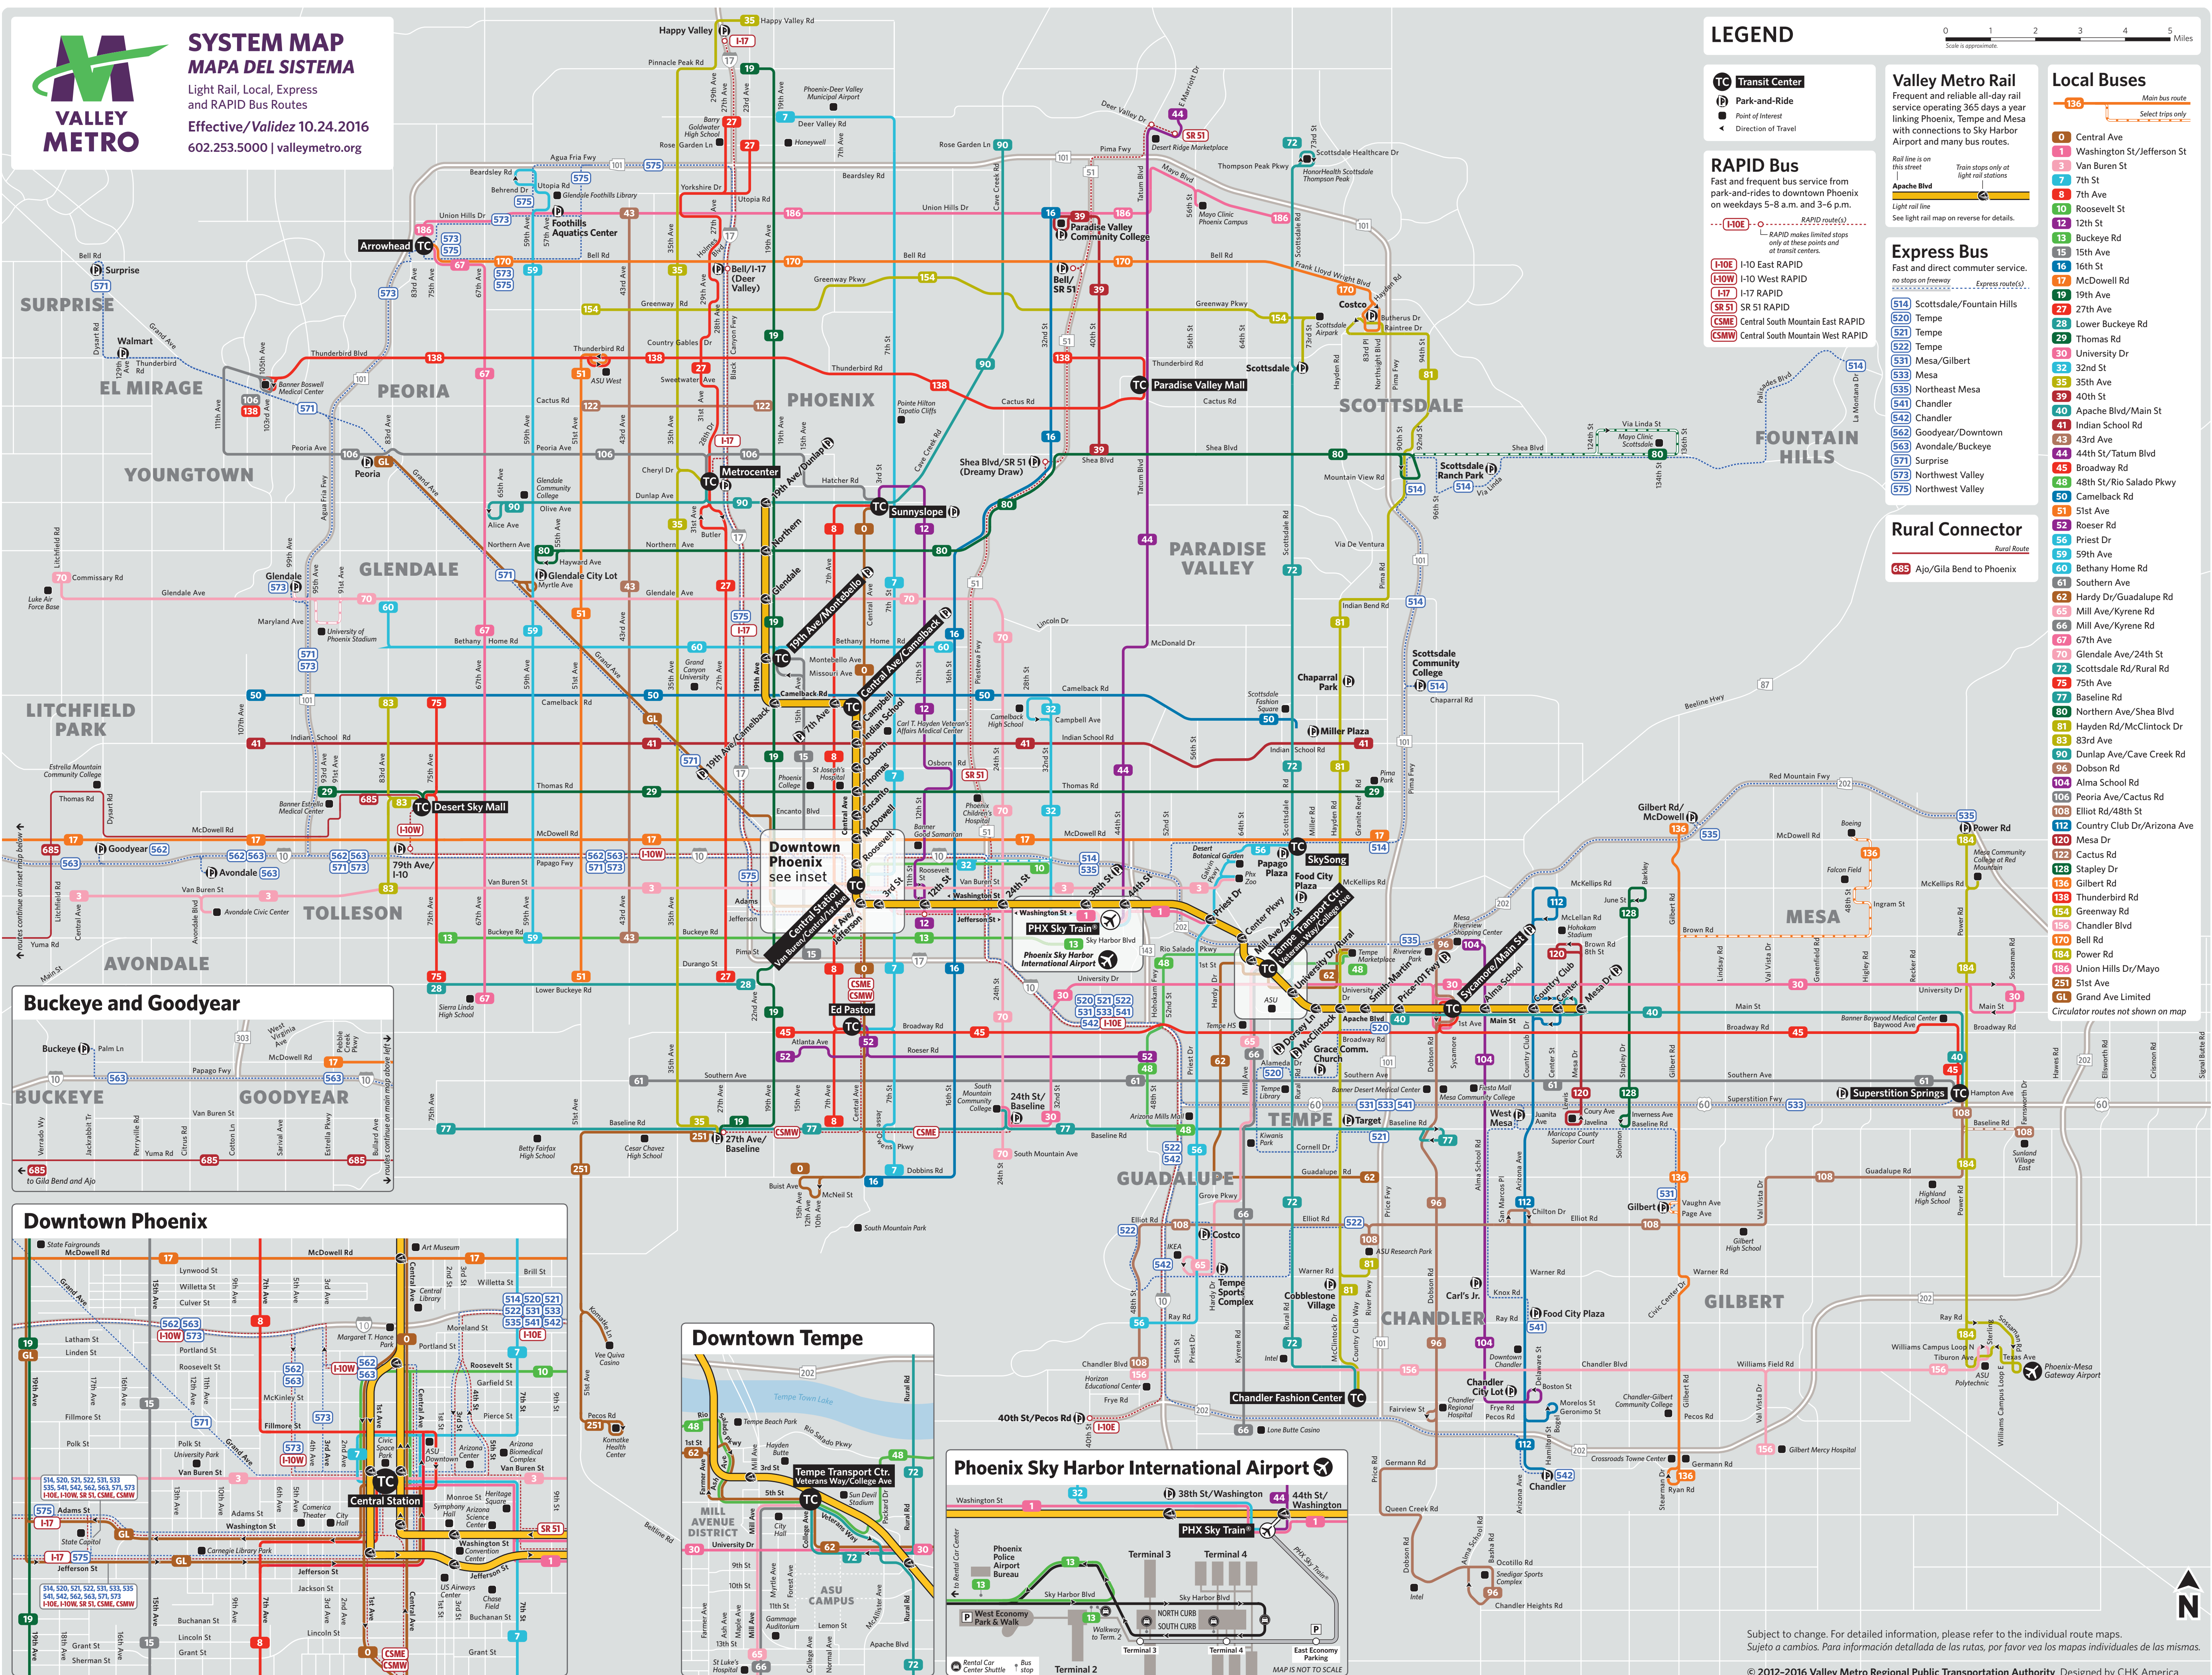

SYSTEM MAP MAPA DEL SISTEMA

Light Rail, Local, Express
and RAPID Bus Routes
Effective/Validez 10.24.2016
602.253.5000 | valleymetro.org

LEGEND

1. **TC** Transit Center
   - **P** Park-and-Ride
   - **●** Point of Interest
   - **←** Direction of Travel
2. **RAPID Bus**
   Fast and frequent bus service from park-and-rides to downtown Phoenix on weekdays 5-8 a.m. and 3-6 p.m.
3. **I-HOE** I-10 East RAPID
   - **H-OW** I-10 West RAPID
   - **L-17** I-17 RAPID
   - **SR 51** SR 51 RAPID
   - **CSME** Central South Mountain East RAPID
   - **CSMW** Central South Mountain West RAPID

Valley Metro Rail
Frequent and reliable all-day rail service operating 365 days a year linking Phoenix, Tempe and Mesa with connections to Sky Harbor Airport and many bus routes.

Rail line is on this street
Train stops only at light rail stations
Apache Blvd
See light rail map on reverse for details.

Express Bus
Fast and direct commuter service.
no stops on freeway

- 514 Scottsdale/Fountain Hills
- 520 Tempe
- 521 Tempe
- 522 Tempe
- 531 Mesa/Gilbert
- 533 Mesa
- 535 Northeast Mesa
- 541 Chandler
- 542 Chandler
- 562 Goodyear/Downtown
- 563 Avondale/Buckeye
- 571 Surprise
- 573 Northwest Valley
- 575 Northwest Valley

Rural Connector

- 685 Ajo/Gila Bend to Phoenix