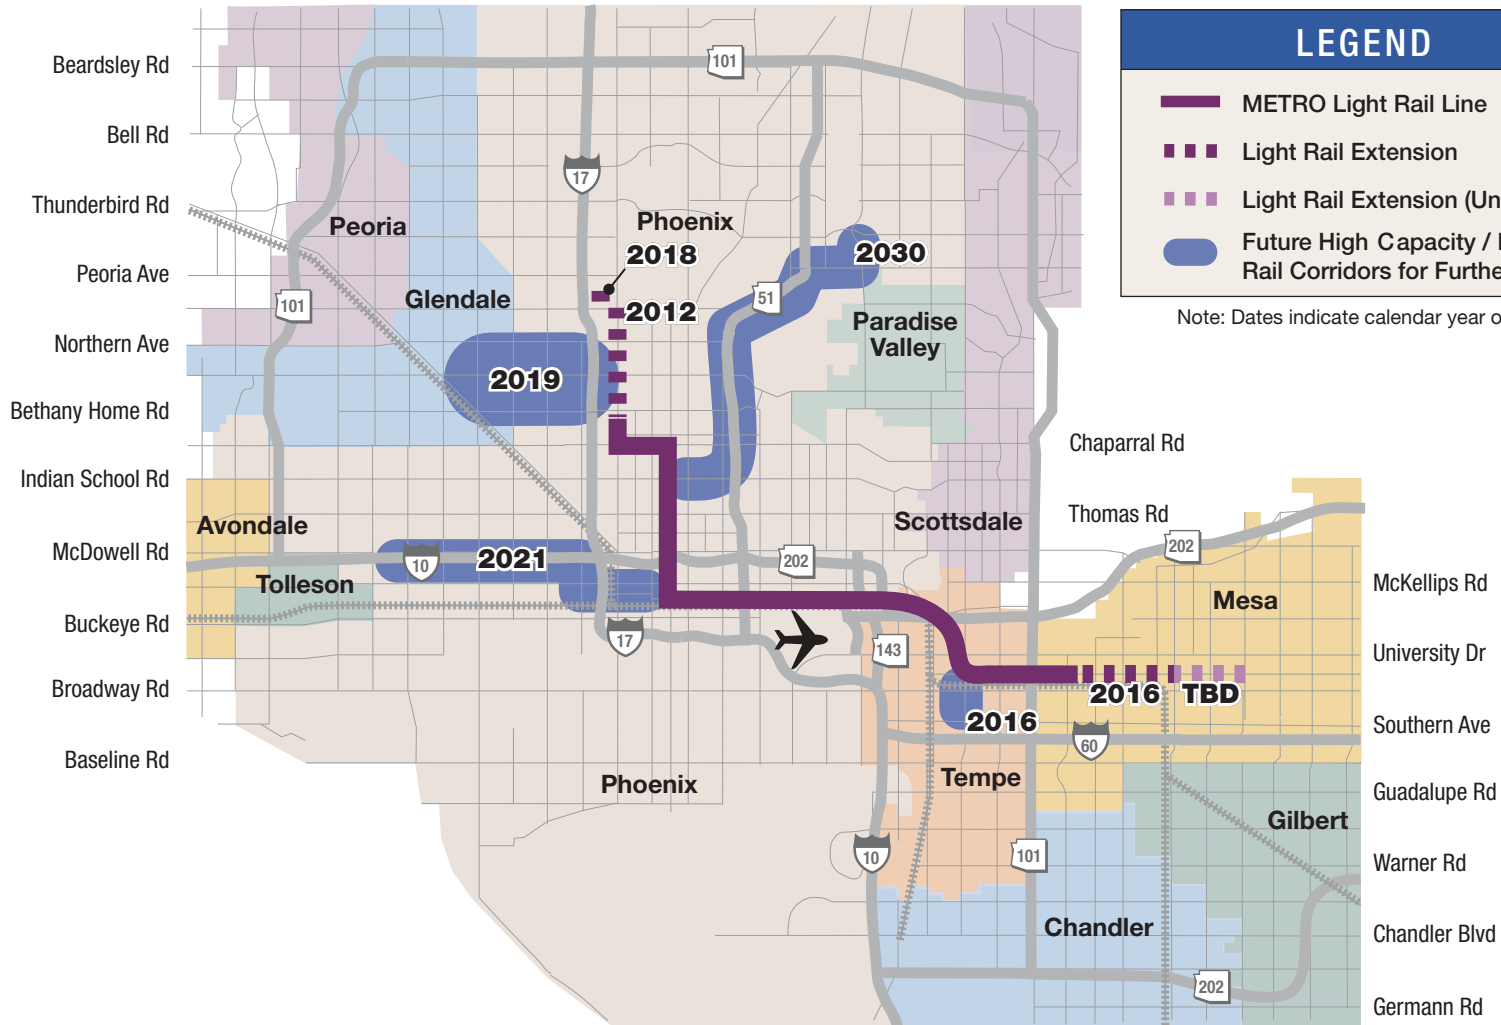

TRANSIT CORRIDORS

HIGH CAPACITY/LIGHT RAIL

LEGEND	
	METRO Light Rail Line
	Light Rail Extension
	Light Rail Extension (Unfunded)
	Future High Capacity / Light Rail Corridors for Further Study

Note: Dates indicate calendar year openings

- 99th Ave
- 83rd Ave
- 67th Ave
- 51st Ave
- 35th Ave
- 19th Ave
- Central Ave
- 24th St
- 40th St
- 56th St
- Rural Rd
- Price Rd
- Alma School Rd
- Mesa Dr
- Gilbert Rd
- Val Vista Dr